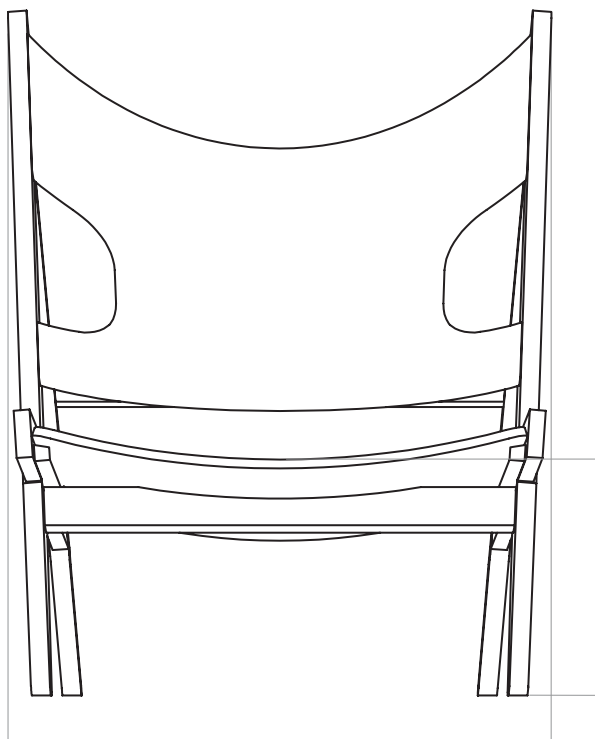

N / A

PACKAGING TYPE

Brown box

PACKAGING MEASUREMENTS (H x W x D)

95 cm x 80 cm x 75 cm / 37,4" x 31,5" x 29,5"

COLLI

1

MATERIALS & MAINTENANCE

Please visit [menuspace.com](https://www.menuspace.com) for materials and care and maintenance instructions.

Knitting Lounge Chair

BY IB KOFOD-LARSEN

TECHNICAL DRAWING

W: 71,3 cm / 28,1"

SH: 30 cm / 11,8"

D: 66,9 cm / 26,3"

H: 90,6 cm / 35,7"