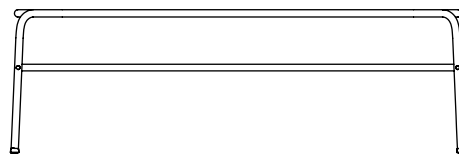

H: 83 x W: 57 x D: 55 x SH: 46 cm

Vig Chair Robinia

H: 83 x W: 57 x D: 55 x SH: 46 cm

Vig Lounge Chair

H: 72,5 x W: 70,5 x D: 76 x SH: 41 cm

Vig Lounge Chair Robinia

H: 72,5 x W: 70,5 x D: 76 x SH: 41 cm

Vig Barstool 75

H: 75 x W: 40 x Ø: 40 cm

Vig Barstool 75 Robinia

H: 89 x W: 51 x D: 46 x SH: 75 cm

Vig Barstool 65

H: 78,5 x W: 51 x D: 45 x SH: 65 cm

Vig Barstool 65 Robinia

H: 78,5 x W: 51 x D: 45 x SH: 65 cm

normann

C O P E N H A G E N

Collection Overview

Vig Chaise Longue
H: 82,5 x W: 83 x L: 141 x SH: 38 cm

Vig Bench
H: 46 x W: 50 x L: 150 cm

Vig Table 55x45 cm Robinia
H: 42 x W: 45 x L: 55 cm

Vig Table 90x80 cm Robinia
H: 76 x W: 90 x L: 80 cm

Vig Table 90x200 cm Robinia
H: 76 x W: 90 x L: 200 cm

Product Facts

Description

Vig is a collection of outdoor furniture in a timeless and functional design, made from a double powder coated steel to withstand the wear and tear of outside use. The Vig collection features a wide variety of stackable outdoor furniture pieces, including dining chairs, a lounge chair, a chaise longue, a bench, barstools and a range of tables in different sizes. The wooden elements featured on parts of the collection are made with Robinia wood, an extremely hard, durable, weather-resistant and fast-growing wood type. The Vig collection is designed to fit seamlessly into any outdoor setting and crafted to be used for many years.