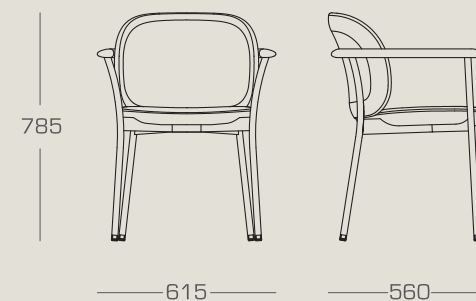

## SOLACE CHAIR

by patryk koca

The Solace chair family is reflective of a place of comfort, security and warmth. With a generous upholstered seat and back, Solace offers outstanding comfort at the dining table, encouraging prolonged gatherings with family and friends. Its premium powder coated steel frame guarantees the strength and longevity of this timeless design. Premium touch points such as the wraparound armrests are crafted from solid wood, with thoughtful details such as the hidden pull handle which prevents repeated handling of the upholstery. Solace was designed to last generations and delight its users with surprising details, comfort, premium material selection and strength.

# AVAILABLE IN THE FOLLOWING CONFIGURATIONS

full arm    W615xD560xH785  
half arm    W635xD560xH785  
no arm      W500xD535xH785

frame : powder-coated steel legs, moulded plywood seat with high-density foam  
arm : in solid oak or solid walnut