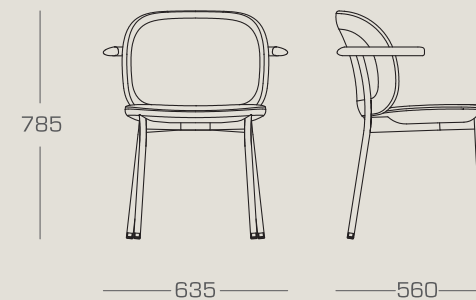

## SOLACE CHAIR

by patryk koca

The Solace chair family is reflective of a place of comfort, security and warmth. With a generous upholstered seat and back, Solace offers outstanding comfort at the dining table, encouraging prolonged gatherings with family and friends. Its premium powder coated steel frame guarantees the strength and longevity of this timeless design. Premium touch points such as the wraparound armrests are crafted from solid wood, with thoughtful details such as the hidden pull handle which prevents repeated handling of the upholstery. Solace was designed to last generations and delight its users with surprising details, comfort, premium material selection and strength.

# AVAILABLE IN THE FOLLOWING CONFIGURATIONS

full arm    W615xD560xH785  
half arm    W635xD560xH785  
no arm      W500xD535xH785

frame : powder-coated steel legs, moulded plywood seat with high-density foam  
arm : in solid oak or solid walnut