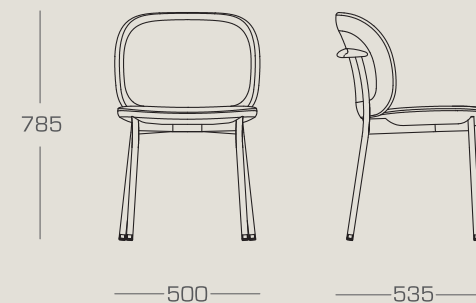

## SOLACE CHAIR

by patryk koca

The Solace chair family is reflective of a place of comfort, security and warmth. With a generous upholstered seat and back, Solace offers outstanding comfort at the dining table, encouraging prolonged gatherings with family and friends. Its premium powder coated steel frame guarantees the strength and longevity of this timeless design. Premium touch points such as the wraparound armrests are crafted from solid wood, with thoughtful details such as the hidden pull handle which prevents repeated handling of the upholstery. Solace was designed to last generations and delight its users with surprising details, comfort, premium material selection and strength.

# AVAILABLE IN THE FOLLOWING CONFIGURATIONS

full arm    W615xD560xH785  
half arm    W635xD560xH785  
no arm      W500xD535xH785

frame : powder-coated steel legs, moulded plywood seat with high-density foam  
arm : in solid oak or solid walnut