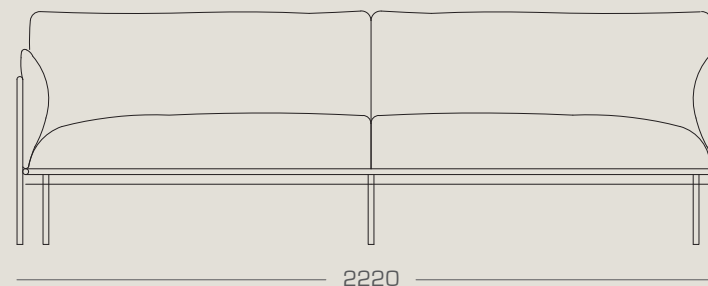

AVAILABLE IN THE FOLLOWING CONFIGURATIONS

scribe sofa
2220W x 800D x 720H
1920W x 800D x 720H

scribe armchair
800W x 800D x 720H

frame : powder coated steel (matte black) /
solid beech / plywood / seatbelt webbing

filling : high density polyurethane foam, duck feather and fiber
on all cushioning.

see our fabric and leather sample box for available options