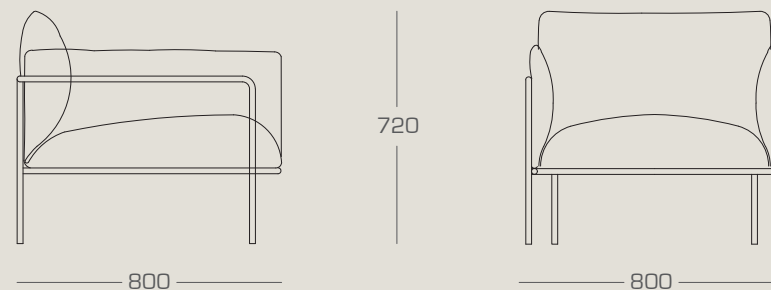

AVAILABLE IN THE FOLLOWING CONFIGURATIONS

scribe sofa
2220W x 800D x 720H
1920W x 800D x 720H

scribe armchair
800W x 800D x 720H

frame : powder coated steel (matte black) /
solid beech / plywood / seatbelt webbing

filling : high density polyurethane foam, duck feather and fiber
on all cushioning.

see our fabric and leather sample box for available options