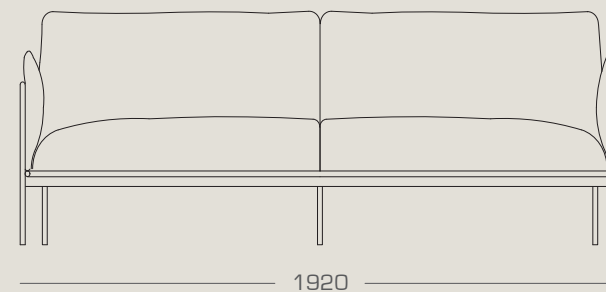

AVAILABLE IN THE FOLLOWING CONFIGURATIONS

scribe sofa
2220W x 800D x 720H
1920W x 800D x 720H

scribe armchair
800W x 800D x 720H

frame : powder coated steel (matte black) /
solid beech / plywood / seatbelt webbing

filling : high density polyurethane foam, duck feather and fiber
on all cushioning.

see our fabric and leather sample box for available options