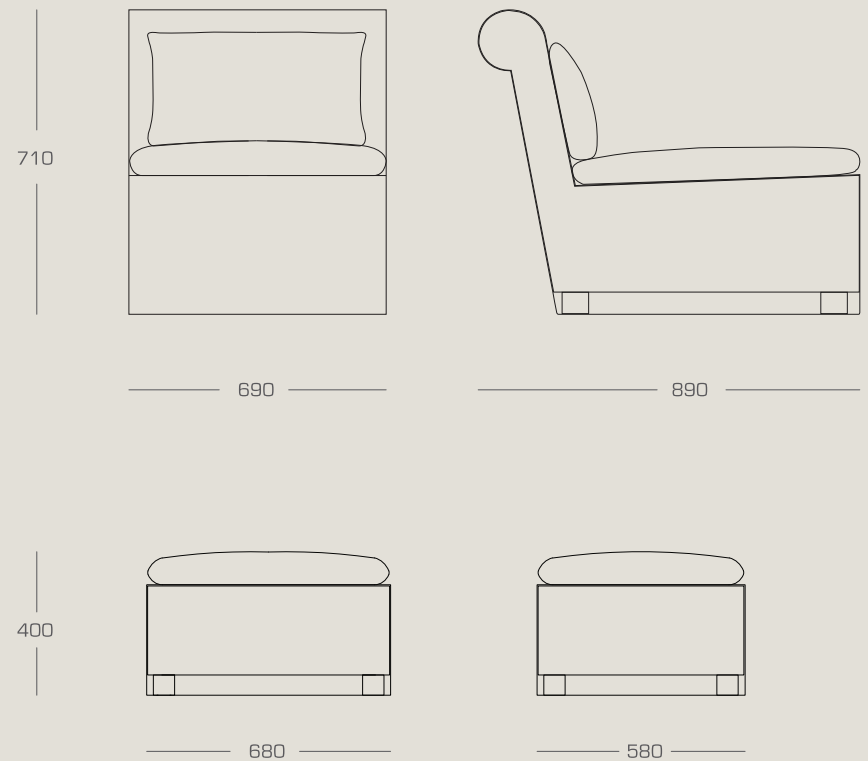

NATADORA

SALON LOUNGE CHAIR & STOOL

by cameron foggo

Salon chair is an open invitation to enter oblivion. Irresistible fluffy cushions sit atop a squared base, with a loose fabric cover, easily removable for cleaning. A roll-shaped detail at the top of the backrest is a whimsical nod to the classical salons of times past.

AVAILABLE IN THE FOLLOWING CONFIGURATIONS

salon lounge chair
690W x 890D x 710H

salon stool
680W x 580D x 400H

Solid pine frame with nozag spring supports.
Soft foam cladding and feather/fiber-filled cushions provide an
extra-soft seating experience.