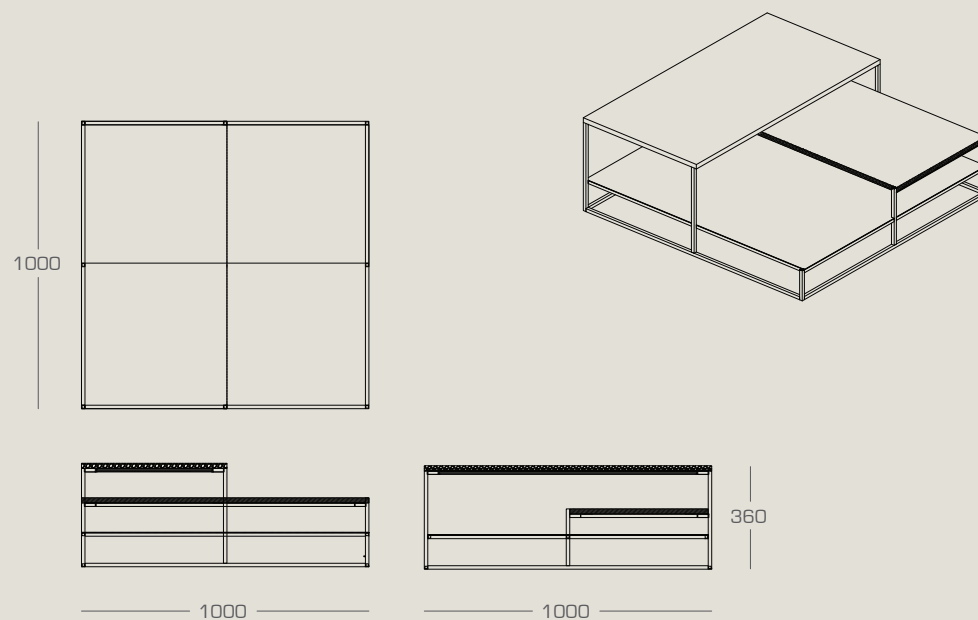

NATADORA

PODIUM COFFEE TABLE

by Wooden Stories

The overlapping layers of the Podium table provide a functional utility while maintaining visual lightness, as they seem to almost float in the air. The clarity of the geometric grid layout ensures harmony and order, while embracing a mixed materiality.

AVAILABLE IN THE FOLLOWING CONFIGURATIONS

podium coffee table
1000L x 1000D x 360H
1200L x 700D x 360H

wood top : solid american oak (light oak, smoked oak or black)
top : marble - bianco carrara or travertine
metal black powder coated