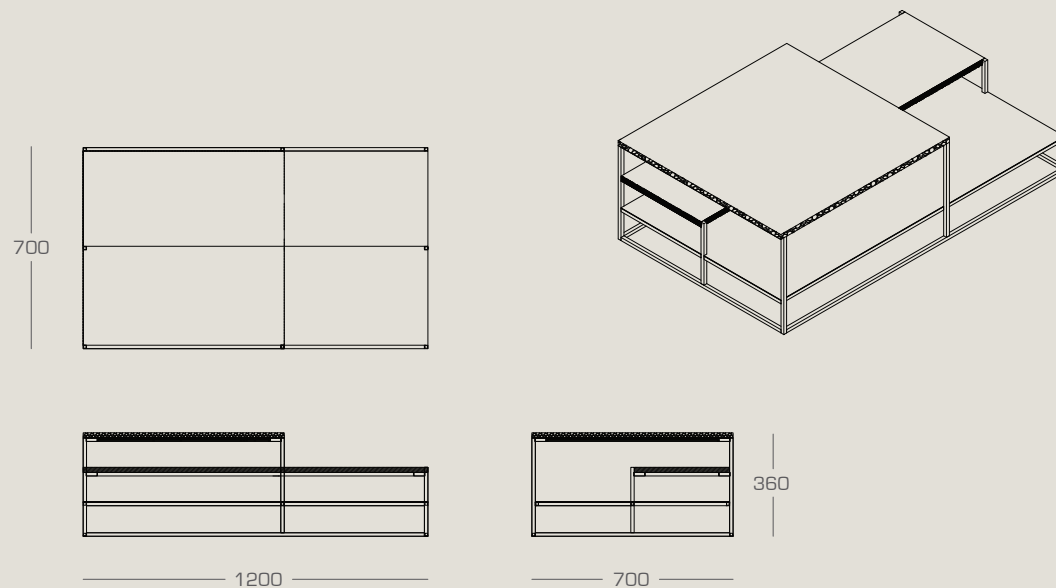

NATADORA

PODIUM COFFEE TABLE

by Wooden Stories

The overlapping layers of the Podium table provide a functional utility while maintaining visual lightness, as they seem to almost float in the air. The clarity of the geometric grid layout ensures harmony and order, while embracing a mixed materiality.

AVAILABLE IN THE FOLLOWING CONFIGURATIONS

podium coffee table
1000L x 1000D x 360H
1200L x 700D x 360H

wood top : solid american oak (light oak, smoked oak or black)
top : marble - bianco carrara or travertine
metal black powder coated