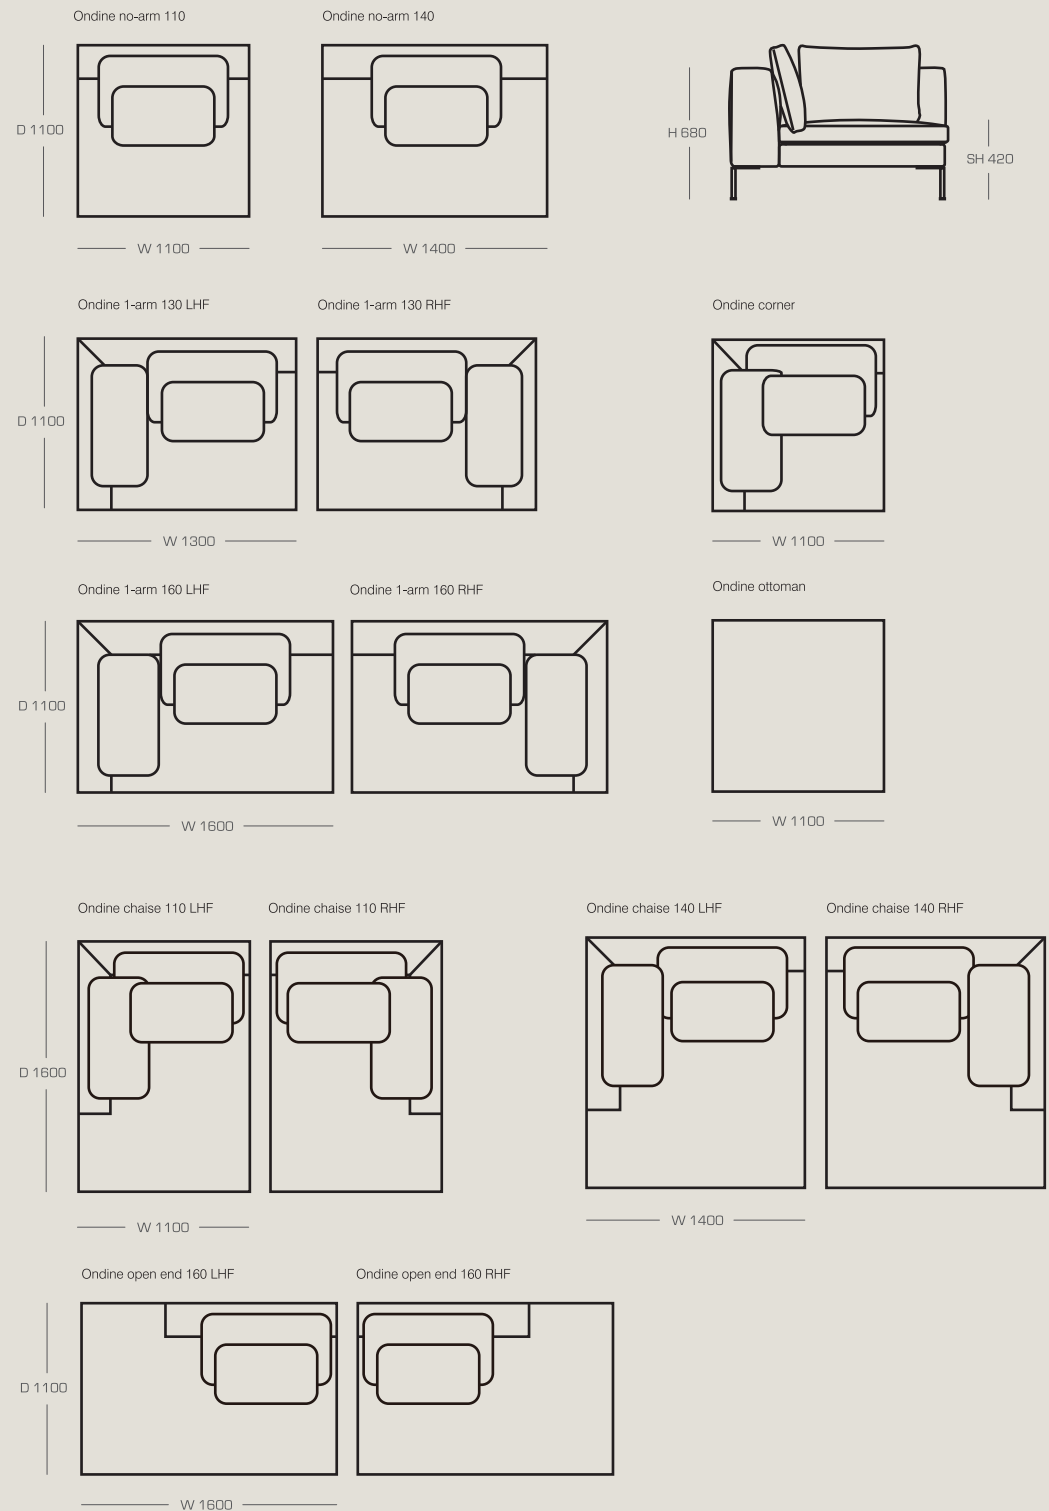

AVAILABLE IN THE FOLLOWING CONFIGURATIONS

ondine modular components

1100W x 1100D x 680H no-arm
1400W x 1100D x 680H no-arm
1300W x 1100D x 680H 1 arm
1600W x 1100D x 680H 1 arm
1100W x 1100D x 680H corner
1100W x 1600D x 680H chaise
1400W x 1600D x 680H chaise
1600W x 1100D x 680H open end

leg : powder coated steel (matte black) /
frame : solid pine

filling : high density polyurethane foam, duck feather and fiber
on all cushioning.

see our fabric and leather sample box for available options