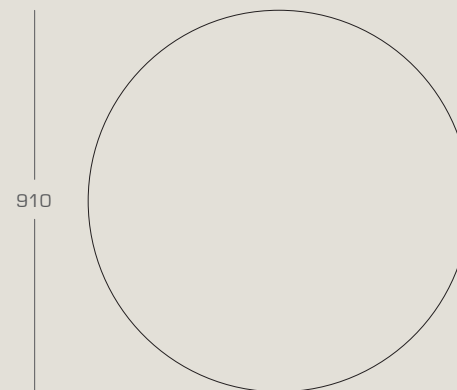

NATADORA

FABLE OTTOMAN

by cameron foggo

A classic bowl shape, deceptively simple and without pretension, allows this ottoman to match harmoniously in any setting.

AVAILABLE IN THE FOLLOWING CONFIGURATIONS

fable ottoman
dia.910 x 290H
dia.710 x 370H

frame : solid timber frame of New Zealand pine

filling : high density polyurethane foam cladding with feather
and fiber top surface

see our fabric and leather sample box for available options