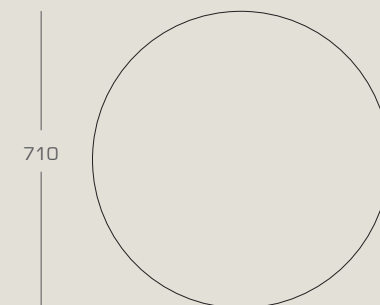

NATADORA

FABLE OTTOMAN

by cameron foggo

A classic bowl shape, deceptively simple and without pretension, allows this ottoman to match harmoniously in any setting.

AVAILABLE IN THE FOLLOWING CONFIGURATIONS

fable ottoman
dia.910 x 290H
dia.710 x 370H

frame : solid timber frame of New Zealand pine

filling : high density polyurethane foam cladding with feather
and fiber top surface

see our fabric and leather sample box for available options