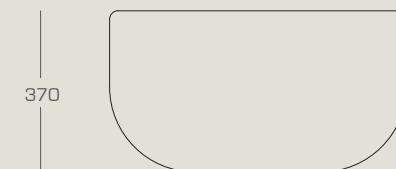

NATADORA

FABLE OTTOMAN

by cameron foggo

A classic bowl shape, deceptively simple and without pretension, allows this ottoman to match harmoniously in any setting.

AVAILABLE IN THE FOLLOWING CONFIGURATIONS

fable ottoman
dia.910 x 290H
dia.710 x 370H

frame : solid timber frame of New Zealand pine

filling : high density polyurethane foam cladding with feather
and fiber top surface

see our fabric and leather sample box for available options