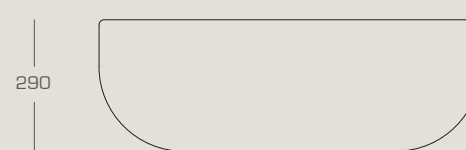

NATADORA

FABLE OTTOMAN

by cameron foggo

A classic bowl shape, deceptively simple and without pretension, allows this ottoman to match harmoniously in any setting.

AVAILABLE IN THE FOLLOWING CONFIGURATIONS

fable ottoman
dia.910 x 290H
dia.710 x 370H

frame : solid timber frame of New Zealand pine

filling : high density polyurethane foam cladding with feather
and fiber top surface

see our fabric and leather sample box for available options