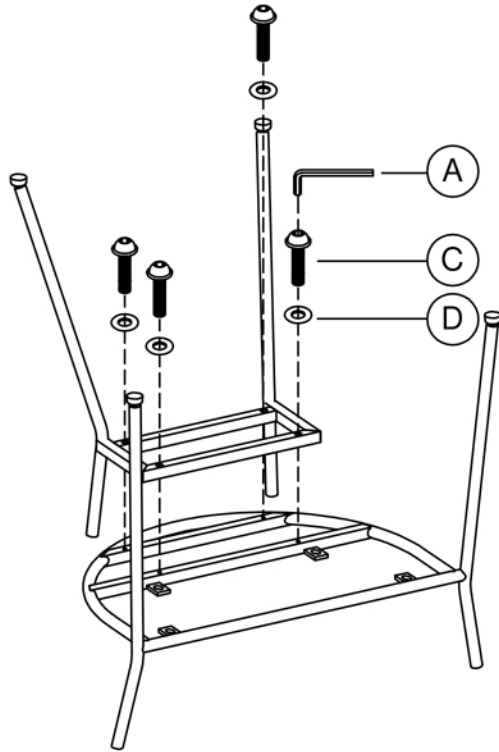

Morrison Arm Chair

Assembly Instructions

1.

2.

3.

A 

1PC

B 

M6*20mm/4PCS

C 

M6*30mm/4PCS

D 

8PCS