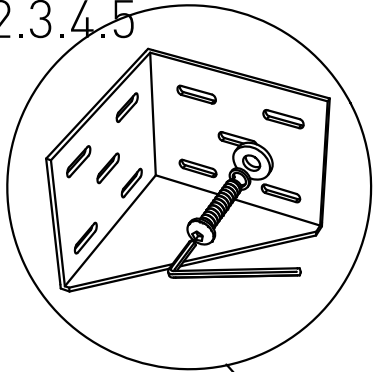

UNITED STRANGERS

Instruction Manual

Milan Bed

1. M8x30  x52	2  x56	3  x56
4  x1	5  x4	6  x4
7  x3	8  x2	9. M8*50  x4
10  x4		

1.2.3.4.5

1.2.3.4.6

Velcro

1.2.3.4