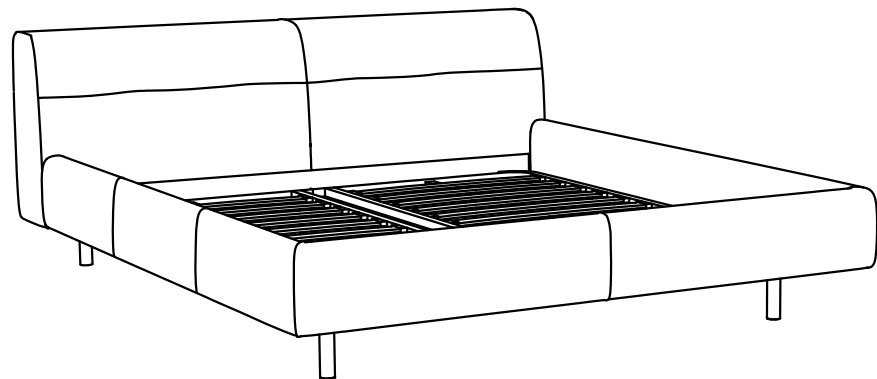

UNITED STRANGERS

Instruction Manual

Milan Bed

1. M8x30  x52	2  x56	3  x56
4  x1	5  x4	6  x4
7  x3	8  x2	9. M8*50  x4
10  x4		

1.2.3.4.5

1.2.3.4.6

Velcro

1.2.3.4