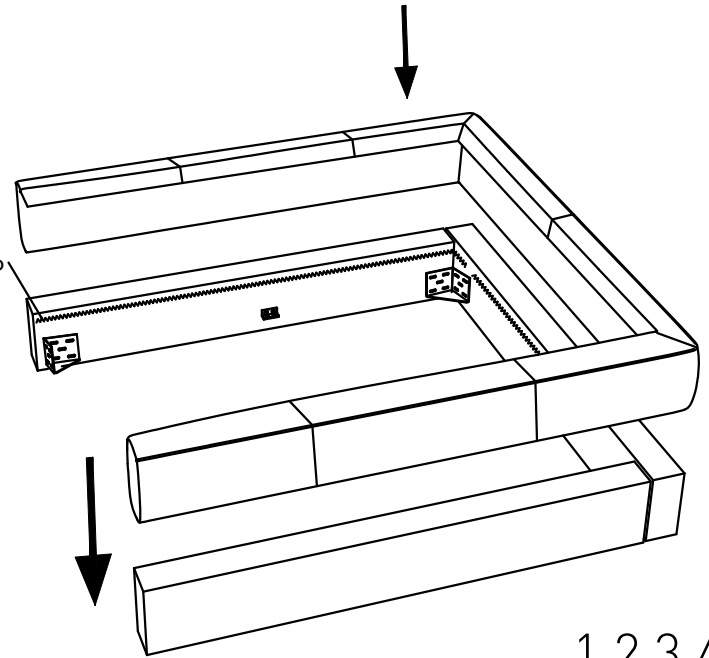

UNITED STRANGERS

Instruction Manual

Milan Bed

1. M8x30  x52	2  x56	3  x56
4  x1	5  x4	6  x4
7  x3	8  x2	9. M8*50  x4
10  x4		

1.2.3.4.5

1.2.3.4.6

Velcro

1.2.3.4