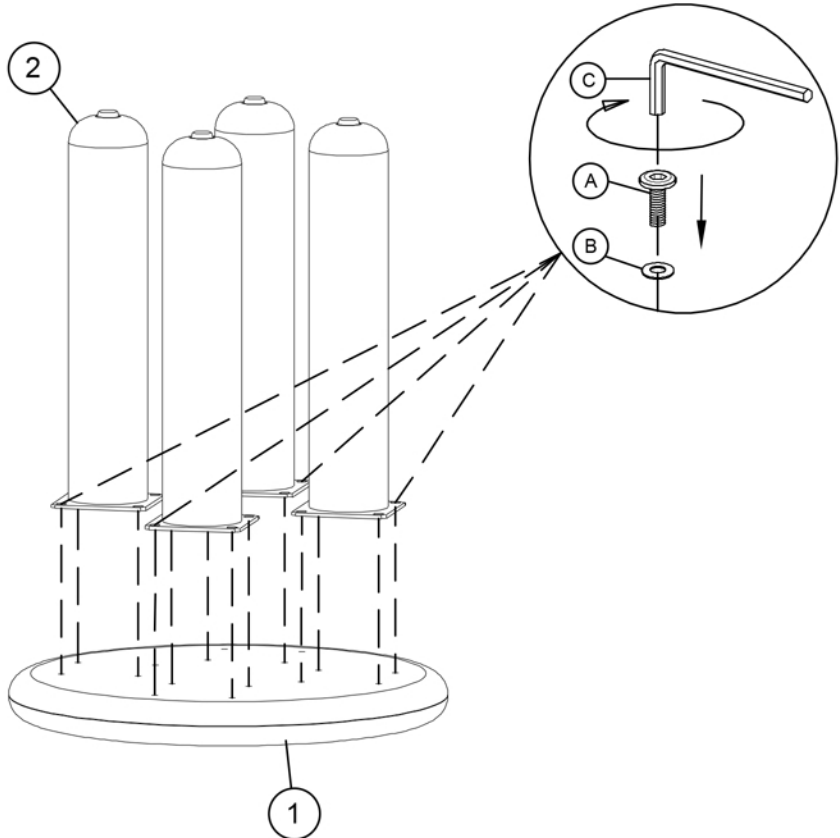

Matte Side Table

Assembly Instructions:

Thank you for purchasing this Side Table. This page lists all the contents included in the box. Please take time to identify the hardware as well as the individual components of this product. Do not discard any of the packing material until all the hardware has been located. As you unpack and prepare for assembly, place the contents on a carpeted or padded area to protect them from damage.

Assembly Requirements

DO NOT USE
POWER TOOLS

Parts:

① Table Top - 1pc

② Leg - 4pcs

Fittings:

Ⓐ M6x20mm - 16pcs

Ⓑ Washer - 16pcs

Ⓒ Allen Key - 1pcs

Matte Side Table

Step 1

Step 2