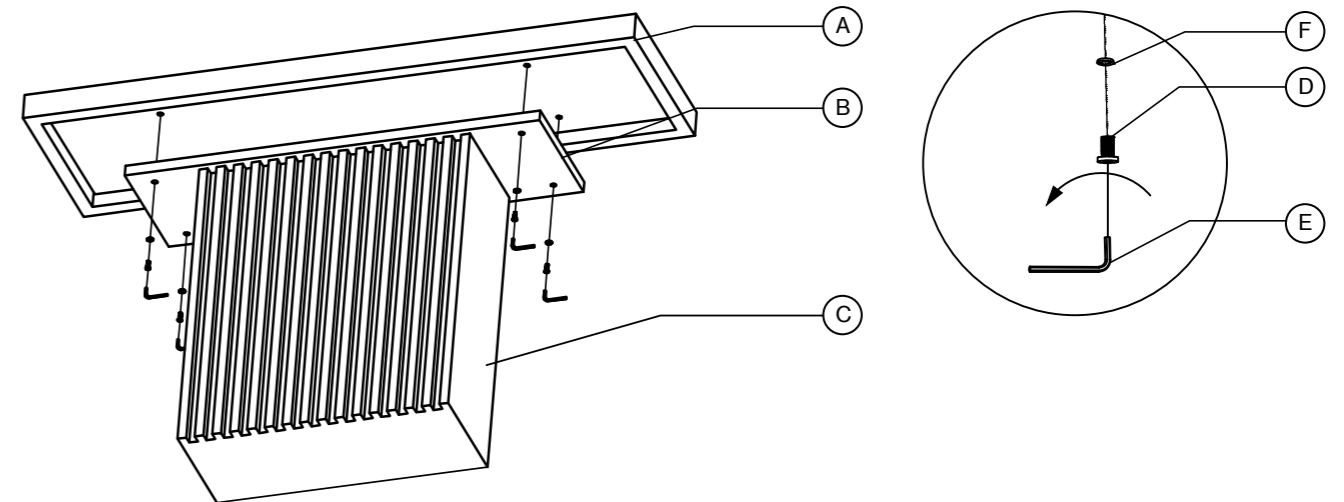

Macy Console Table

ITEM NO.:150270

Assembly Instructions:

Thank you for purchasing this ConsoleTable.
This page lists all the contents included in the box.
Please take time to identify the hardware as well as
the individual components of this product.
As you unpack and prepare for assembly,
place the contents on a carpeted or padded area
to protect them from damage.

Assembly Requirements:

DO NOT USE
POWER TOOLS

Parts:

Fittings:

Macy Console Table

Step 1

Step 2

Complete