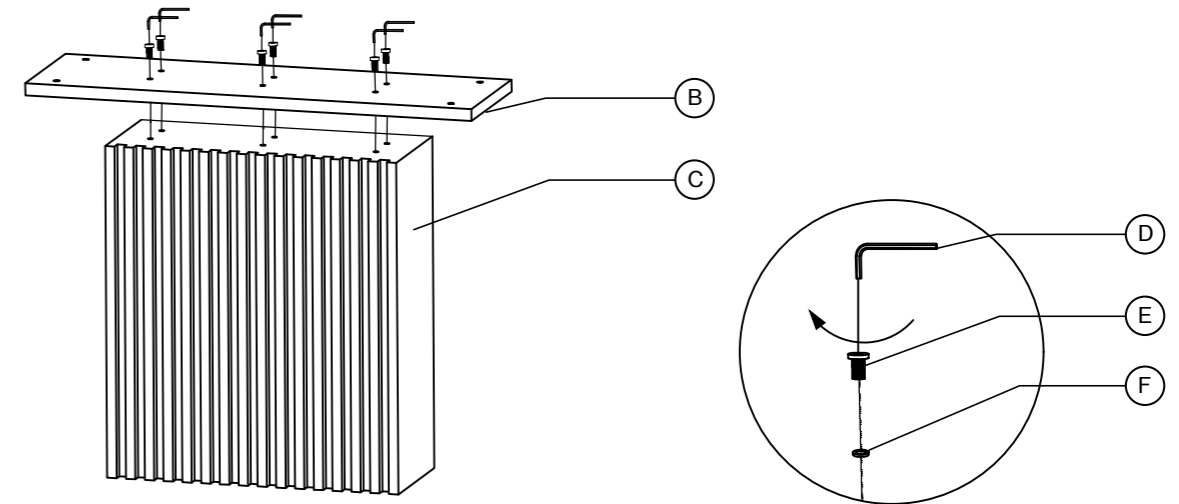

Macy Console Table

Step 1