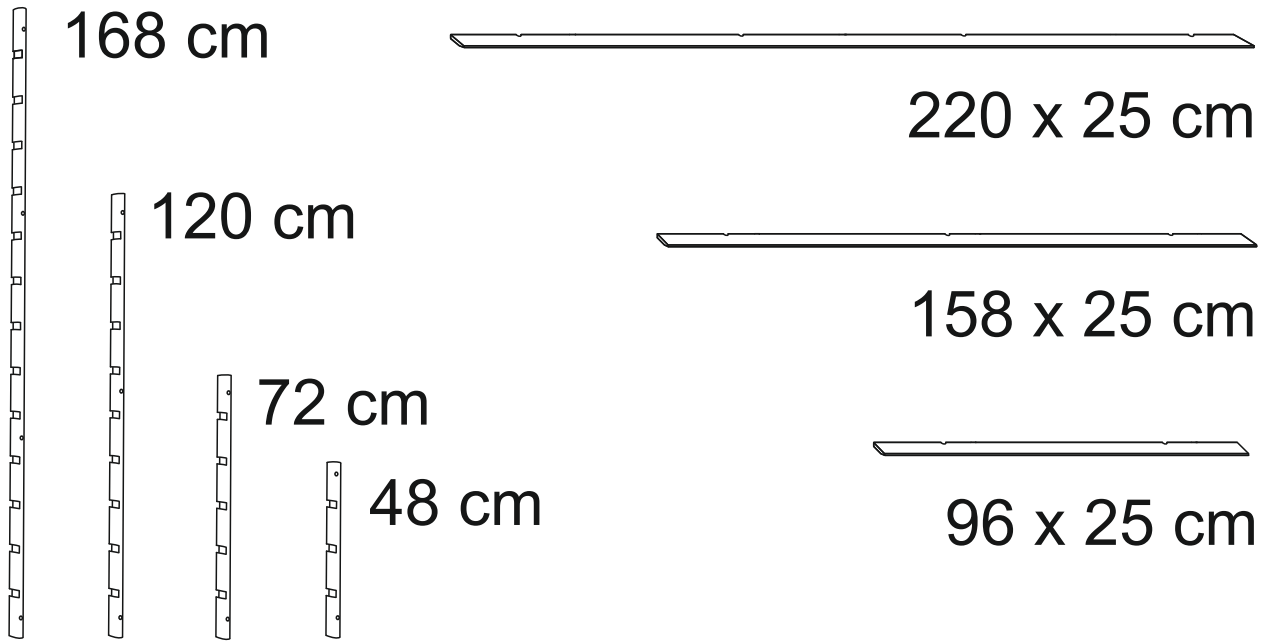

Less Wall

PBJ

Furniture since 1968

158 x 26 x 25 cm

96 x 26 x 25 cm

1

2

3

3

4

4

5

6

A 3 x 16 mm

S.1.30.160.5 **4**

5