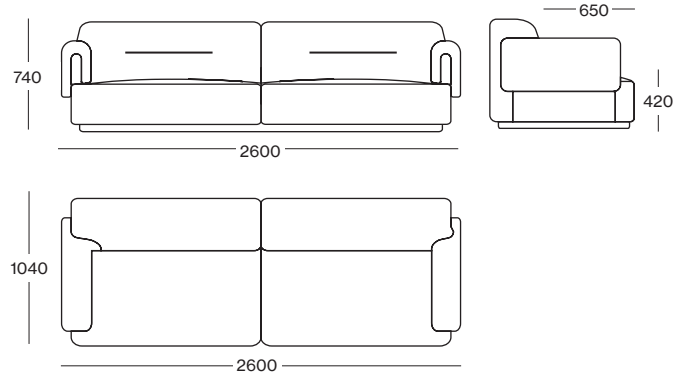

Grey Polka

Hudson Sofa

Dimensions(mm)

Hudson 3 Seater Sofa

Hudson 4 Seater Sofa

Hudson Modular Sofa

Hudson Left Seater Sofa
2 Seater 1 Arm

Hudson Left Seater Sofa
2 Seater 1 Arm

Configuration 1
4 Seater 2 Arm, Round Corner

Hudson Round Corner Seater Sofa
Round Corner

Configuration 2
4 Seater 2 Arm

trit

Social @trit.house
Website www.trithouse.com.au