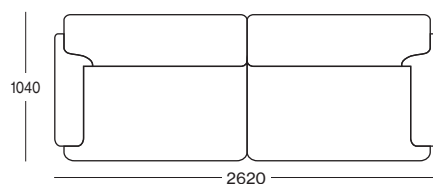

Grey Polka

Hudson Sofa

Dimensions(mm)

Hudson 3 Seater Sofa

Hudson 4 Seater Sofa

Hudson Modular Sofa

Hudson Left Seater Sofa
2 Seater 1 Arm

Hudson Left Seater Sofa
2 Seater 1 Arm

Configuration 1
4 Seater 2 Arm, Round Corner

Hudson Round Corner Seater Sofa
Round Corner

Configuration 2
4 Seater 2 Arm

trit

Social @trit.house
Website www.trithouse.com.au