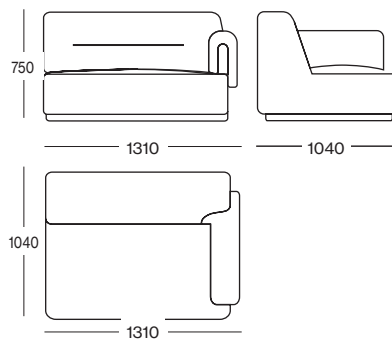

Grey Polka

Hudson Sofa

Dimensions(mm)

Hudson 3 Seater Sofa

Hudson 4 Seater Sofa

Hudson Modular Sofa

Hudson Left Seater Sofa
2 Seater 1 Arm

Hudson Left Seater Sofa
2 Seater 1 Arm

Configuration 1
4 Seater 2 Arm, Round Corner

Hudson Round Corner Seater Sofa
Round Corner

Configuration 2
4 Seater 2 Arm

trit

Social @trit.house
Website www.trithouse.com.au