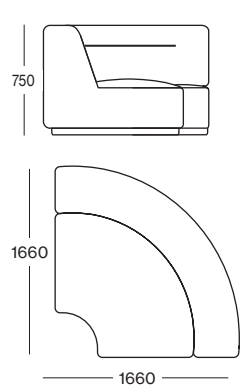

Grey Polka

Hudson Sofa

Dimensions(mm)

Hudson 3 Seater Sofa

Hudson 4 Seater Sofa

Hudson Modular Sofa

Hudson Left Seater Sofa
2 Seater 1 Arm

Hudson Left Seater Sofa
2 Seater 1 Arm

Configuration 1
4 Seater 2 Arm, Round Corner

Hudson Round Corner Seater Sofa
Round Corner

Configuration 2
4 Seater 2 Arm

trit

Social @trit.house
Website www.trithouse.com.au