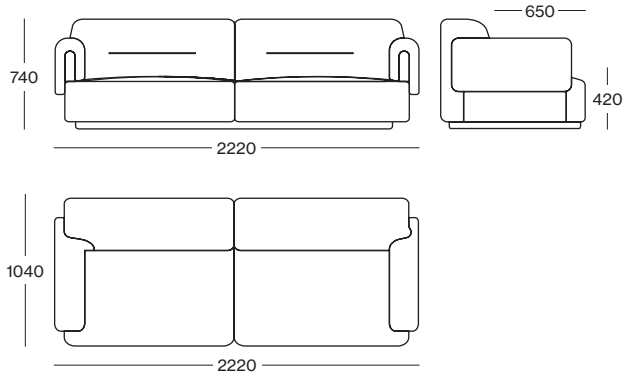

Grey Polka

Hudson Sofa

Dimensions(mm)

Hudson 3 Seater Sofa

Hudson 4 Seater Sofa

Hudson Modular Sofa

Hudson Left Seater Sofa
2 Seater 1 Arm

Hudson Left Seater Sofa
2 Seater 1 Arm

Configuration 1
4 Seater 2 Arm, Round Corner

Hudson Round Corner Seater Sofa
Round Corner

Configuration 2
4 Seater 2 Arm

trit

Social @trit.house
Website www.trithouse.com.au