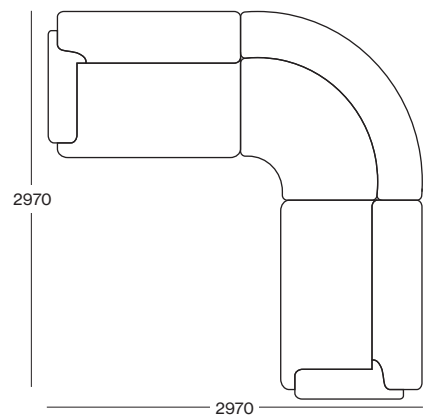

Grey Polka

Hudson Sofa

Dimensions(mm)

Hudson 3 Seater Sofa

Hudson 4 Seater Sofa

Hudson Modular Sofa

Hudson Left Seater Sofa
2 Seater 1 Arm

Hudson Left Seater Sofa
2 Seater 1 Arm

Configuration 1
4 Seater 2 Arm, Round Corner

Hudson Round Corner Seater Sofa
Round Corner

Configuration 2
4 Seater 2 Arm

trit

Social @trit.house
Website www.trithouse.com.au