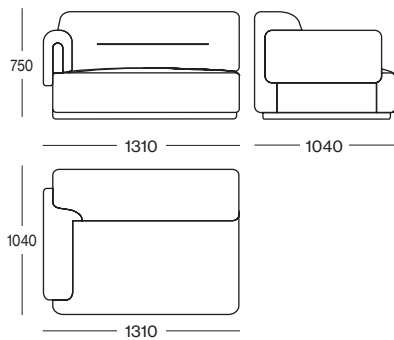

Grey Polka

Hudson Sofa

Dimensions(mm)

Hudson 3 Seater Sofa

Hudson 4 Seater Sofa

Hudson Modular Sofa

Hudson Left Seater Sofa
2 Seater 1 Arm

Hudson Left Seater Sofa
2 Seater 1 Arm

Configuration 1
4 Seater 2 Arm, Round Corner

Hudson Round Corner Seater Sofa
Round Corner

Configuration 2
4 Seater 2 Arm

trit

Social @trit.house
Website www.trithouse.com.au