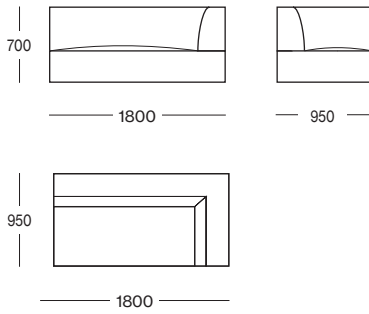

trit

Social @trit.house

Website www.trithouse.com.au

Felix Modular Sofa

Dimensions(mm)

2 Seater Corner

Open End RHF

Ottoman