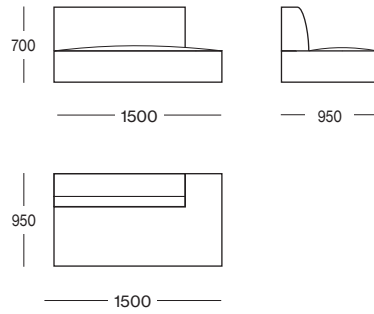

trit

Social @trit.house

Website www.trithouse.com.au

Felix Modular Sofa

Dimensions(mm)

2 Seater Corner

Open End RHF

Ottoman

Felix Modular Configuration

Configuration 1

2 seater corner + Open End RHF + Ottoman

trit

Social @trit.house

Website www.trithouse.com.au