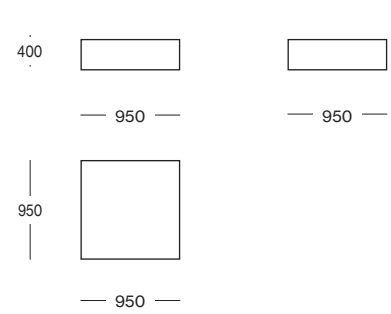

trit

Social @trit.house

Website www.trithouse.com.au

Felix Modular Sofa

Dimensions(mm)

2 Seater Corner

Open End RHF

Ottoman

Felix Modular Configuration

Configuration 1

2 seater corner + Open End RHF + Ottoman

trit

Social @trit.house

Website www.trithouse.com.au