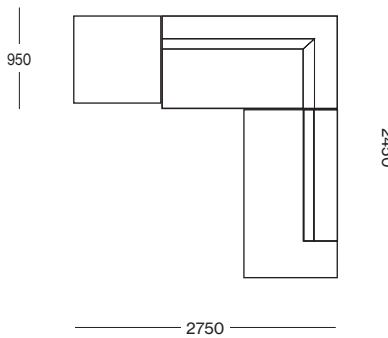

Felix Modular Configuration

Configuration 1

2 seater corner + Open End RHF + Ottoman