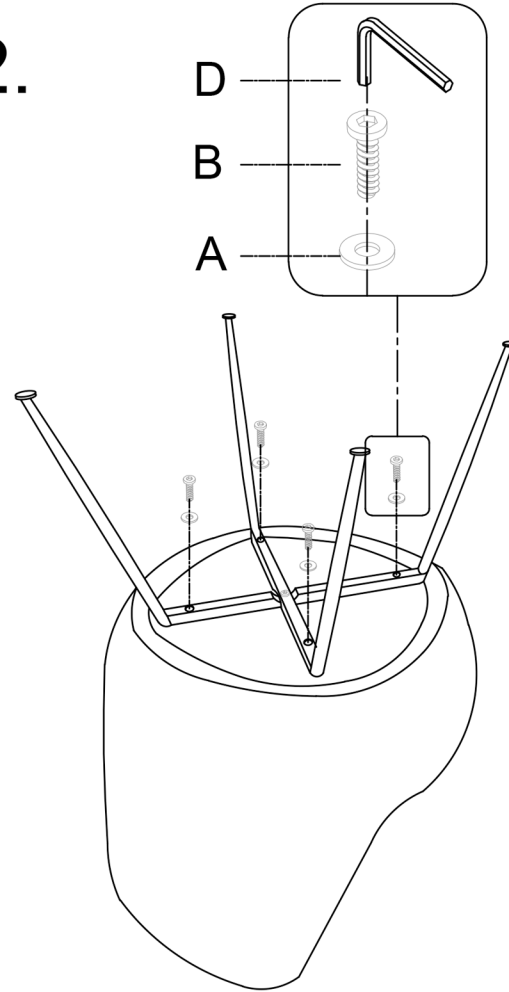

# Emelia Side Chair Assembly Instructions

<b>A</b>	 x5 Ø6*Ø16*1.2mm	<b>B</b>	 x4 M6x45mm	<b>C</b>	 x1 M6x30mm	<b>D</b>	 x1 #5
----------	---	----------	--	----------	--	----------	---

1.

2.

3.