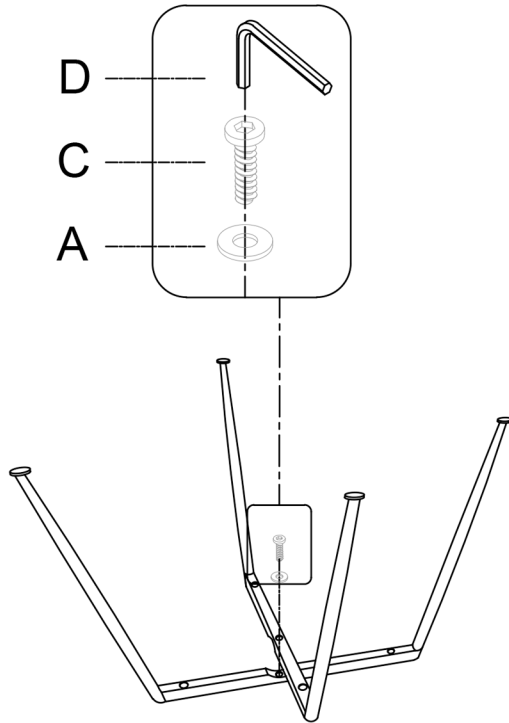

# Emelia Side Chair Assembly Instructions

<b>A</b>	 x5 Ø6*Ø16*1.2mm	<b>B</b>	 x4 M6x45mm	<b>C</b>	 x1 M6x30mm	<b>D</b>	 x1 #5
----------	---	----------	--	----------	--	----------	---

1.

2.

3.