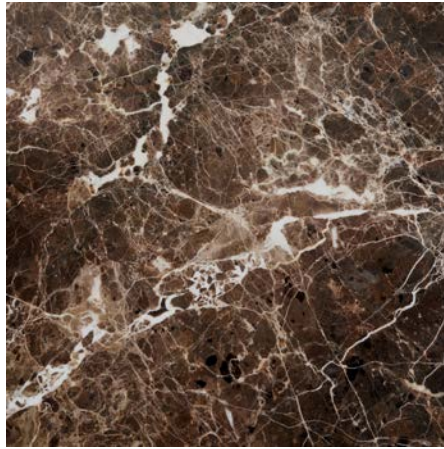

DIGITAL SWATCHBOX

Ethnicraft

STONE

white carrara marble

dark emperador marble

METAL

white

bronze

black

DIGITAL SWATCHBOX

SEATING

BOK collection upholstery

grey

dark brown

black leather

cognac leather