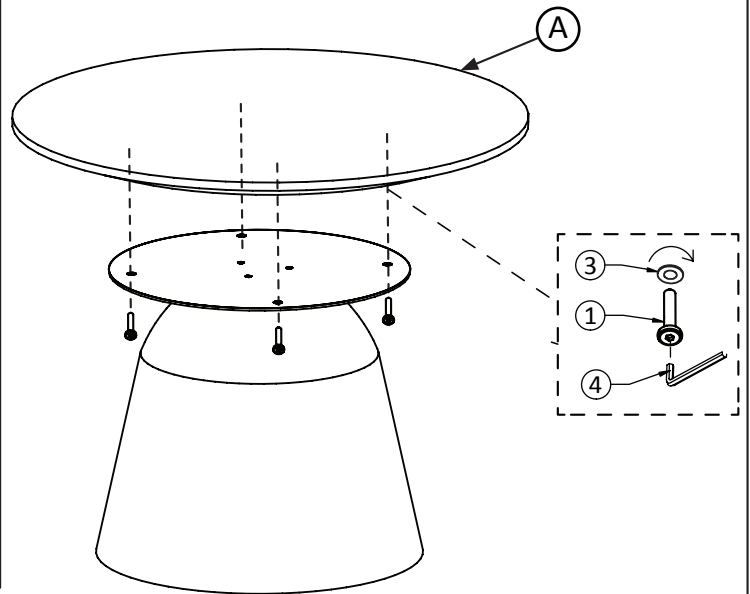

Coast Coffee Table

Assembly Instructions

Hardware

1		M6 x 15	04 pcs
2		M6 x 25	03 pcs
3		Ø 22	04 pcs
4			01 pc

x2 people required

A x 1pc

B x 1pc

C x 1pc

Step 1

Step 2

Finish