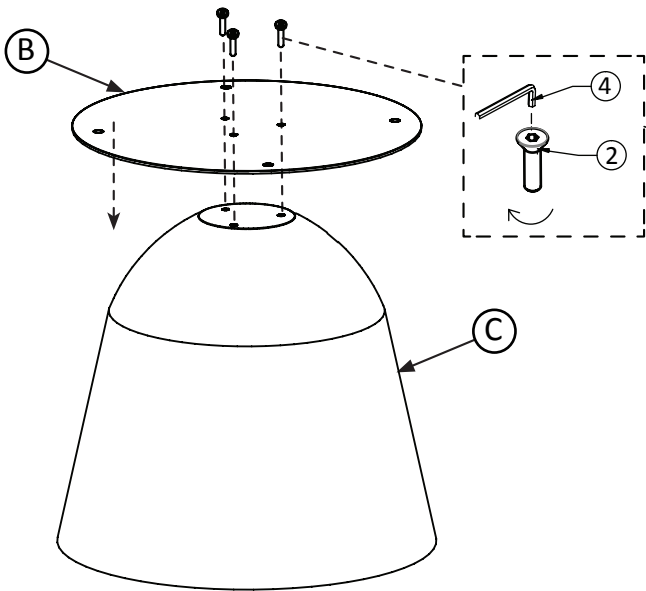

Coast Coffee Table

Assembly Instructions

Hardware

1		M6 x 15	04 pcs
2		M6 x 25	03 pcs
3		Ø 22	04 pcs
4			01 pc

x2 people required

A x 1pc

B x 1pc

C x 1pc

Step 1

Step 2

Finish