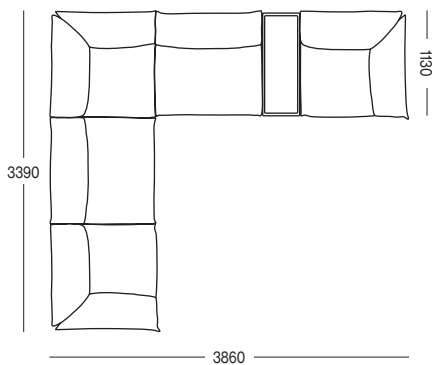

1 Seater Arm/Corner

Side Table

Cloud Modular Configuration

Configuration 1

1 Seater Arm + 1 Seater Arm
(3 Seater Sofa)

Configuration 2

1 Seater Arm + No Arm + 1 Seater Arm
(4.5 Seater Sofa)

Configuration 3

1 Seater Arm + No Arm + 1 Seater Arm + No Arm
+ Side Table

Configuration 4

1 Seater Arm + No Arm + 1 Seater Arm + No Arm
+ Side Table + 1 Seater Arm

Configuration 5

1 Seater Arm + No Arm + 1 Seater Arm + No Arm
+ Side Table + No Arm + 1 Seater Arm