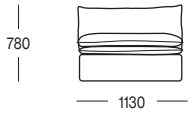

Fabrics Details:

Ivory Linen

trit

Social @trit.house

Website www.trithouse.com.au

Cloud Modular Sofa

Dimensions(mm)

1 Seater No Arm

1 Seater Arm/Corner

Side Table

Cloud Modular Configuration

Configuration 1

1 Seater Arm + 1 Seater Arm
(3 Seater Sofa)

Configuration 2

1 Seater Arm + No Arm + 1 Seater Arm
(4.5 Seater Sofa)

Configuration 3