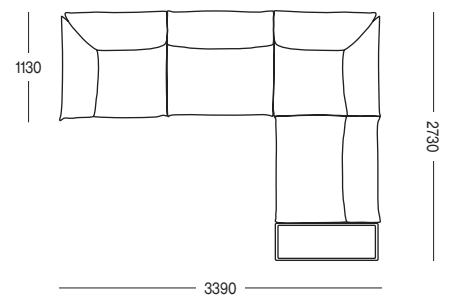

Fabrics Details:

Ivory Linen

trit

Social @trit.house

Website www.trithouse.com.au

Cloud Modular Sofa

Dimensions(mm)

1 Seater No Arm

1 Seater Arm/Corner

Side Table

Cloud Modular Configuration

Configuration 1

1 Seater Arm + 1 Seater Arm
(3 Seater Sofa)

Configuration 2

1 Seater Arm + No Arm + 1 Seater Arm
(4.5 Seater Sofa)

Configuration 3

1 Seater Arm + No Arm + 1 Seater Arm + No Arm
+ Side Table

Configuration 4

1 Seater Arm + No Arm + 1 Seater Arm + No Arm
+ Side Table + 1 Seater Arm

Configuration 5

1 Seater Arm + No Arm + 1 Seater Arm + No Arm
+ Side Table + No Arm + 1 Seater Arm