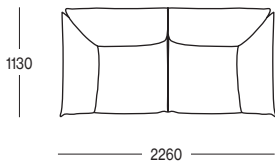

1 Seater Arm/Corner

Side Table

Cloud Modular Configuration

Configuration 1

1 Seater Arm + 1 Seater Arm
(3 Seater Sofa)

Configuration 2

1 Seater Arm + No Arm + 1 Seater Arm
(4.5 Seater Sofa)

Configuration 3

1 Seater Arm + No Arm + 1 Seater Arm + No Arm
+ Side Table

Configuration 4

1 Seater Arm + No Arm + 1 Seater Arm + No Arm
+ Side Table + 1 Seater Arm

Configuration 5

1 Seater Arm + No Arm + 1 Seater Arm + No Arm
+ Side Table + No Arm + 1 Seater Arm