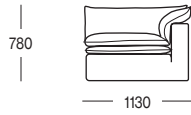

Fabrics Details:

Ivory Linen

trit

Social @trit.house

Website www.trithouse.com.au

Cloud Modular Sofa

Dimensions(mm)

1 Seater No Arm

1 Seater Arm/Corner

Side Table

Cloud Modular Configuration

Configuration 1

1 Seater Arm + 1 Seater Arm
(3 Seater Sofa)

Configuration 2

1 Seater Arm + No Arm + 1 Seater Arm
(4.5 Seater Sofa)

Configuration 3