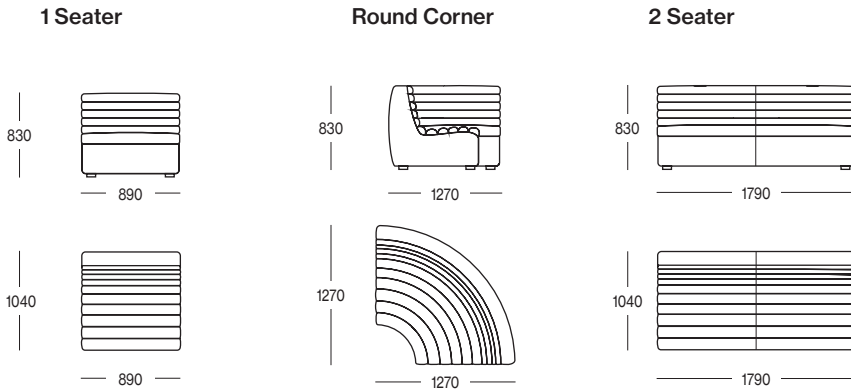

Clement Modular Configuration

Configuration 1

1 Seater + 1 Seater + 1 Seater

Configuration 2

1 Seater + Rounded Corner + 1 Seater

Configuration 3

2 Seater + Rounded Corner + 1 Seater

Configuration 4

Rounded Corner + Rounded Corner

Configuration 5

1 Seater + 1 Seater + 1 Seater + Rounded Corner + 2 Seater

Configuration 6

2 Seater + Rounded Corner + 2 Seater

trit

Social @trit.house

Website www.trithouse.com.au