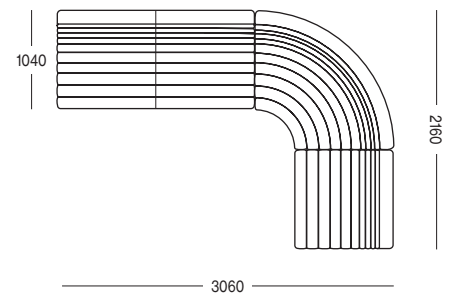

Clement Modular Configuration

Configuration 1

1 Seater + 1 Seater + 1 Seater

Configuration 2

1 Seater + Rounded Corner + 1 Seater

Configuration 3

2 Seater + Rounded Corner + 1 Seater

Configuration 4

Rounded Corner + Rounded Corner

Configuration 5

1 Seater + 1 Seater + 1 Seater + Rounded Corner + 2 Seater

Configuration 6

2 Seater + Rounded Corner + 2 Seater

trit

Social @trit.house

Website www.trithouse.com.au