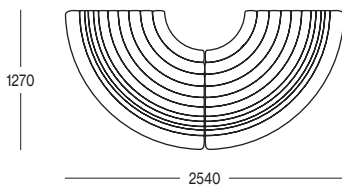

Clement Modular Configuration

Configuration 1

1 Seater + 1 Seater + 1 Seater

Configuration 2

1 Seater + Rounded Corner + 1 Seater

Configuration 3

2 Seater + Rounded Corner + 1 Seater

Configuration 4

Rounded Corner + Rounded Corner

Configuration 5

1 Seater + 1 Seater + 1 Seater + Rounded Corner + 2 Seater

Configuration 6

2 Seater + Rounded Corner + 2 Seater

trit

Social @trit.house

Website www.trithouse.com.au