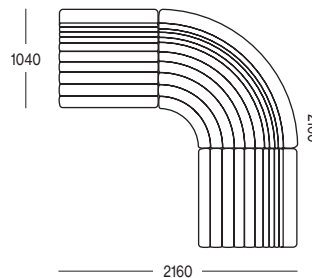

Clement Modular Configuration

Configuration 1

1 Seater + 1 Seater + 1 Seater

Configuration 2

1 Seater + Rounded Corner + 1 Seater

Configuration 3

2 Seater + Rounded Corner + 1 Seater

Configuration 4

Rounded Corner + Rounded Corner

Configuration 5

1 Seater + 1 Seater + 1 Seater + Rounded Corner + 2 Seater

Configuration 6

2 Seater + Rounded Corner + 2 Seater

trit

Social @trit.house

Website www.trithouse.com.au