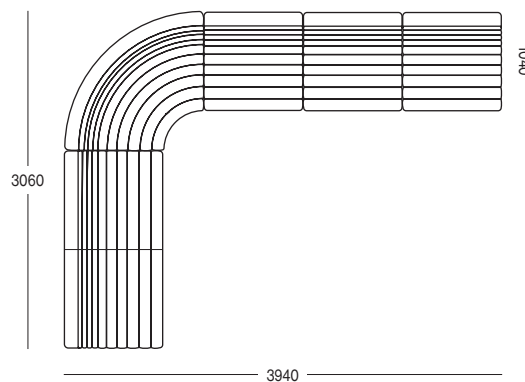

Clement Modular Configuration

Configuration 1

1 Seater + 1 Seater + 1 Seater

Configuration 2

1 Seater + Rounded Corner + 1 Seater

Configuration 3

2 Seater + Rounded Corner + 1 Seater

Configuration 4

Rounded Corner + Rounded Corner

Configuration 5

1 Seater + 1 Seater + 1 Seater + Rounded Corner + 2 Seater

Configuration 6

2 Seater + Rounded Corner + 2 Seater

trit

Social @trit.house

Website www.trithouse.com.au