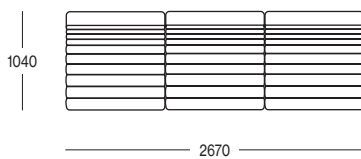

Clement Modular Configuration

Configuration 1

1 Seater + 1 Seater + 1 Seater

Configuration 2

1 Seater + Rounded Corner + 1 Seater

Configuration 3

2 Seater + Rounded Corner + 1 Seater

Configuration 4