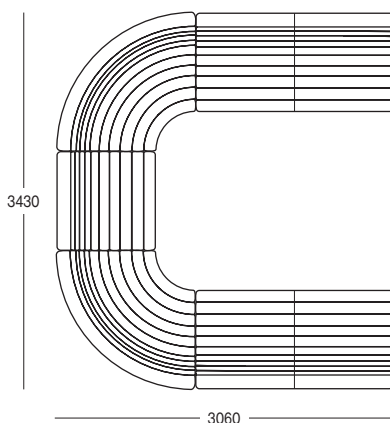

Clement Modular Configuration

Configuration 1

1 Seater + 1 Seater + 1 Seater

Configuration 2

1 Seater + Rounded Corner + 1 Seater

Configuration 3

2 Seater + Rounded Corner + 1 Seater

Configuration 4

Rounded Corner + Rounded Corner

Configuration 5

1 Seater + 1 Seater + 1 Seater + Rounded Corner + 2 Seater

Configuration 6

2 Seater + Rounded Corner + 2 Seater

trit

Social @trit.house

Website www.trithouse.com.au