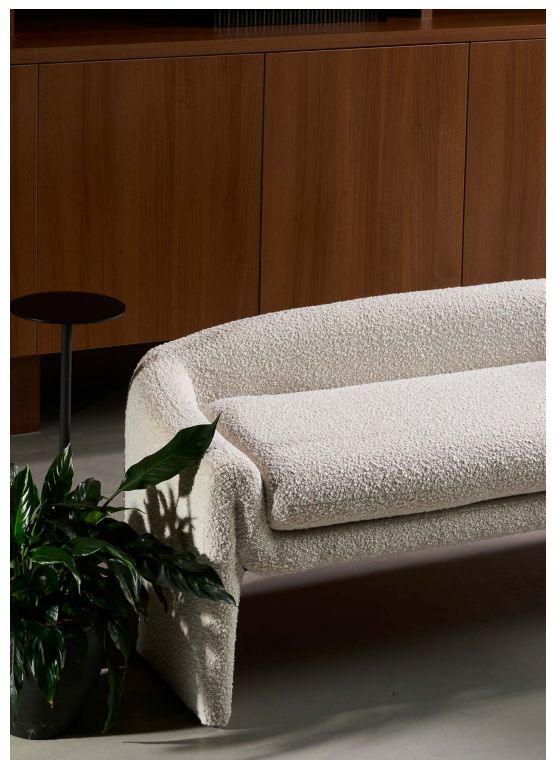

Meet Morgan

Sleek and contemporary the Morgan Sofa & Queen Bed are must know arrivals. Upholstered in oreo boucle with black stained timber legs, Morgan forms the perfect blank slate for any modern interior.

INSPIRED LIVING

Charlotte Bench

New Look Charlotte

One of our most popular chairs for commercial spaces and homes is the Charlotte Chair. Now available as a bench in cream or oreo boucle along with a new pebble grey fabric for the original version.

Charlotte Chair

Clara Sofa

Made to emulate the softness and comfort of the Felix Sofa, Clara offers a super soft, hypo allergenic slip cover sofa in a soft parchment linen. Using new technology of Silicone Fibre Ball as the base for the filling it emulates the softness of down without the need for feathers. The simple design and versatile linen cover means the Clara suits both lighter oak timber schemes and our Autumn walnut tones.