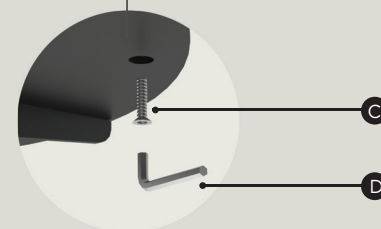

WWW.WENDELBO.DK

WENDELBO INTERIORS A/S
MOSEVEJ 20 A
DK - 8240 RISSKOV
DENMARK

WENDELBO

DESIGN BY 365 NORTH

COIN TABLE

ASSEMBLY INSTRUCTION

Please read these instructions carefully and keep for future reference. Refer to parts inventory for guidance and ensure you have all pieces before starting.

When assembling, place all parts on a soft, clean and flat surface such as a carpet to prevent scratches.

PART INVENTORY

ID	DESCRIPTION		QTY
A	WOODEN TOP		1
B	METAL BASE		1
C	SOCKET HEAD SCREW; M6X16		10
D	ALLEN KEY		1

Never lift the table
in the tabletop