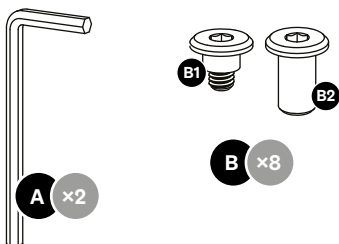

# Design House *Stockholm*

Assembly Instructions  
Frame Small (2737-8401)

Components (Hardware & Tools):

Components:

Step 1.

Step 2.

Step 3.

Step 4.

Step 5.