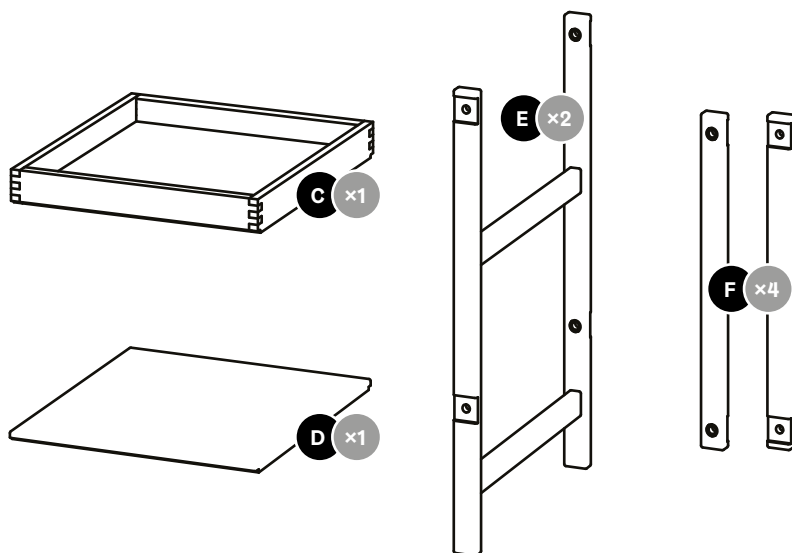

# Design House *Stockholm*

Assembly Instructions  
Frame Small (2737-8401)

Components (Hardware & Tools):

Components:

Step 1.

Step 2.

Step 3.

Step 4.