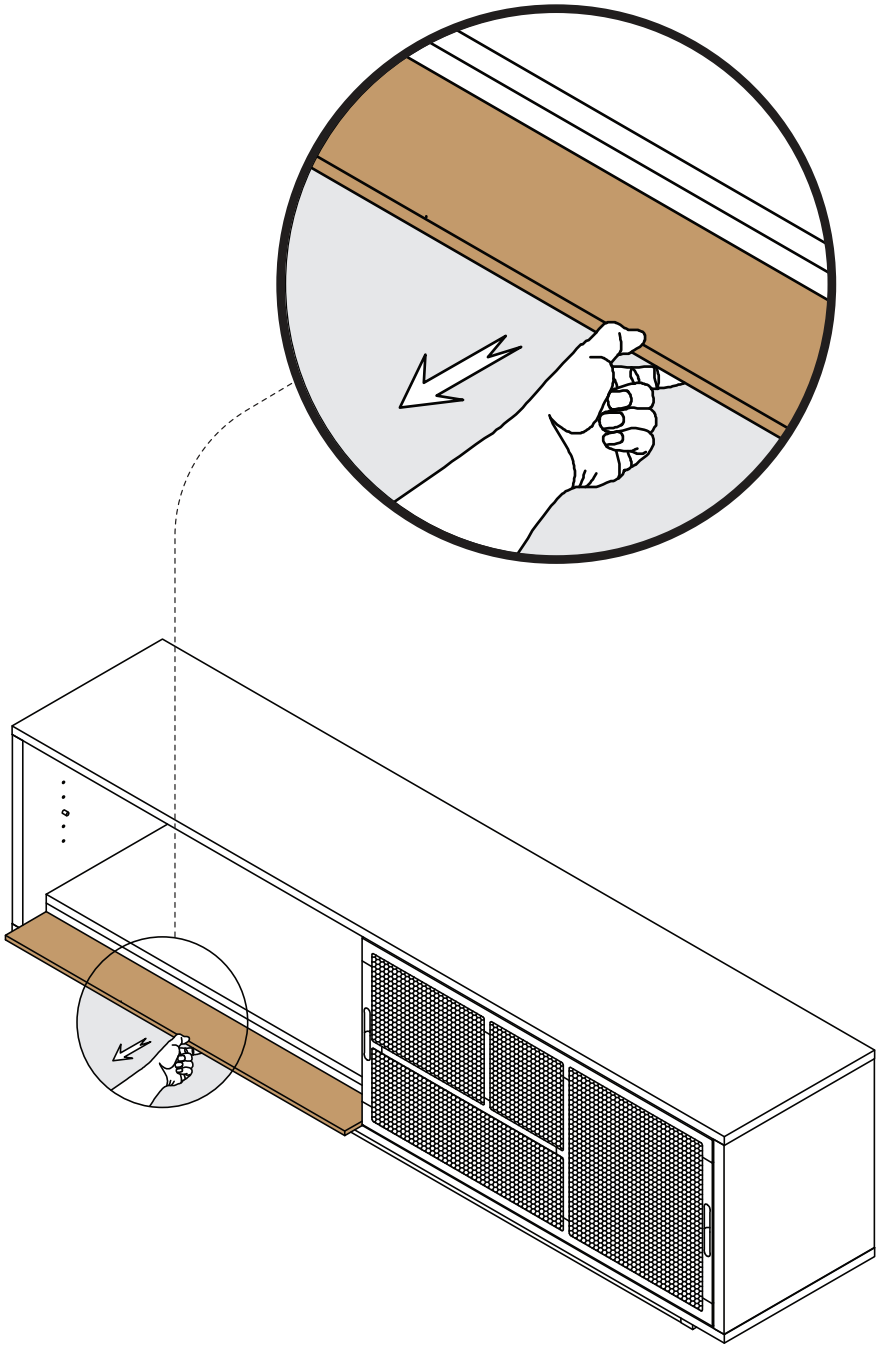

Design House

Stockholm

Assembly Instructions
Air Sideboard Low (2595-0100), (2595-1000)
& (2595-8400)

Adjustable feet: