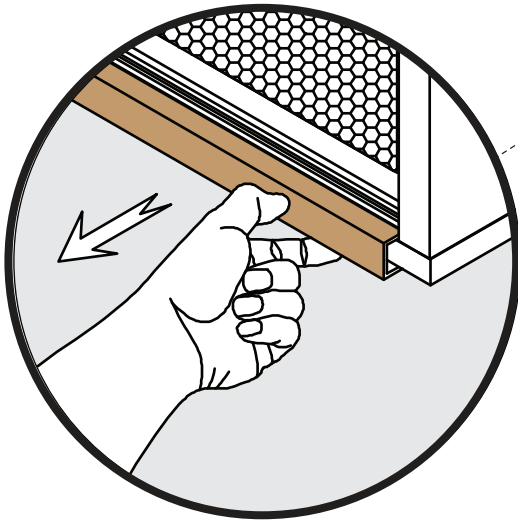

Design House

Stockholm

Assembly Instructions
Air Sideboard Low (2595-0100), (2595-1000)
& (2595-8400)

Adjustable feet: