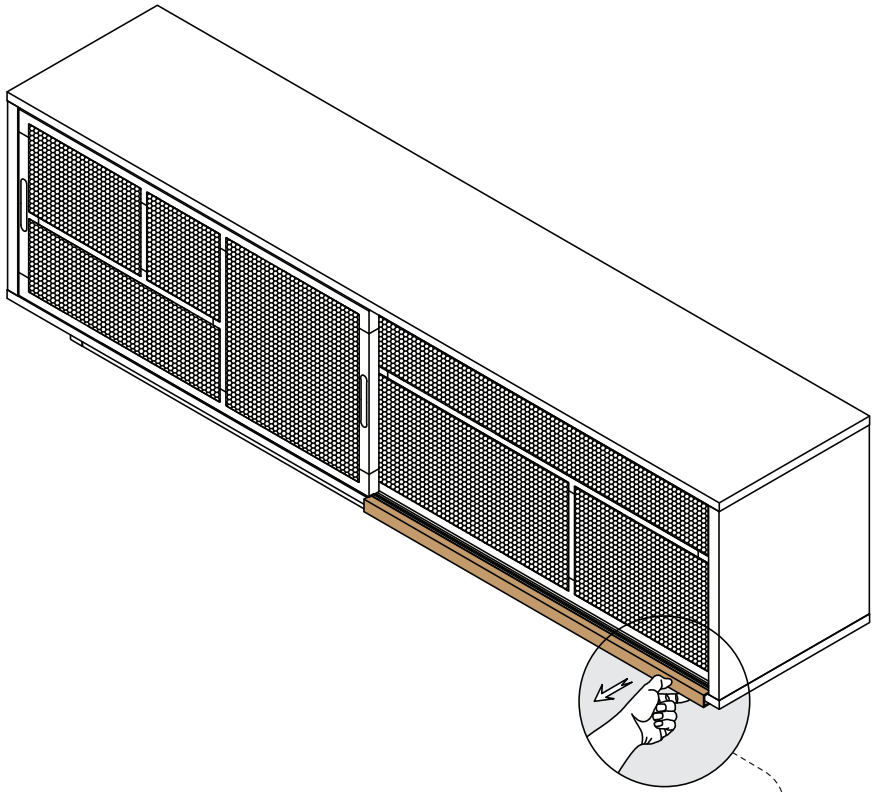

Design House

Stockholm

Assembly Instructions
Air Sideboard Low (2595-0100), (2595-1000)
& (2595-8400)

Adjustable feet: