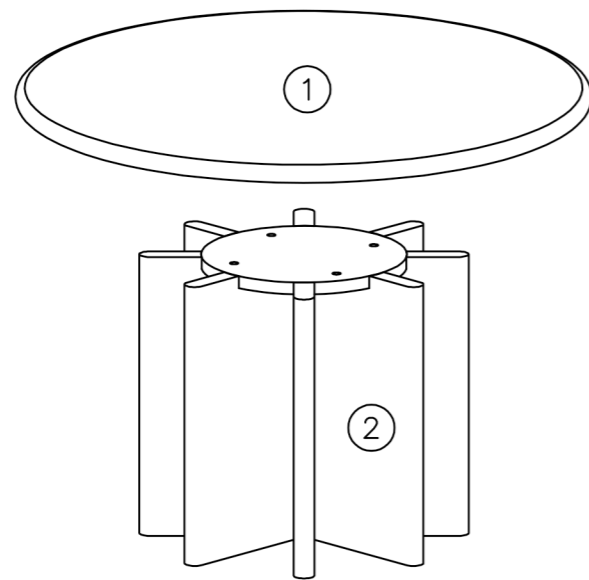

Assembly Instruction
/Polar Coffee Table/JTG-T016C/

JotterGoods

Hardware / Tool

a		M6x15mm Screw	/Qty:4 pcs
b		Ø13 (Ø8) x2 Spring Washer	/Qty:4 pcs
c		Ø17 (Ø8) x2 Washer	/Qty:4 pcs

*Additional Phillips Screwdriver is required for installation.

Parts

1-Table Top	Qty:01 pc	9-Base	Qty:01 pc
-------------	-----------	--------	-----------

- a  Qty:4 pcs
- b  Qty:4 pcs
- c  Qty:4 pcs