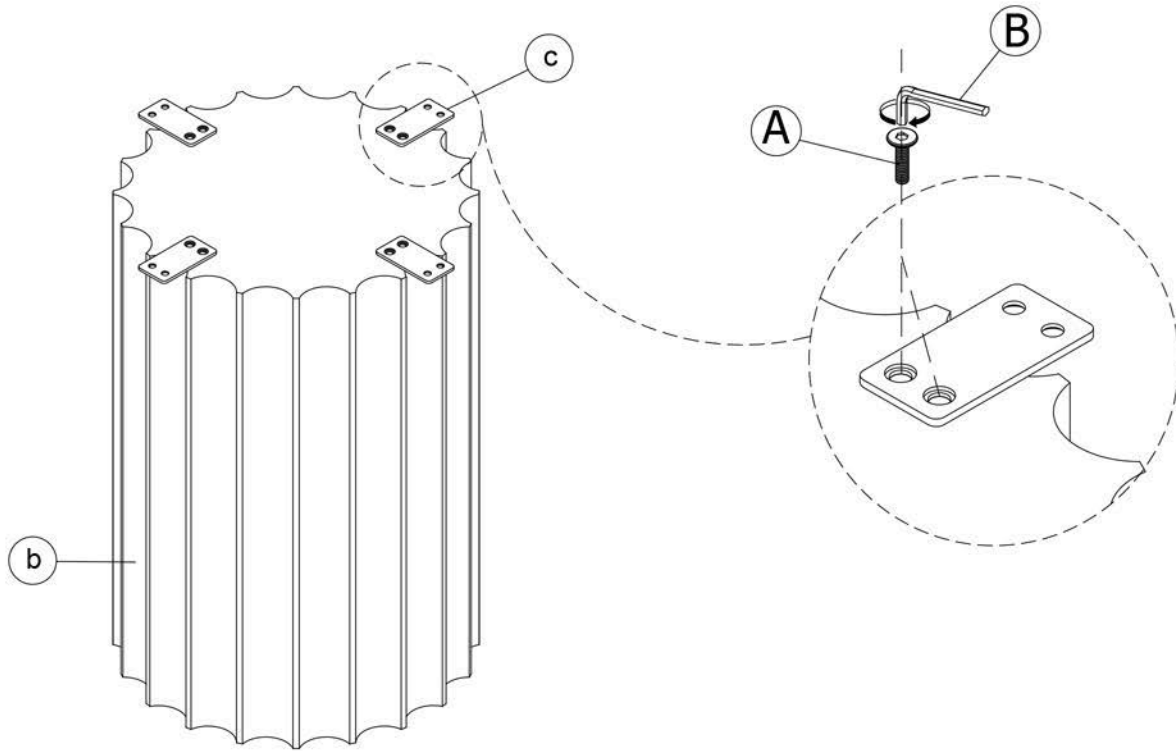

ASSEMBLY INSTRUCTION

Orsen Dining Table 2800mm

a = 1/pc

b = 2 /pc

c = 8 /pc

20 MIN

M8*20

A x 32

Key M4

B x 1

Step 1:

Step 2: