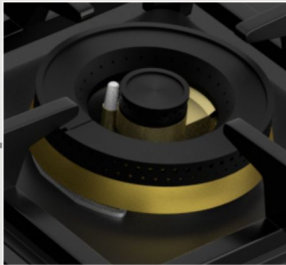

AURA Series

BURNERS CRAFTED FOR
INDIAN COOKING