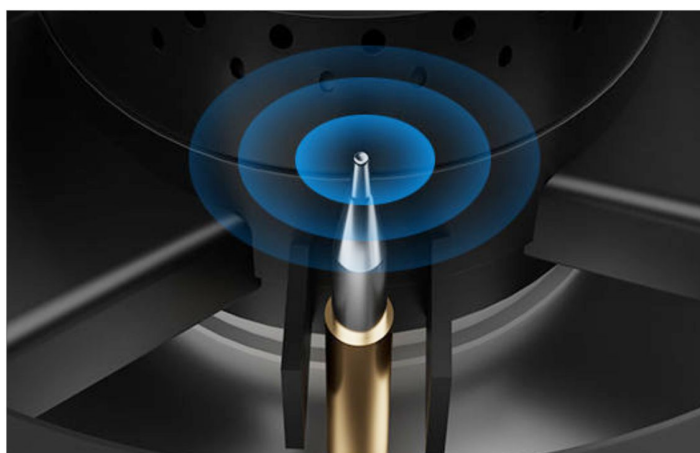

### **FLAME FAILURE DEVICE (FFD)**

The FFD is a device valve that gets activated the moment the flame accidentally goes off. It automatically cuts off the gas supply to the burners, Thus, preventing any instance of fire accidents due to gas leakage.