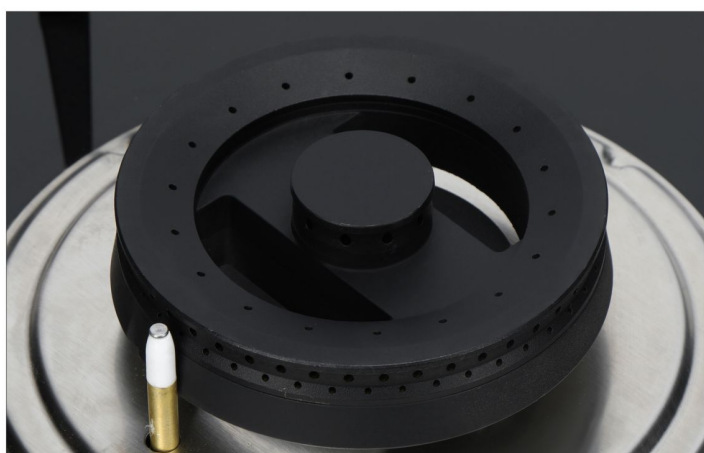

### **FLAME FAILURE DEVICE (FFD)**

The FFD is a device valve that gets activated the moment the flame accidentally goes off. It automatically cuts off the gas supply to the burners, Thus, preventing any instance of fire accidents due to gas leakage.