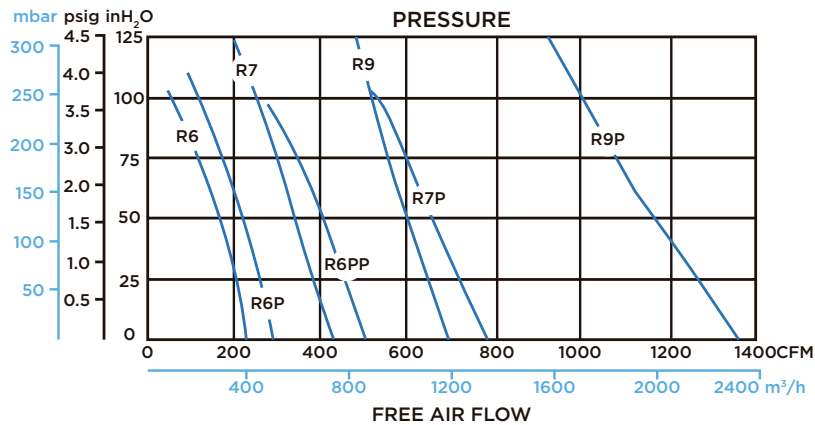

#### CURVAS DE RENDIMIENTO BLOWERS GAST

Motor mounted series R6, R6P, R6PP, R7, R9, R9P