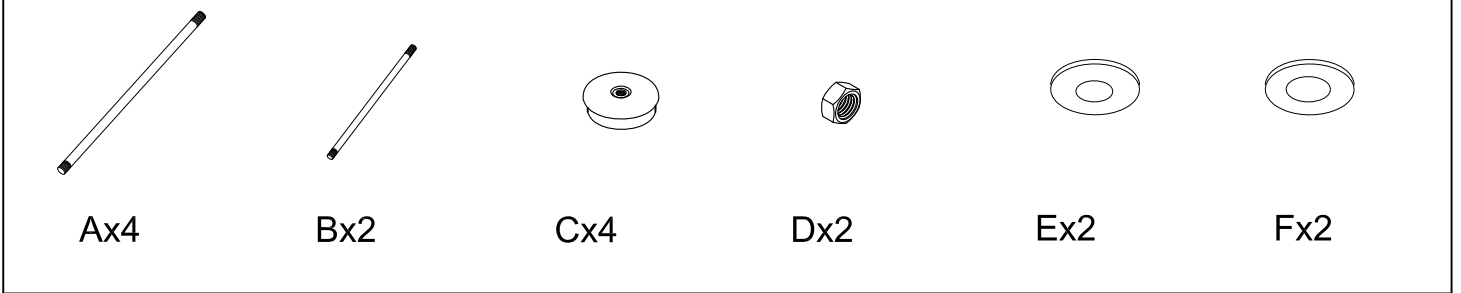

### TCC1500B

The top shelf supports up to 55 kg ( 121 lbs)  
 The middle shelf supports up to 25 kg ( 55 lbs)  
 The lower shelf supports up to 25 kg ( 55 lbs)

**PRODUCT CARE:** Care for your furniture by cleaning with Glass cleaner and a disposable Paper towel, do NOT use abrasive chemical products to clean your AVS furniture.