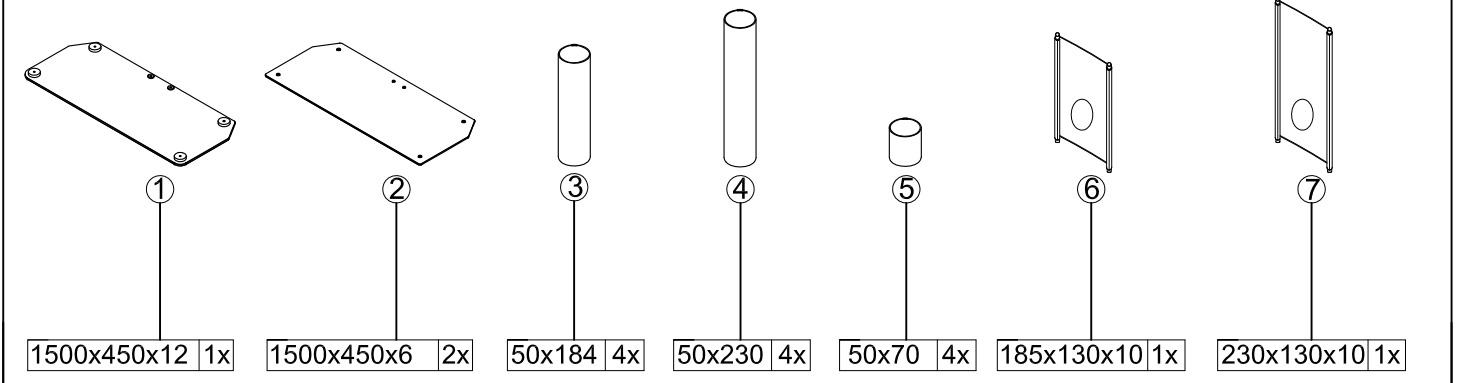

### TCC1500B

The top shelf supports up to 55 kg ( 121 lbs)  
 The middle shelf supports up to 25 kg ( 55 lbs)  
 The lower shelf supports up to 25 kg ( 55 lbs)

**PRODUCT CARE:** Care for your furniture by cleaning with Glass cleaner and a disposable Paper towel, do NOT use abrasive chemical products to clean your AVS furniture.