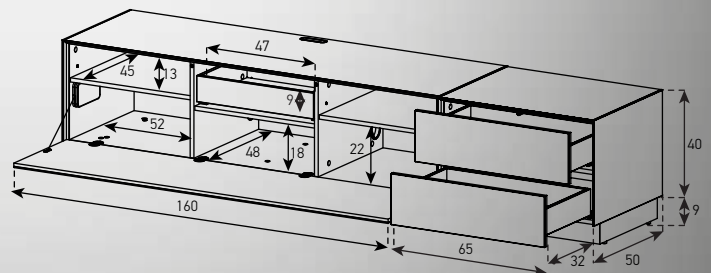

European
Manufactured

EX30F-BLK-BLK-8B

EX20DD-BNW-BNW-8C 42 - 85"

80 KG

All sides
tempered glass

W225 x D50 x H49 cm

Introduction

The luxurious Sonorous Elements Series features a range of striking and highly original Audio Visual cabinets designed to enhance any room and AV set-up. These handmade units are created using toughened safety glass and stylish wood decors to create minimalist appearance. We have even included a infra red remote repeater system so you can use all your Infra Red Remotes (up to six devices) without having to open doors. Multiple and discrete access points allow you the maximum flexibility for routing cables, yet avoid unnecessary visibility of the cable spaghetti that comes with home cinema and entertainment systems.

Features

- Top and side panels covered with tempered glass.
- Anodised aluminium edges.
- High quality flap down mechanism. (steel rope)
- Hidden infrared repeater system, remote control for components behind cabinet doors.
- Small drawer inside with push open system.
- Adjustable shelves.
- With basement.