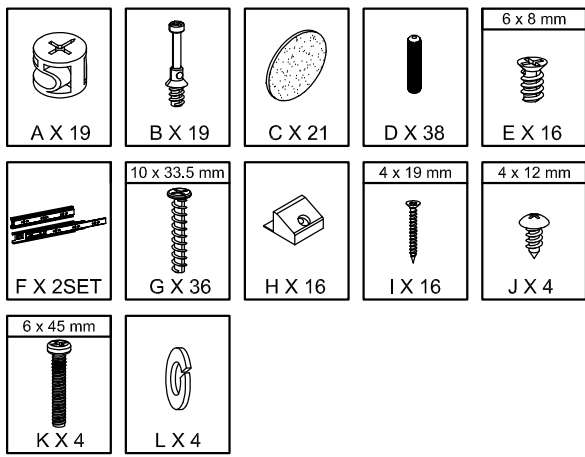

Arisit intends to make this manual accurate and complete. However, Arisit makes no claim that the information contained herein covers all details, conditions, or variations. Nor does it provide for every possible contingency in connection with the installation or use of this product. The information contained in this document is subject to change without notice or obligation of any kind. Arisit makes no representation of warranty, expressed or implied, regarding the information contained herein. Arisit assumes no responsibility for accuracy, completeness or sufficiency of the information contained in this document.