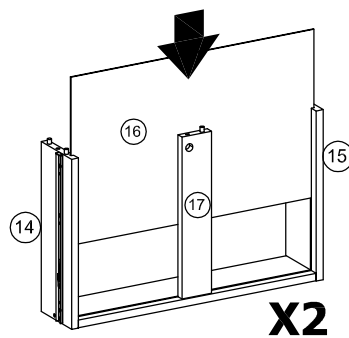

SL2000SOWS

14

15

16

17

18