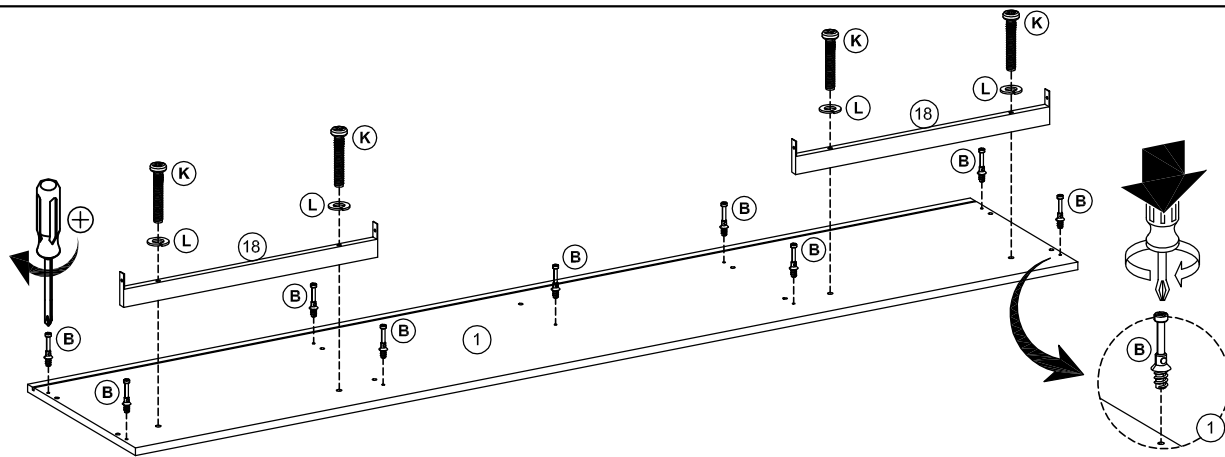

SL2000SOWS

1