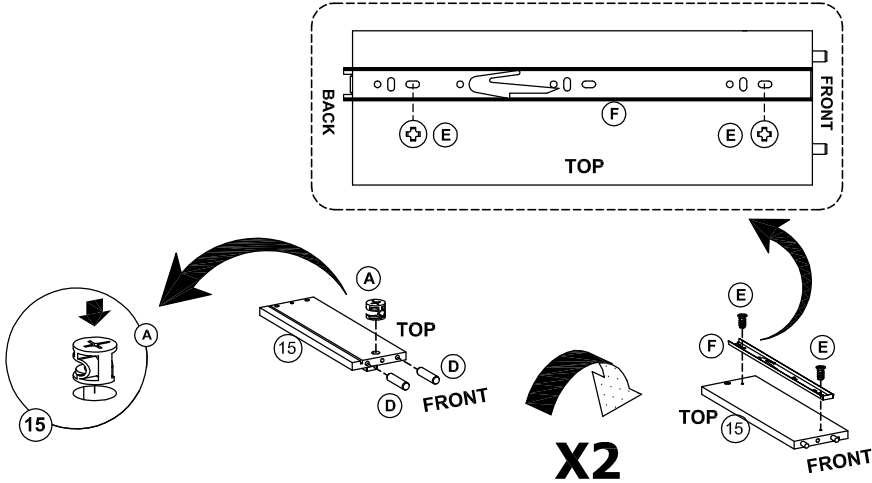

SL2000SOWS

14

15

16

17

18