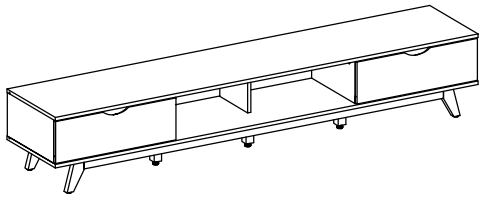

SL2000SOWS

The cabinet top supports up to 60 kg (132 lbs.)

PRODUCT CARE: Care for your furniture by cleaning with glass cleaner and a disposable paper towel, do NOT use abrasive chemical products to clean your Arisit furniture