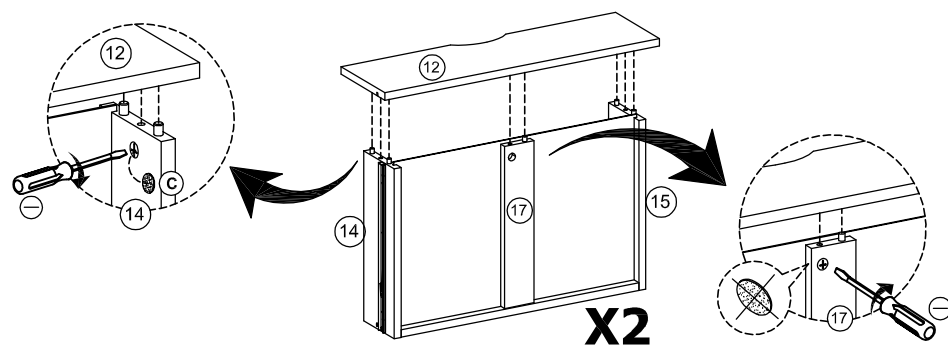

SL2000SOWS

14

15

16

17

18

SL2000SOWS

19

20

PART NUMBER REFERENCE

NO	ID PART	DRAWING PART	DESRPTION	UNIQUE CODE OF HARDWARE
1	A		CAMLOCK (15 X 12 MM)	SL2000SOWSA
2	B		CAMBOLT (7,5 X 32 MM)	SL2000SOWSB
3	C		CAM STICKER (20 MM)	SL2000SOWSC
4	D		WOOD DOWEL (8 X 32 MM)	SL2000SOWSD
5	E		FLAT HEAD SCREW (6 X 8 MM)	SL2000SOWSE
6	F		DOUBLE EXTENTION RAIL (350 MM)	SL2000SOWSF
7	G		FLAT HEAD SCREW (10 X 33,5 MM)	SL2000SOWSG
8	H		BACKPLY STOPPER	SL2000SOWSH
9	I		FLAT HEAD SCREW (4 X 19 MM)	SL2000SOWSI
10	J		PAN HEAD SCREW (4 X 12 MM)	SL2000SOWSJ
11	K		PAN HEAD SCREW (6 X 45 MM)	SL2000SOWSK
11	L		WASHER PLATE	SL2000SOWSL