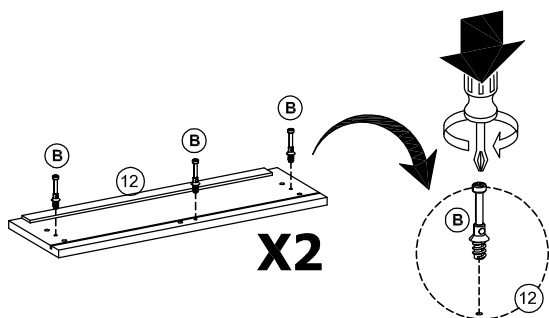

7

8

SL2000SOWS

9

10

11

12

13

20

PART NUMBER REFERENCE

NO	ID PART	DRAWING PART	DESRPTION	UNIQUE CODE OF HARDWARE
1	A		CAMLOCK (15 X 12 MM)	SL2000SOWSA
2	B		CAMBOLT (7,5 X 32 MM)	SL2000SOWSB
3	C		CAM STICKER (20 MM)	SL2000SOWSC
4	D		WOOD DOWEL (8 X 32 MM)	SL2000SOWSD
5	E		FLAT HEAD SCREW (6 X 8 MM)	SL2000SOWSE
6	F		DOUBLE EXTENTION RAIL (350 MM)	SL2000SOWSF
7	G		FLAT HEAD SCREW (10 X 33,5 MM)	SL2000SOWSG
8	H		BACKPLY STOPPER	SL2000SOWSH
9	I		FLAT HEAD SCREW (4 X 19 MM)	SL2000SOWSI
10	J		PAN HEAD SCREW (4 X 12 MM)	SL2000SOWSJ
11	K		PAN HEAD SCREW (6 X 45 MM)	SL2000SOWSK
11	L		WASHER PLATE	SL2000SOWSL