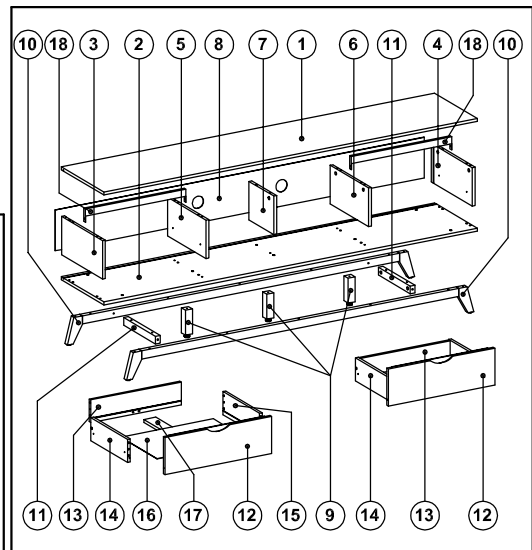

SL2000SOWS

The cabinet top supports up to 60 kg (132 lbs.)

PRODUCT CARE: Care for your furniture by cleaning with glass cleaner and a disposable paper towel, do NOT use abrasive chemical products to clean your Arisit furniture

CAUTION: Do not use this product for any purpose not explicitly specified by Arisit. Improper installation may cause property damage or personal injury. If you do not understand these directions, or have doubts about the safety of the installation, contact Arisit Customer Service or call a qualified contractor. Arisit is not responsible for damage or injury caused by incorrect mounting, assembly, or use.

WARNING! This product contains small items that could be a choking hazard if swallowed. Keep these items away from young children!

Arisit intends to make this manual accurate and complete. However, Arisit makes no claim that the information contained herein covers all details, conditions, or variations. Nor does it provide for every possible contingency in connection with the installation or use of this product. The information contained in this document is subject to change without notice or obligation of any kind. Arisit makes no representation of warranty, expressed or implied, regarding the information contained herein. Arisit assumes no responsibility for accuracy, completeness or sufficiency of the information contained in this document.