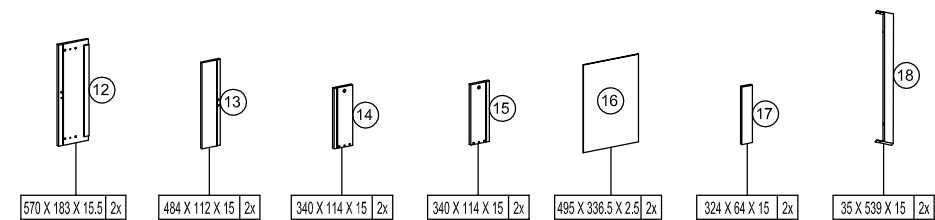

Arisit intends to make this manual accurate and complete. However, Arisit makes no claim that the information contained herein covers all details, conditions, or variations. Nor does it provide for every possible contingency in connection with the installation or use of this product. The information contained in this document is subject to change without notice or obligation of any kind. Arisit makes no representation of warranty, expressed or implied, regarding the information contained herein. Arisit assumes no responsibility for accuracy, completeness or sufficiency of the information contained in this document.