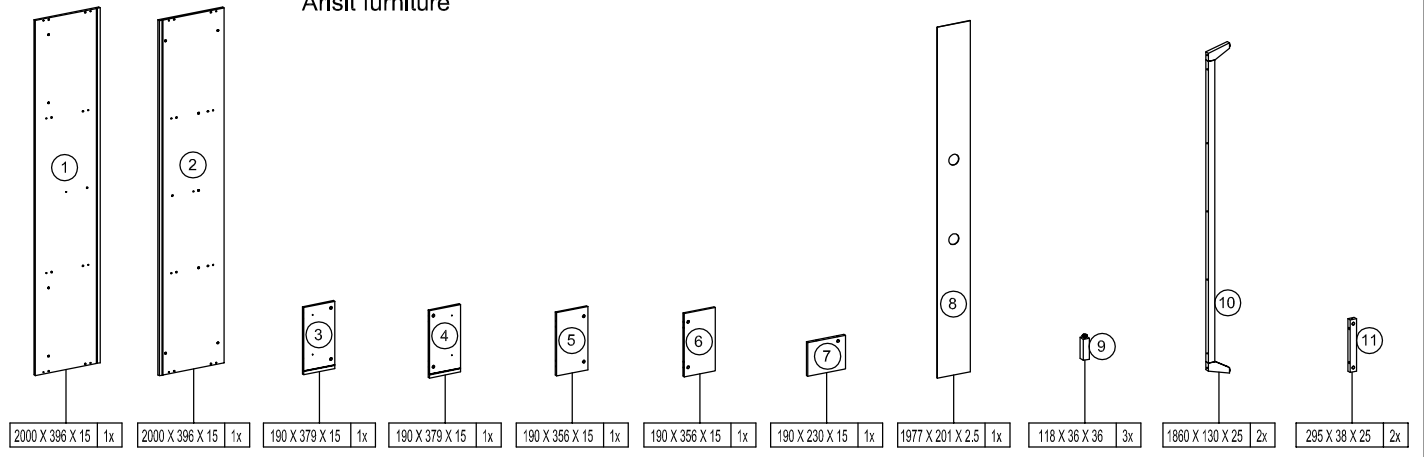

PRODUCT CARE: Care for your furniture by cleaning with glass cleaner and a disposable paper towel, do NOT use abrasive chemical products to clean your Arisit furniture

CAUTION: Do not use this product for any purpose not explicitly specified by Arisit. Improper installation may cause property damage or personal injury. If you do not understand these directions, or have doubts about the safety of the installation, contact Arisit Customer Service or call a qualified contractor. Arisit is not responsible for damage or injury caused by incorrect mounting, assembly, or use.

WARNING! This product contains small items that could be a choking hazard if swallowed. Keep these items away from young children!