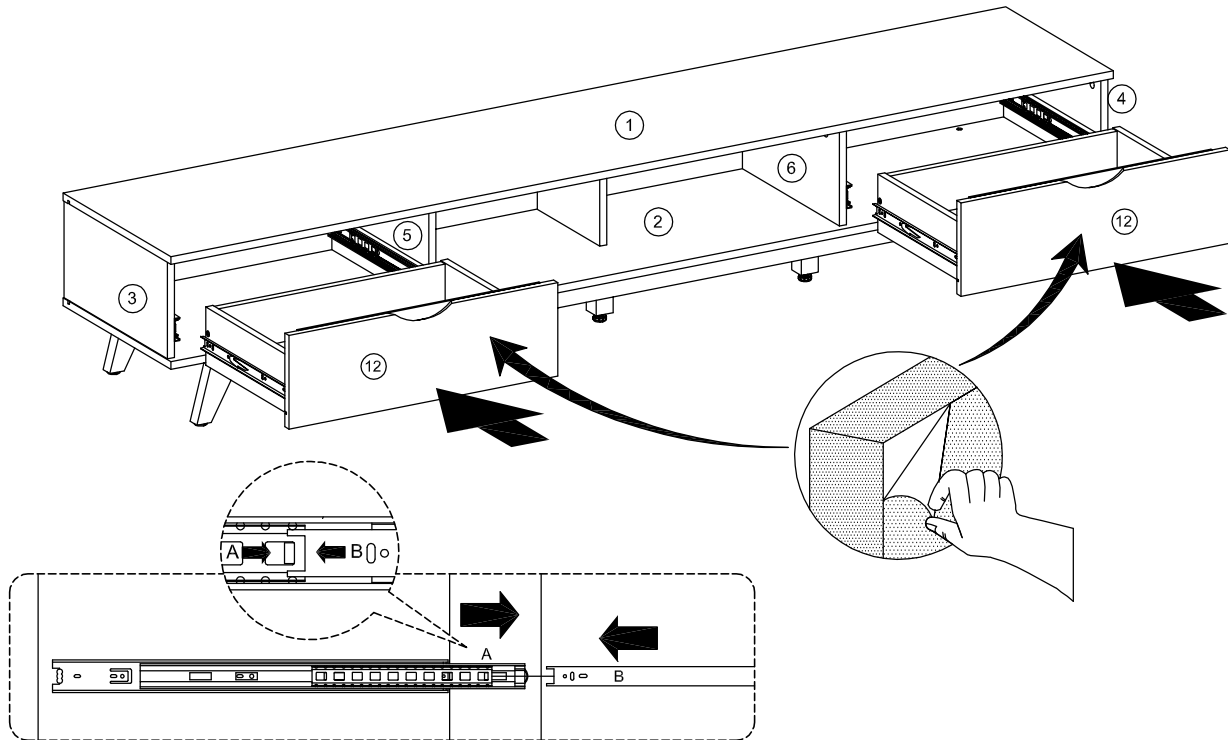

20

PART NUMBER REFERENCE

NO	ID PART	DRAWING PART	DESRPTION	UNIQUE CODE OF HARDWARE
1	A		CAMLOCK (15 X 12 MM)	SL2000SOWSA
2	B		CAMBOLT (7,5 X 32 MM)	SL2000SOWSB
3	C		CAM STICKER (20 MM)	SL2000SOWSC
4	D		WOOD DOWEL (8 X 32 MM)	SL2000SOWSD
5	E		FLAT HEAD SCREW (6 X 8 MM)	SL2000SOWSE
6	F		DOUBLE EXTENTION RAIL (350 MM)	SL2000SOWSF
7	G		FLAT HEAD SCREW (10 X 33,5 MM)	SL2000SOWSG
8	H		BACKPLY STOPPER	SL2000SOWSH
9	I		FLAT HEAD SCREW (4 X 19 MM)	SL2000SOWSI
10	J		PAN HEAD SCREW (4 X 12 MM)	SL2000SOWSJ
11	K		PAN HEAD SCREW (6 X 45 MM)	SL2000SOWSK
11	L		WASHER PLATE	SL2000SOWSL