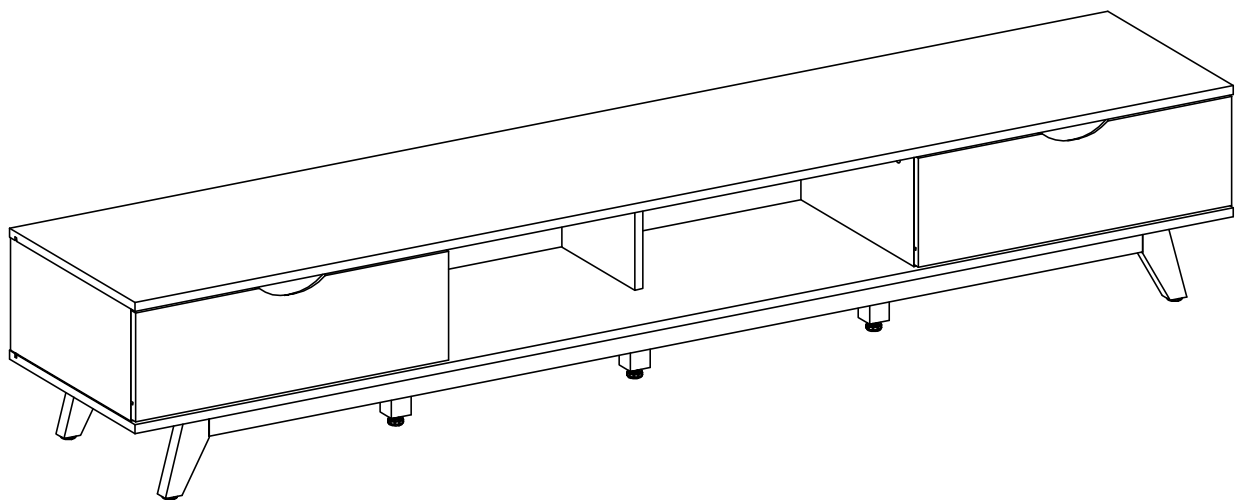

ASSEMBLY INSTRUCTIONS

SL2000SOWS

Thank you for choosing AVS SL2000SOWS Furniture. Before beginning assembly, please check all parts are included and undamaged. For any assembly or parts enquiries, please contact Arisit Pty Ltd on 1300 762 219 or email to arisit@arisit.com