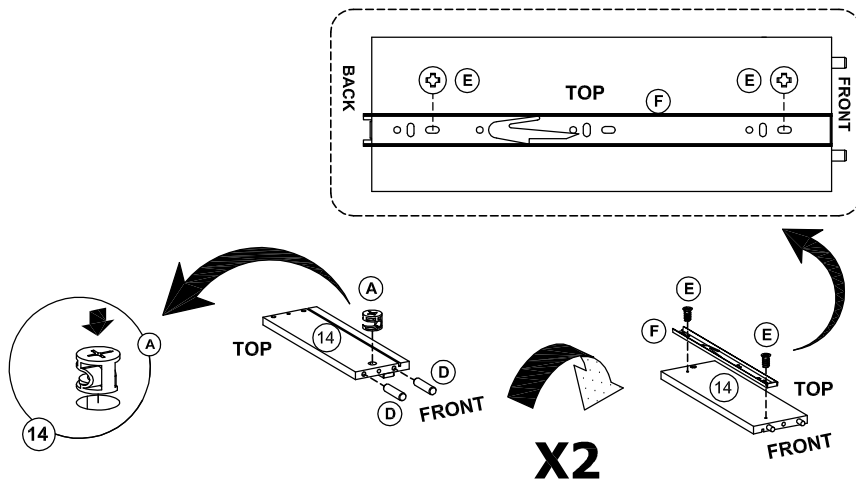

SL2000SOWS

14