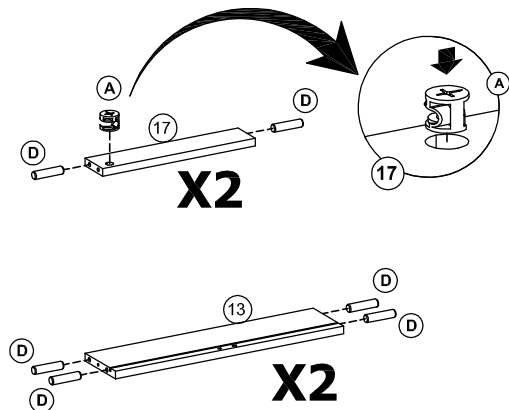

7

8

SL2000SOWS

9

10

11

12

13

20

PART NUMBER REFERENCE

NO	ID PART	DRAWING PART	DESRPTION	UNIQUE CODE OF HARDWARE
1	A		CAMLOCK (15 X 12 MM)	SL2000SOWSA
2	B		CAMBOLT (7,5 X 32 MM)	SL2000SOWSB
3	C		CAM STICKER (20 MM)	SL2000SOWSC
4	D		WOOD DOWEL (8 X 32 MM)	SL2000SOWSD
5	E		FLAT HEAD SCREW (6 X 8 MM)	SL2000SOWSE
6	F		DOUBLE EXTENTION RAIL (350 MM)	SL2000SOWSF
7	G		FLAT HEAD SCREW (10 X 33,5 MM)	SL2000SOWSG
8	H		BACKPLY STOPPER	SL2000SOWSH
9	I		FLAT HEAD SCREW (4 X 19 MM)	SL2000SOWSI
10	J		PAN HEAD SCREW (4 X 12 MM)	SL2000SOWSJ
11	K		PAN HEAD SCREW (6 X 45 MM)	SL2000SOWSK
11	L		WASHER PLATE	SL2000SOWSL