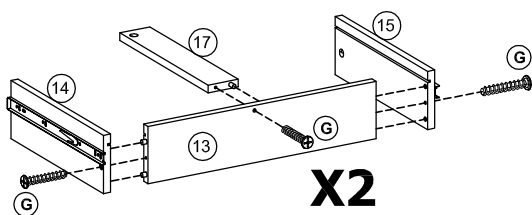

SL2000SOWS

14

15

16

17

18