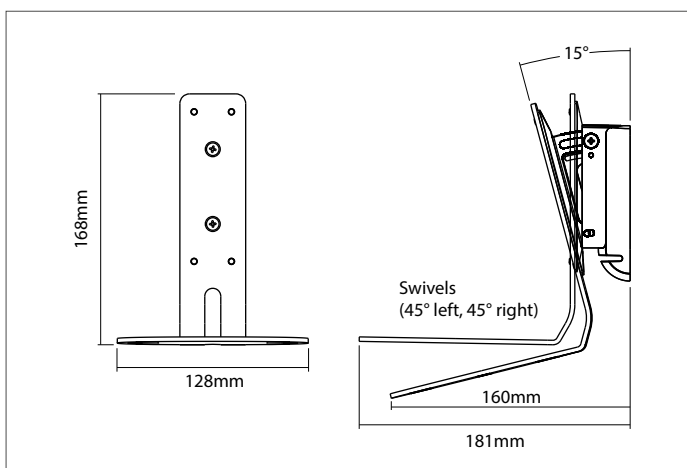

Flexible and functional wall mount to perfectly position the speaker. Includes tilt and swivel adjustment to perfectly angle the sound.

- Bespoke design securely holds the Citation ONE
- Angle your sound with tilt (15°) and swivel (45° left, 45° right)
- Quick and easy to install and adjust
- Can be inverted to securely hold the speaker upside down - so its controls are easily accessible
- Constructed from steel and ABS
- Available in black or grey to match the speaker
- Designed and manufactured in the UK

	Grey:	Black:
Product Code	SDXHKCONEWM1091	SDXHKCONEWM1021
UPC Number	5057964001005	5057964000992

Millimetres / Kilograms	Height	Width	Depth	Weight
Product Size	168	128	181 (max)	0.54
Millimetres / Kilograms	Length	Width	Height	Weight
Retail Carton	210	168	143	0.75
Carton Contents	1 x wall mount and instructions			
Outer Carton Quantity	4	Country of Manufacture	UK	