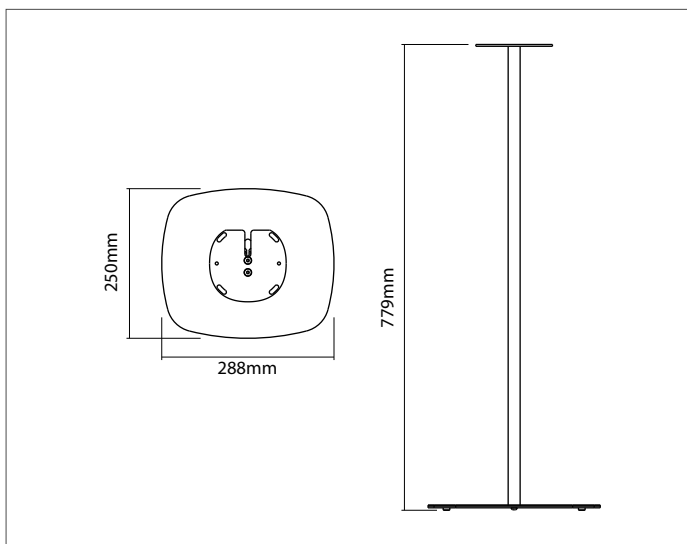

Positions the speaker at the ideal listening height, plus neatly hides away the speaker's power cable. It has a sturdy metal design, with a stable base that can slip under sofas or chairs if needed.

- Bespoke design securely holds the Citation ONE
- Positions the speaker at the ideal height for seated listening
- Clever cable management to keep things tidy
- Quick and easy assembly
- Includes adjustable carpet spikes and rubber feet for wood/tiled floors
- Constructed from steel and aluminium
- Available in black or grey to match the speaker
- Designed and manufactured in the UK

	Grey:	Black:
Product Code	SDXHKCONEFS1091	SDXHKCONEFS1021
UPC Number	5057964001029	5057964001012

Millimetres / Kilograms	Height	Width	Depth	Weight
Product Size	779	288	250	2.9
Millimetres / Kilograms	Length	Width	Height	Weight
Retail Carton	795	260	48	3.6
Carton Contents	1 x floor stand and instructions			
Outer Carton Quantity	4	Country of Manufacture		UK