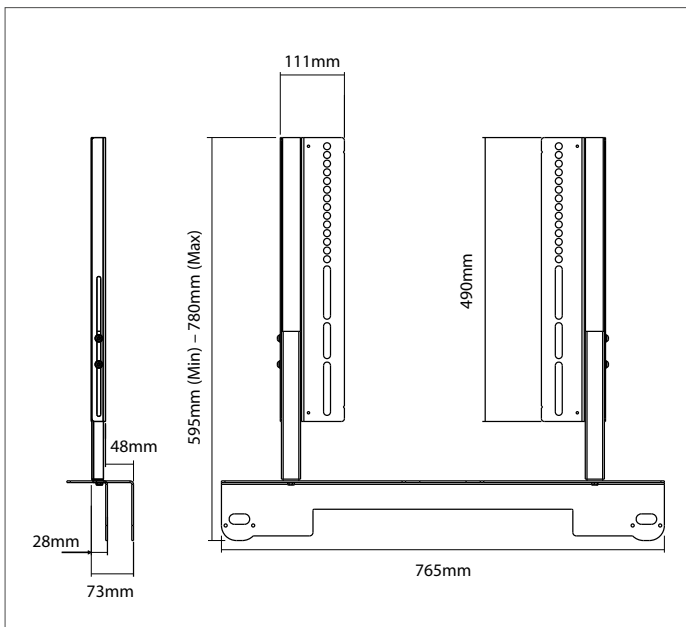

Fixes to TV wall brackets, allowing you to add the soundbar ensuring your sound is aligned with the screen.

- Bespoke design securely holds the Citation Bar
- Easily attaches to existing TV mounts to align the soundbar to the screen
- Allows the soundbar to rotate with the screen when using a full motion mount
- Designed and manufactured in the UK
- Suitable for TV's 40-65"
- Fully adjustable
- Constructed from steel
- Designed and manufactured in the UK

Black:

| | |
|--------------|------------------------|
| Product Code | SDXHKBARTVM1021 |
| UPC Number | 5057964001111 |

| Millimetres / Kilograms | Height | Width | Depth | Weight |
|-------------------------|--|------------------------|------------|-------------|
| Product Size | 780 (max) | 765 | 73 | 4.79 |
| Millimetres / Kilograms | Length | Width | Height | Weight |
| Retail Carton | 790 | 130 | 115 | 5.2 |
| Carton Contents | 1 x mount attachment bracket and instructions | | | |
| Outer Carton Quantity | 4 | Country of Manufacture | | UK |