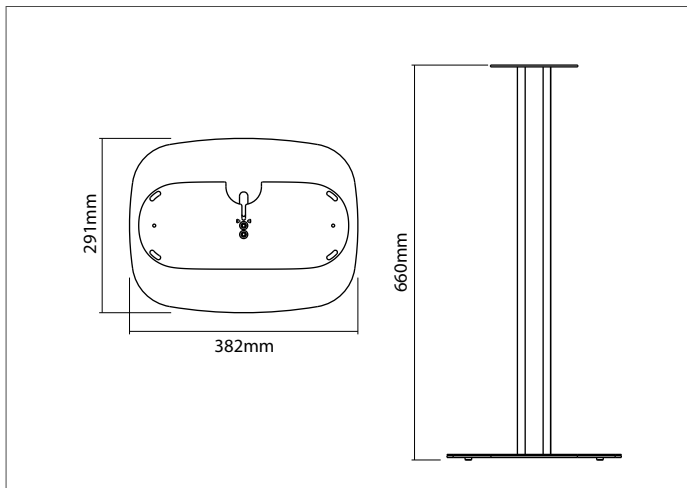

Positions the speaker at the ideal listening height, plus neatly hides away the speaker's power cable. It has a sturdy metal design, with a stable base that can slip under sofas or chairs if needed.

- Bespoke design securely holds the Citation 500
- Positions the speaker at the ideal height for seated listening
- Clever cable management to keep things tidy
- Quick and easy assembly
- Includes adjustable carpet spikes and rubber feet for wood/tiled floors
- Constructed from steel and aluminium
- Available in black or grey to match the speaker
- Designed and manufactured in the UK

	Grey:	Black:
Product Code	SDXHKC500FS1091	SDXHKC500FS1021
UPC Number	5057964001081	5057964001074

Millimetres / Kilograms	Height	Width	Depth	Weight
Product Size	660	382	291	5.0
Millimetres / Kilograms	Length	Width	Height	Weight
Retail Carton	690	300	55	5.85
Carton Contents	1 x floor stand and instructions			
Outer Carton Quantity	4	Country of Manufacture		UK