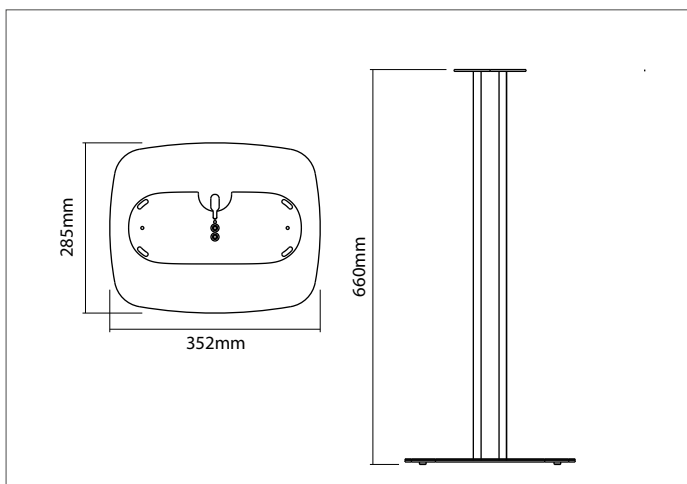

Positions the speaker at the ideal listening height, plus neatly hides away the speaker's power cable. It has a sturdy metal design, with a stable base that can slip under sofas or chairs if needed.

- Bespoke design securely holds the Citation 300
- Positions the speaker at the ideal height for seated listening
- Clever cable management to keep things tidy
- Quick and easy assembly
- Includes adjustable carpet spikes and rubber feet for wood/tiled floors
- Constructed from steel and aluminium
- Available in black or grey to match the speaker
- Designed and manufactured in the UK

	Grey:	Black:
Product Code	SDXHKC300FS1091	SDXHKC300FS1021
UPC Number	5057964001067	5057964001050

Millimetres / Kilograms	Height	Width	Depth	Weight
Product Size	660	352	285	4.5
Millimetres / Kilograms	Length	Width	Height	Weight
Retail Carton	690	305	55	5.2
Carton Contents	1 x floor stand and instructions			
Outer Carton Quantity	4	Country of Manufacture		UK