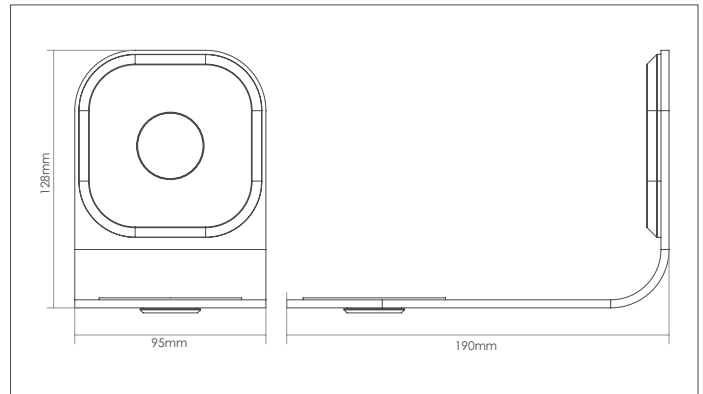

Flexible and functional wall mount to perfectly position the speaker.

- Bespoke design securely holds the Denon Home 350
- Speaker can swivel up to 26° (13° left, 13° right)
- Precision engineered. Quick and easy to fit
- High grade-steel construction
- Available in black or white to match the Denon Home 350
- Designed and manufactured in the UK

	White:	Black:
Product Code	SDXDH350WM1011	SDXDH350WM1021
UPC Number	5057964002019	5057964002026

Millimetres / Kilograms	Height	Width	Depth	Weight
Product Size	128	95	190	0.82
Millimetres / Kilograms	Length	Width	Height	Weight
Retail Carton	210	138	106	1.3
Carton Contents	1 x Wall Mount and Instructions			
Outer Carton Quantity	4	Country of Manufacture	UK	