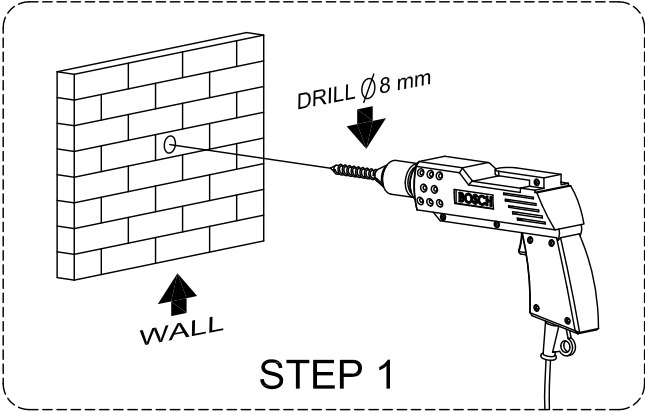

RZ2100

17

OPTION 10

17

OPTION 11

RZ2100

18

Note: It is recommended to use the safety bracket included (part "U") or a Branded TV safety strap (such as Sanus ELM701) for your safety to prevent Cabinet & TV Tip over.