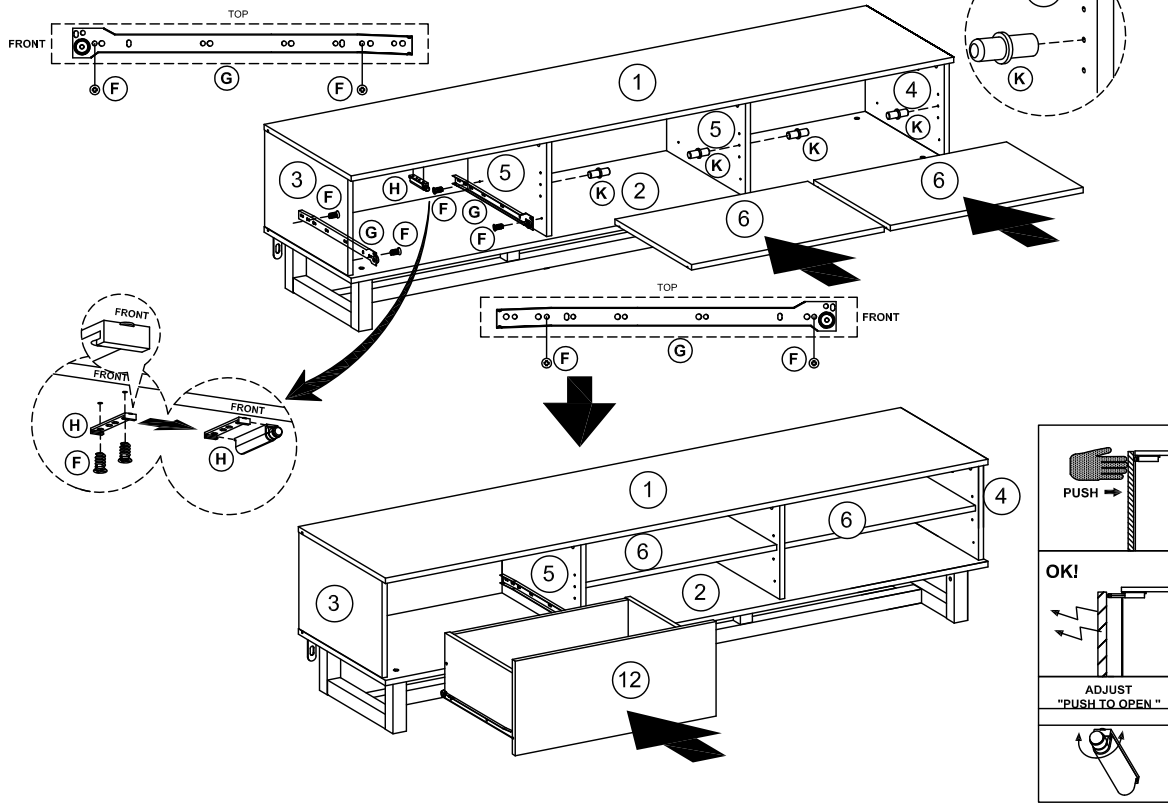

OPTION 6

17

OPTION 7

RZ2100

17

OPTION 8

17

OPTION 9

RZ2100

17

OPTION 10

17

OPTION 11

RZ2100

18

Note: It is recommended to use the safety bracket included (part "U") or a Branded TV safety strap (such as Sanus ELM701) for your safety to prevent Cabinet & TV Tip over.