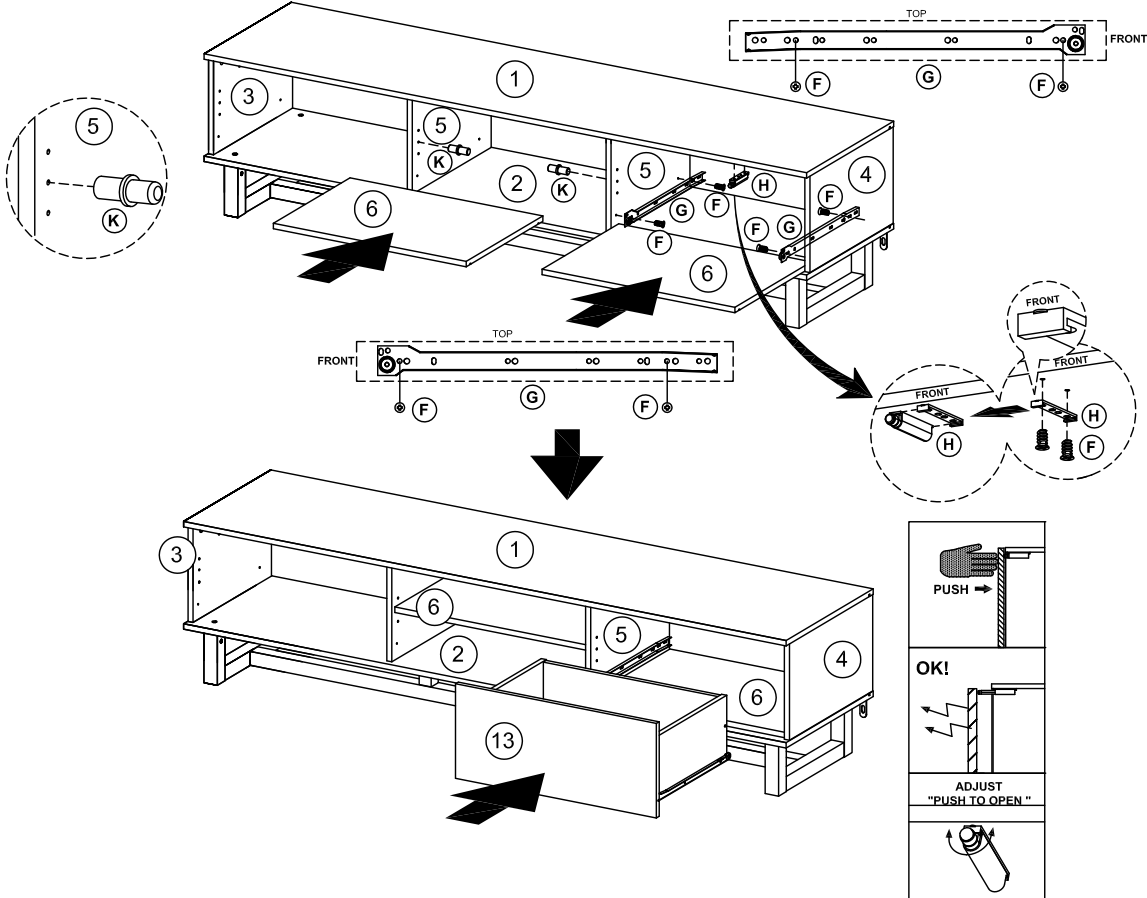

RZ2100

17

OPTION 10

17

OPTION 11

RZ2100

18

Note: It is recommended to use the safety bracket included (part "U") or a Branded TV safety strap (such as Sanus ELM701) for your safety to prevent Cabinet & TV Tip over.