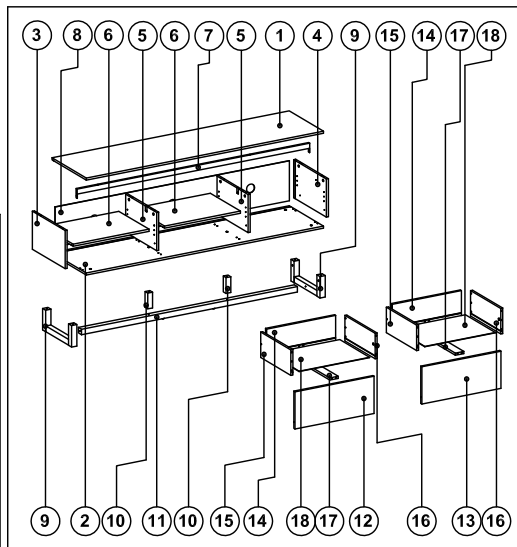

IMPORTANT: Please Choose your preferred configuration (page 8) BEFORE installing draws & shelves
IMPORTANT: REMOVE protective plastic film from panels BEFORE assembling the cabinet

RZ2100

The cabinet top supports up to 55 kg (121 lbs.)
 The drawer supports up to 10 kg (22 lbs.)
 The shelf supports up to 5 kg (11 lbs.)