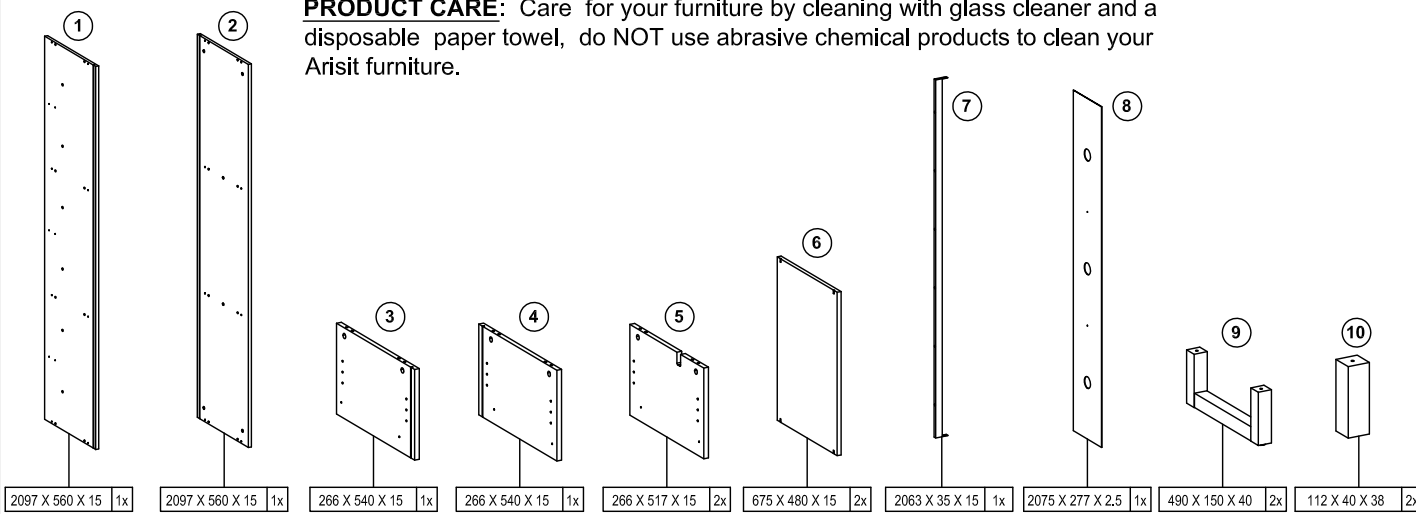

PRODUCT CARE: Care for your furniture by cleaning with glass cleaner and a disposable paper towel, do NOT use abrasive chemical products to clean your Arisit furniture.