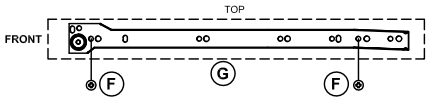

OPTION 6

17

OPTION 7

RZ2100

17

OPTION 8

17

OPTION 9

RZ2100

17

OPTION 10

17

OPTION 11

RZ2100

18

Note: It is recommended to use the safety bracket included (part "U") or a Branded TV safety strap (such as Sanus ELM701) for your safety to prevent Cabinet & TV Tip over.