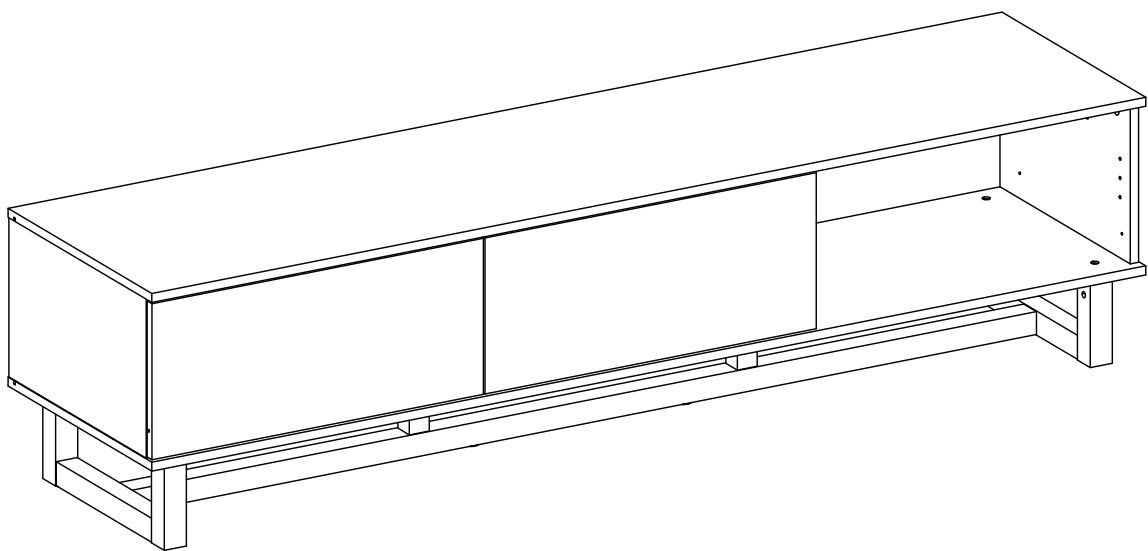

ASSEMBLY INSTRUCTIONS

RZ2100

RAZE SERIES MODULAR AV CABINET

Thank you for choosing AVS RZ2100 Arisit Furniture. Before beginning assembly, please check all parts are included and undamaged. For any assembly or parts enquiries, please contact Arisit Pty Ltd on 1300 762 219 or email to arisit@arisit.com

IMPORTANT: Please Choose your preferred configuration (page 8) BEFORE installing draws & shelves
IMPORTANT: REMOVE protective plastic film from panels BEFORE assembling the cabinet