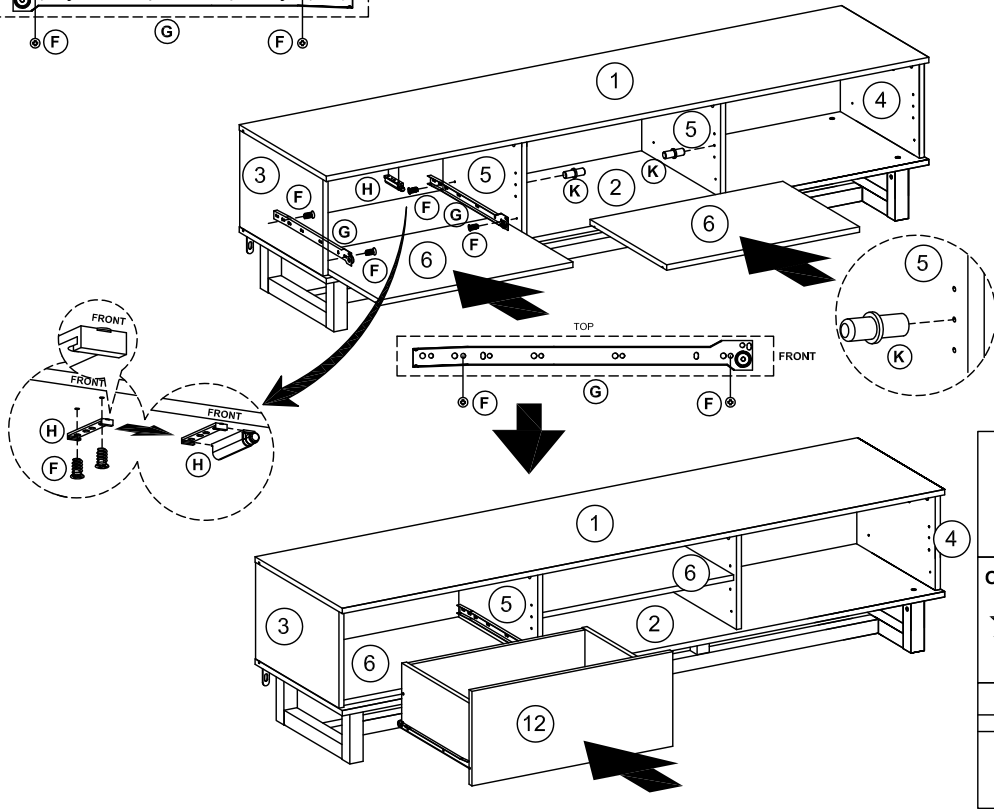

OPTION 6

17

OPTION 7

RZ2100

17

OPTION 8

17

OPTION 9

RZ2100

17

OPTION 10

17

OPTION 11

RZ2100

18

Note: It is recommended to use the safety bracket included (part "U") or a Branded TV safety strap (such as Sanus ELM701) for your safety to prevent Cabinet & TV Tip over.