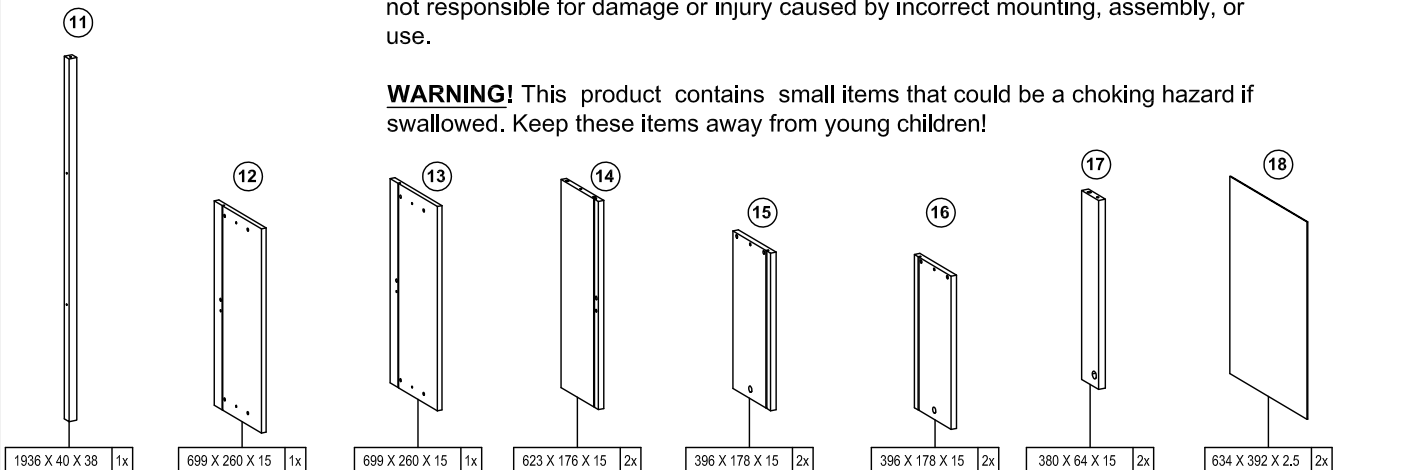

CAUTION: Do not use this product for any purpose not explicitly specified by Arisit. Improper installation may cause property damage or personal injury. If you do not understand these directions, or have doubts about the safety of the installation, contact Arisit Customer Service or call a qualified contractor. Arisit is not responsible for damage or injury caused by incorrect mounting, assembly, or use.

WARNING! This product contains small items that could be a choking hazard if swallowed. Keep these items away from young children!