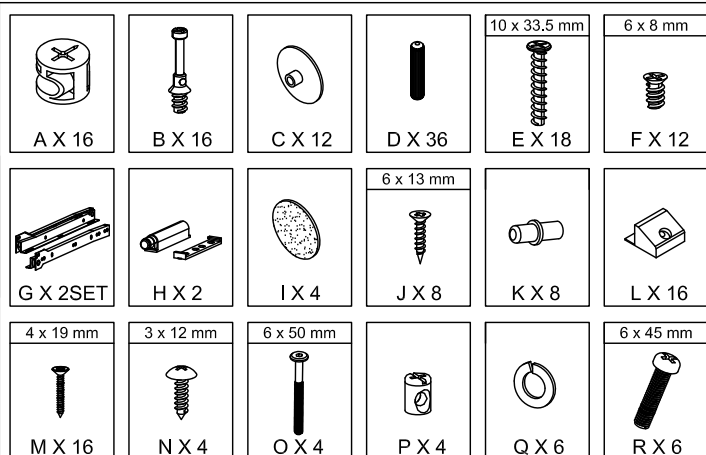

CAUTION: Do not use this product for any purpose not explicitly specified by Arisit. Improper installation may cause property damage or personal injury. If you do not understand these directions, or have doubts about the safety of the installation, contact Arisit Customer Service or call a qualified contractor. Arisit is not responsible for damage or injury caused by incorrect mounting, assembly, or use.

WARNING! This product contains small items that could be a choking hazard if swallowed. Keep these items away from young children!