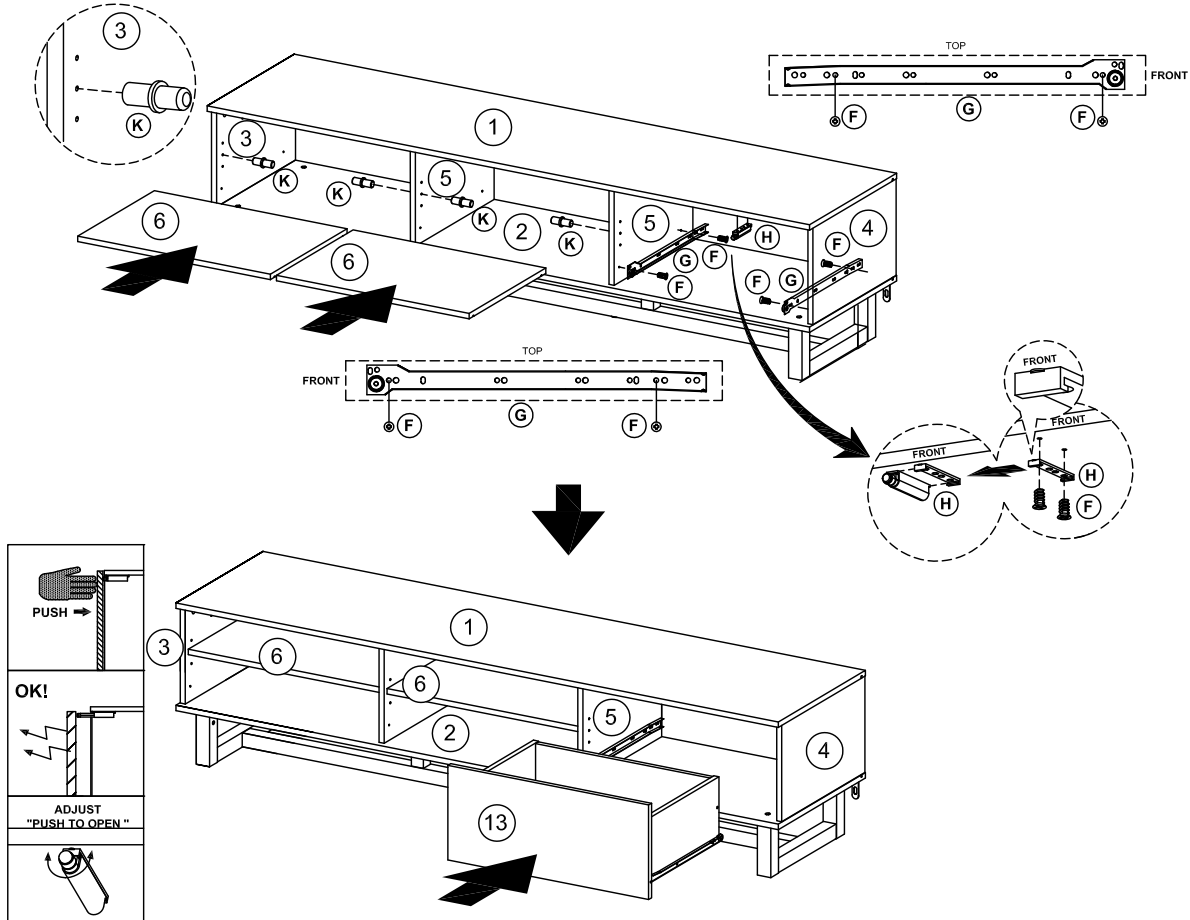

OPTION 6

17

OPTION 7

RZ2100

17

OPTION 8

17

OPTION 9

RZ2100

17

OPTION 10

17

OPTION 11

RZ2100

18

Note: It is recommended to use the safety bracket included (part "U") or a Branded TV safety strap (such as Sanus ELM701) for your safety to prevent Cabinet & TV Tip over.