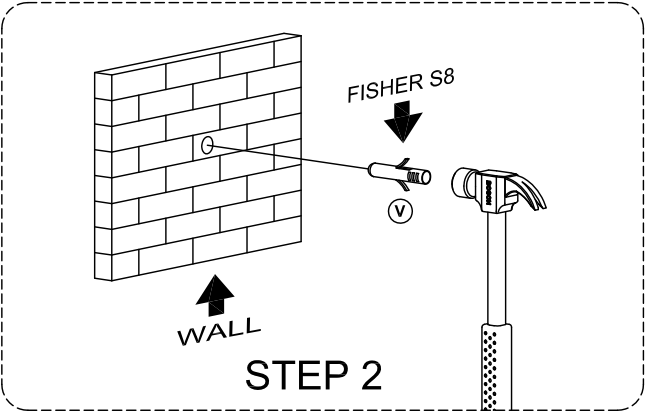

RZ2100

17

OPTION 10

17

OPTION 11

RZ2100

18

Note: It is recommended to use the safety bracket included (part "U") or a Branded TV safety strap (such as Sanus ELM701) for your safety to prevent Cabinet & TV Tip over.