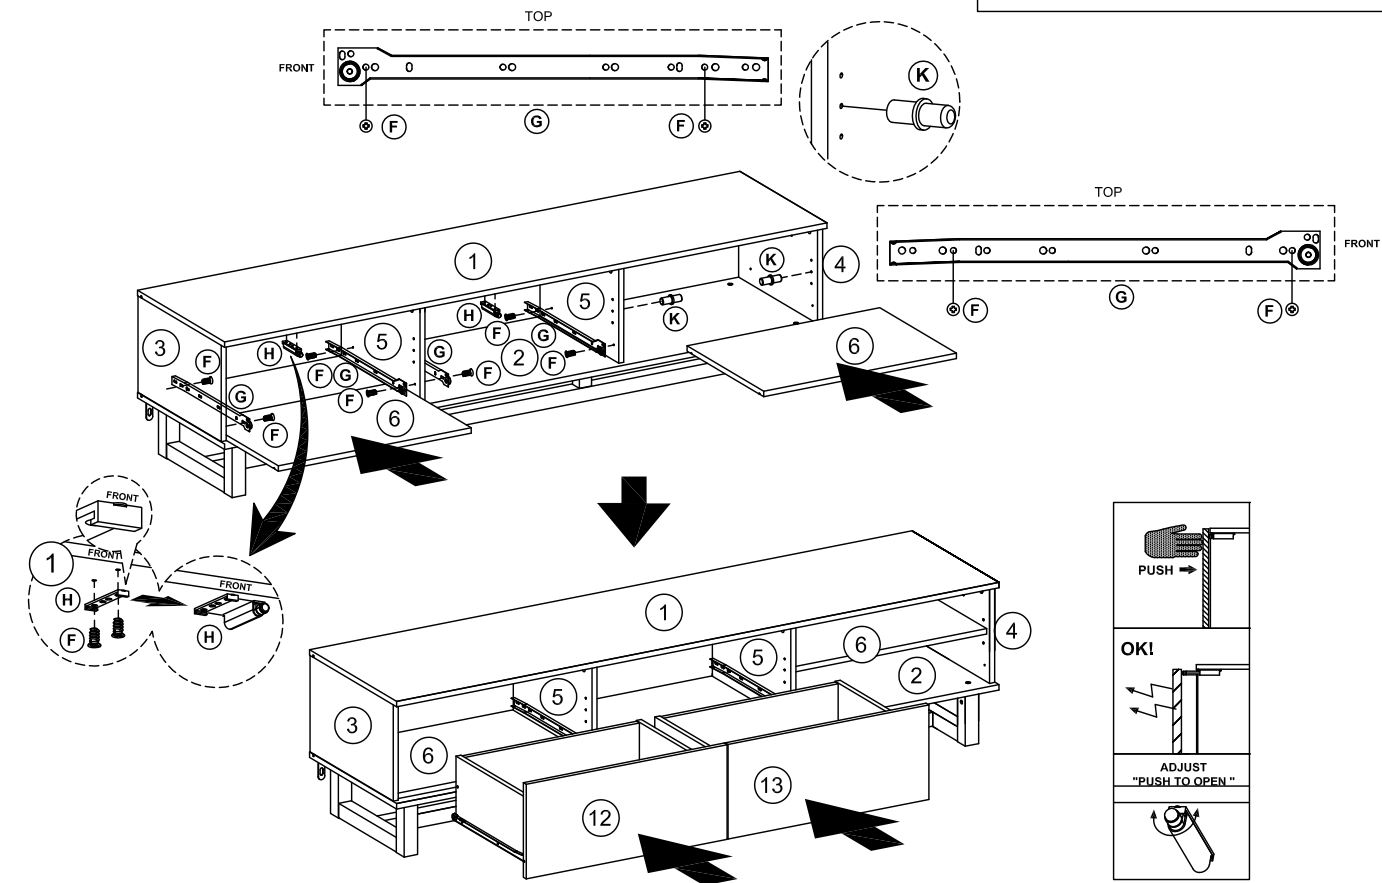

OPTION 5

RZ1500

17

OPTION 6

17

OPTION 7

RZ1500

17

OPTION 12

17

OPTION 13

RZ1500

18

Note: It is recommended to use the safety bracket included (part "U") or a Branded TV safety strap (such as Sanus ELM701) for your safety to prevent Cabinet & TV Tip over.