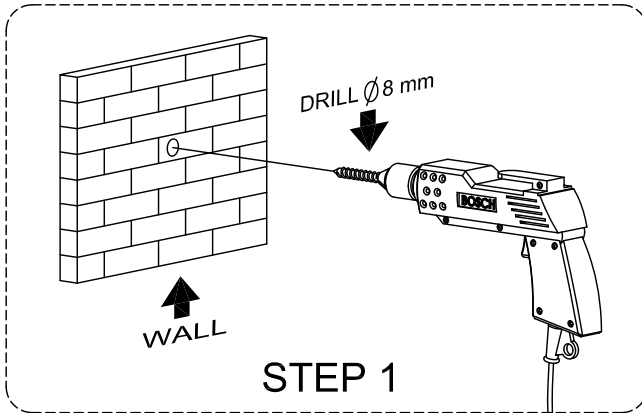

OPTION 12

17

OPTION 13

RZ1500

18

Note: It is recommended to use the safety bracket included (part "U") or a Branded TV safety strap (such as Sanus ELM701) for your safety to prevent Cabinet & TV Tip over.