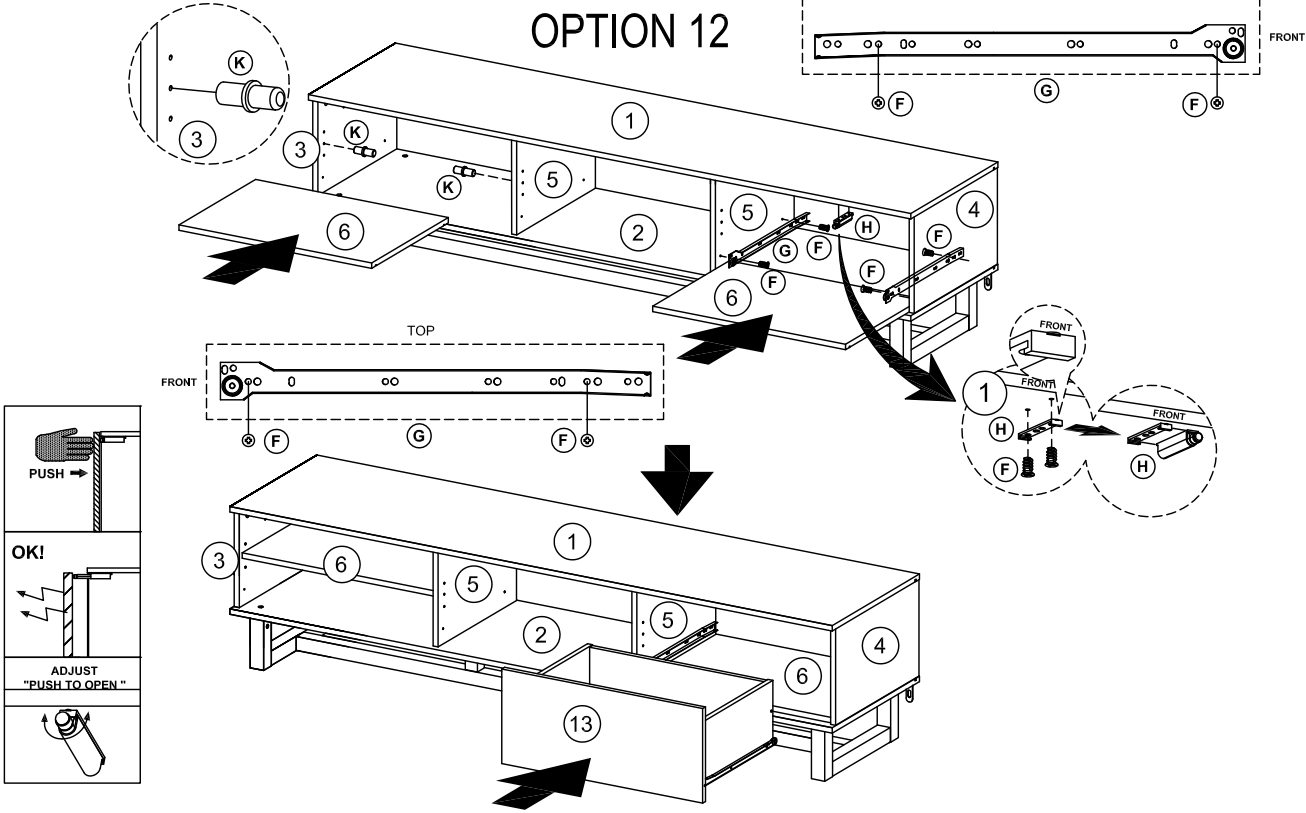

OPTION 5

RZ1500

17

OPTION 6

17

OPTION 7

RZ1500

17

OPTION 12

17

OPTION 13

RZ1500

18

Note: It is recommended to use the safety bracket included (part "U") or a Branded TV safety strap (such as Sanus ELM701) for your safety to prevent Cabinet & TV Tip over.