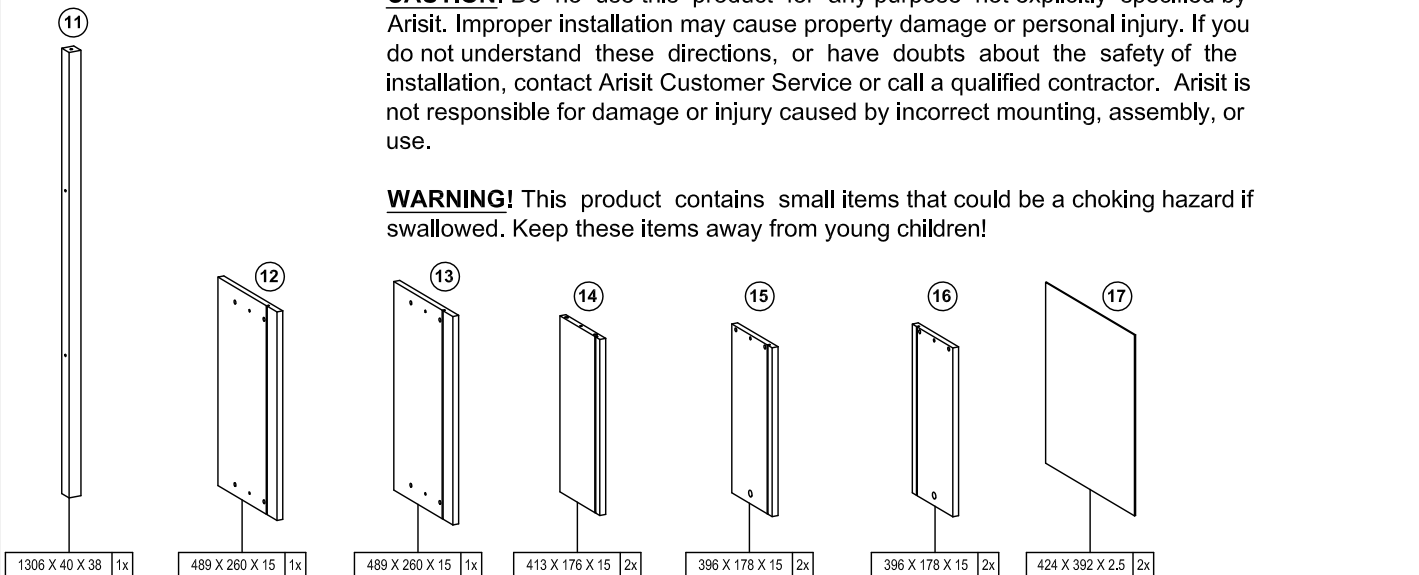

CAUTION: Do not use this product for any purpose not explicitly specified by Arisit. Improper installation may cause property damage or personal injury. If you do not understand these directions, or have doubts about the safety of the installation, contact Arisit Customer Service or call a qualified contractor. Arisit is not responsible for damage or injury caused by incorrect mounting, assembly, or use.

WARNING! This product contains small items that could be a choking hazard if swallowed. Keep these items away from young children!