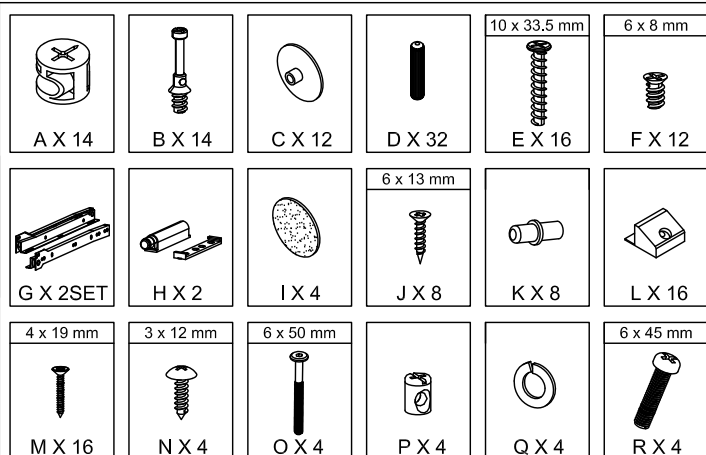

CAUTION: Do not use this product for any purpose not explicitly specified by Arisit. Improper installation may cause property damage or personal injury. If you do not understand these directions, or have doubts about the safety of the installation, contact Arisit Customer Service or call a qualified contractor. Arisit is not responsible for damage or injury caused by incorrect mounting, assembly, or use.

WARNING! This product contains small items that could be a choking hazard if swallowed. Keep these items away from young children!