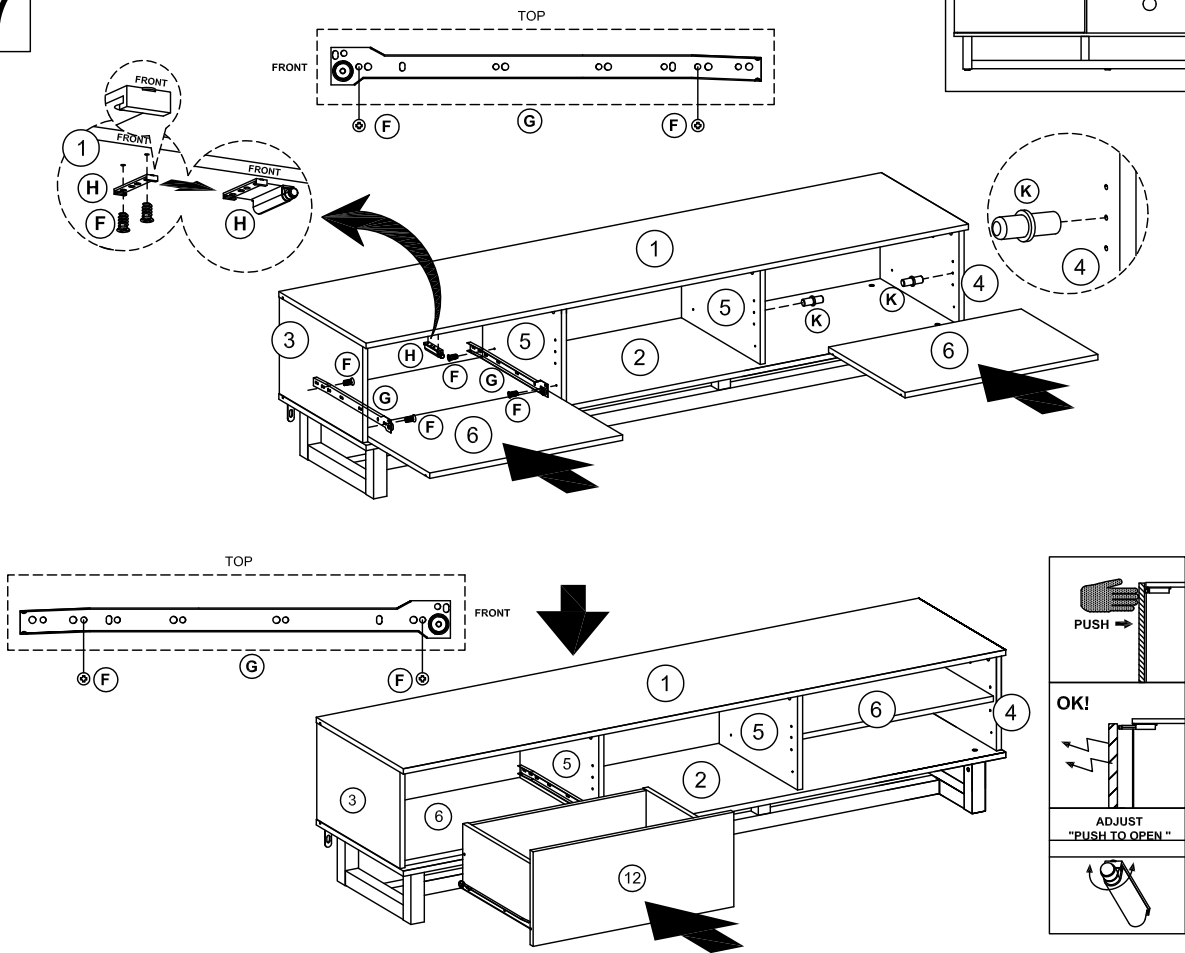

OPTION 5

RZ1500

17

OPTION 6

17

OPTION 7

RZ1500

17

OPTION 12

17

OPTION 13

RZ1500

18

Note: It is recommended to use the safety bracket included (part "U") or a Branded TV safety strap (such as Sanus ELM701) for your safety to prevent Cabinet & TV Tip over.