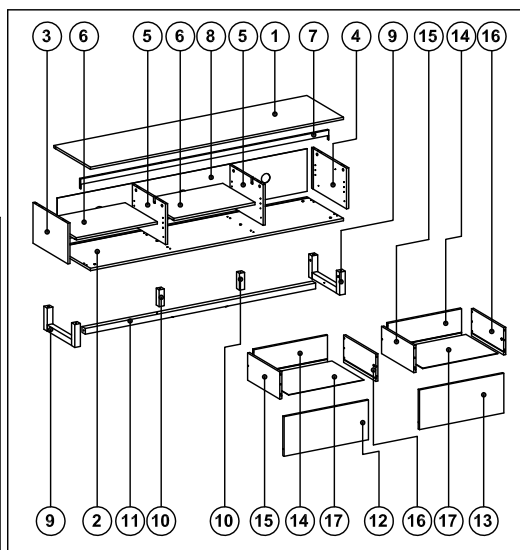

IMPORTANT: Please Choose your preferred configuration (page 8) BEFORE installing draws & shelves
IMPORTANT: REMOVE protective plastic film from panels BEFORE assembling the cabinet

RZ1500

The cabinet top supports up to 55 kg (121 lbs.)
 The each drawer supports up to 10 kg (22 lbs.)
 The shelf supports up to 5 kg (11 lbs.)