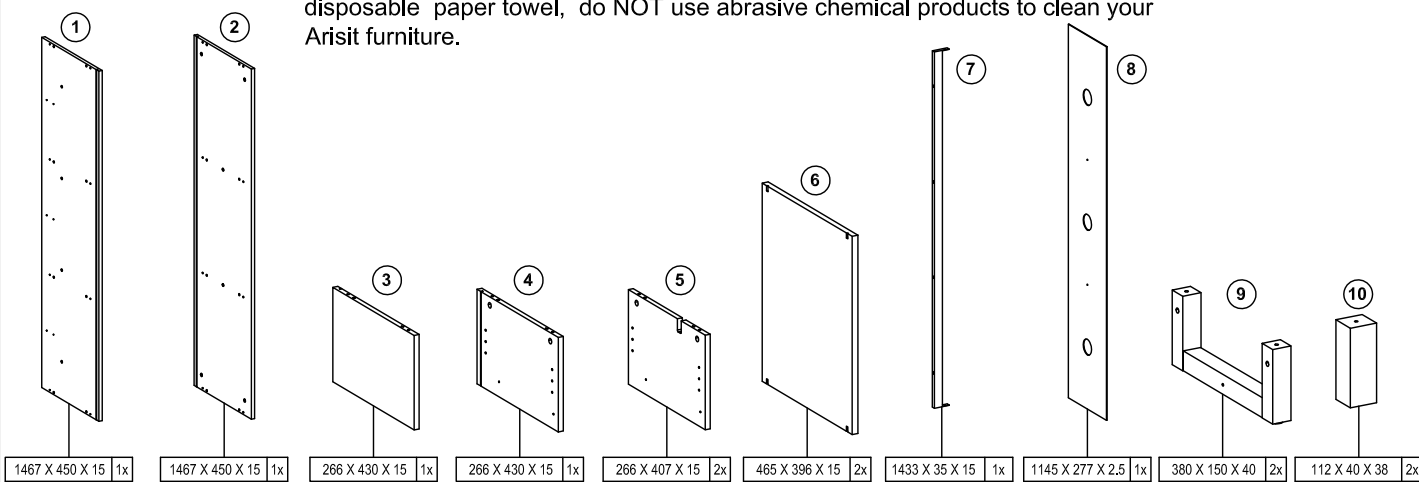

PRODUCT CARE: Care for your furniture by cleaning with glass cleaner and a disposable paper towel, do NOT use abrasive chemical products to clean your Arisit furniture.