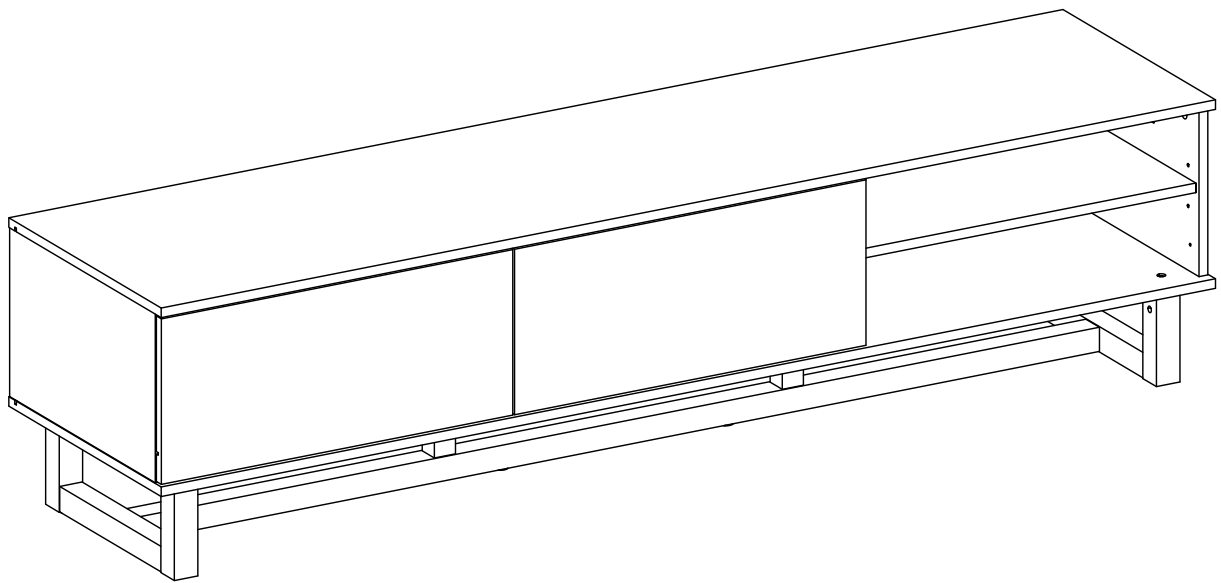

ASSEMBLY INSTRUCTIONS

RZ1500

RAZE SERIES MODULAR AV CABINET

Thank you for choosing AVS RZ1500 Arisit Furniture. Before beginning assembly, please check all parts are included and undamaged. For any assembly or parts enquiries, please contact Arisit Pty Ltd on 1300 762 219 or email to arisit@arisit.com

IMPORTANT: Please Choose your preferred configuration (page 8) BEFORE installing draws & shelves
IMPORTANT: REMOVE protective plastic film from panels BEFORE assembling the cabinet