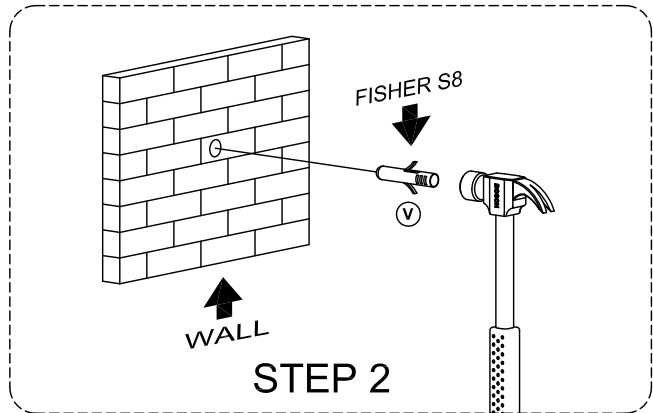

OPTION 12

17

OPTION 13

RZ1500

18

Note: It is recommended to use the safety bracket included (part "U") or a Branded TV safety strap (such as Sanus ELM701) for your safety to prevent Cabinet & TV Tip over.