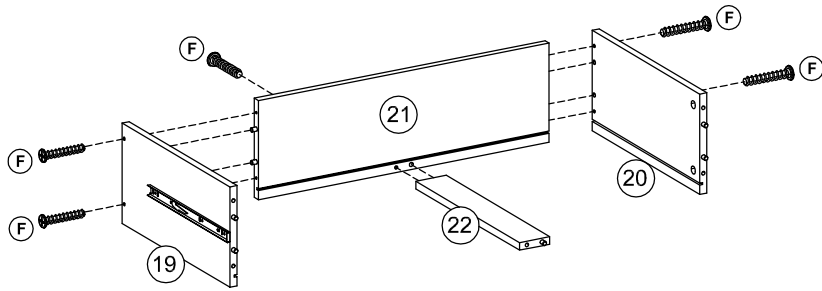

PREM2000GB

32