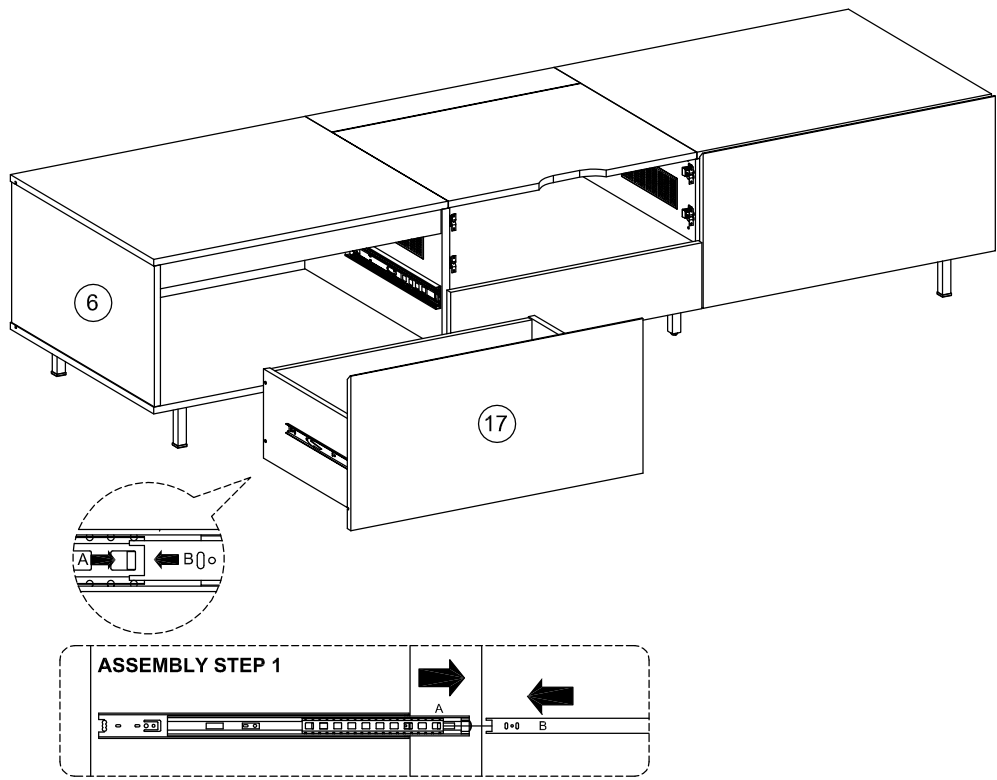

# PREM2000GB

35

36

37

NO	ID PART	DRAWING PART	DESCRIPTION	UNIQUE CODE OF HARDWARE
1	A		CAMLOCK (15 X 12 MM)	PREM2000GBA
2	B		CAMBOLT (7,5 X 32 MM)	PREM2000GBB
3	C		CAM CAP (17 MM)	PREM2000GBC
4	D		PEN DOWEL (8 X 32 MM)	PREM2000GBD
5	E		FLAT HEAD SCREW (6 X 8 MM)	PREM2000GBE
6	F		FLAT HEAD SCREW (10 X 33,5 MM)	PREM2000GBF
7	G		DRAWER RAIL	PREM2000GBG
8	H		CAMBOLT (DOUBLE END)	PREM2000GBH
9	I		FLAT HEAD SCREW (4 X 13 MM)	PREM2000GBI
10	J		BACKPLY STOPPER	PREM2000GBJ
11	K		FLAT HEAD SCREW (4 X 15 MM)	PREM2000GBK
12	L		BOLT WEDGEFIX	PREM2000GBL
13	M		NEW SHELF PIN	PREM2000GBM
14	N		CATCHES ROLLER	PREM2000GBN
15	O		PAN HEAD SCREW (4 X 10 MM)	PREM2000GBO
16	P		HINGE	PREM2000GBP
17	Q		SHELF PIN	PREM2000GBQ
18	R		CABLE HOLE COVER	PREM2000GBR
19	S		CAMFIX NO TOOL	PREM2000GBS
20	T		PNEUMATIC BRACING 100N PULL DOWN	PREM2000GBT
21	U		LEG	PREM2000GBU
22	V		ADJUSTABLE LEG	PREM2000GBV
23	W		FLAT HEAD SCREW (6 X 13 MM)	PREM2000GBW