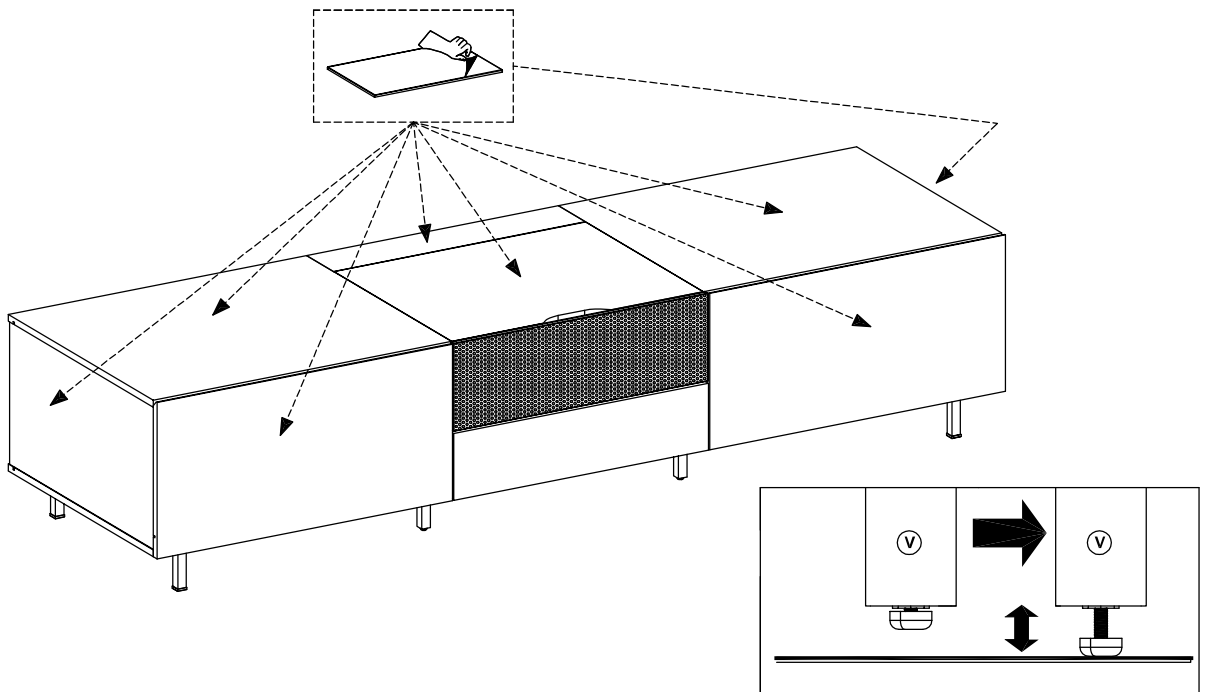

# PREM2000GB

35

36

37

NO	ID PART	DRAWING PART	DESCRIPTION	UNIQUE CODE OF HARDWARE
1	A		CAMLOCK (15 X 12 MM)	PREM2000GBA
2	B		CAMBOLT (7,5 X 32 MM)	PREM2000GBB
3	C		CAM CAP (17 MM)	PREM2000GBC
4	D		PEN DOWEL (8 X 32 MM)	PREM2000GBD
5	E		FLAT HEAD SCREW (6 X 8 MM)	PREM2000GBE
6	F		FLAT HEAD SCREW (10 X 33,5 MM)	PREM2000GBF
7	G		DRAWER RAIL	PREM2000GBG
8	H		CAMBOLT (DOUBLE END)	PREM2000GBH
9	I		FLAT HEAD SCREW (4 X 13 MM)	PREM2000GBI
10	J		BACKPLY STOPPER	PREM2000GBJ
11	K		FLAT HEAD SCREW (4 X 15 MM)	PREM2000GBK
12	L		BOLT WEDGEFIX	PREM2000GBL
13	M		NEW SHELF PIN	PREM2000GBM
14	N		CATCHES ROLLER	PREM2000GBN
15	O		PAN HEAD SCREW (4 X 10 MM)	PREM2000GBO
16	P		HINGE	PREM2000GBP
17	Q		SHELF PIN	PREM2000GBQ
18	R		CABLE HOLE COVER	PREM2000GBR
19	S		CAMFIX NO TOOL	PREM2000GBS
20	T		PNEUMATIC BRACING 100N PULL DOWN	PREM2000GBT
21	U		LEG	PREM2000GBU
22	V		ADJUSTABLE LEG	PREM2000GBV
23	W		FLAT HEAD SCREW (6 X 13 MM)	PREM2000GBW