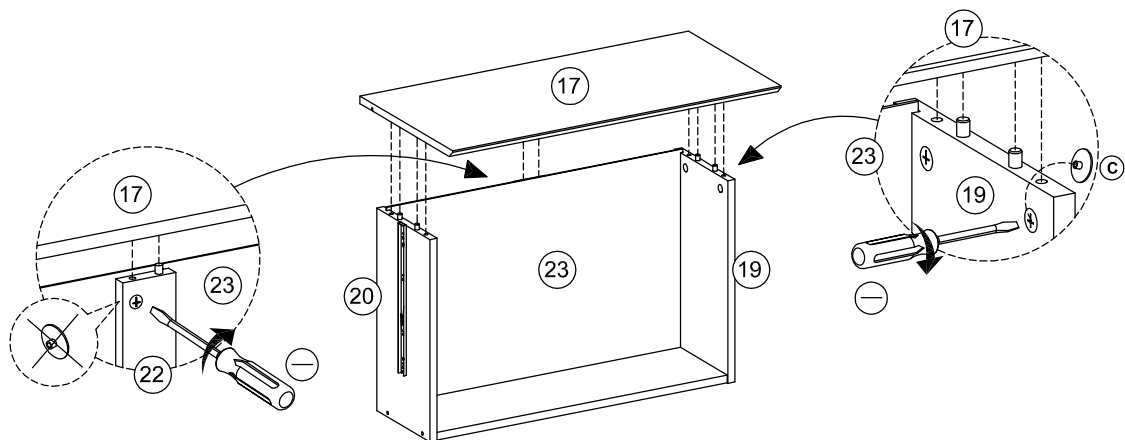

# PREM2000GB

35

36

37

NO	ID PART	DRAWING PART	DESCRIPTION	UNIQUE CODE OF HARDWARE
1	A		CAMLOCK (15 X 12 MM)	PREM2000GBA
2	B		CAMBOLT (7,5 X 32 MM)	PREM2000GBB
3	C		CAM CAP (17 MM)	PREM2000GBC
4	D		PEN DOWEL (8 X 32 MM)	PREM2000GBD
5	E		FLAT HEAD SCREW (6 X 8 MM)	PREM2000GBE
6	F		FLAT HEAD SCREW (10 X 33,5 MM)	PREM2000GBF
7	G		DRAWER RAIL	PREM2000GBG
8	H		CAMBOLT (DOUBLE END)	PREM2000GBH
9	I		FLAT HEAD SCREW (4 X 13 MM)	PREM2000GBI
10	J		BACKPLY STOPPER	PREM2000GBJ
11	K		FLAT HEAD SCREW (4 X 15 MM)	PREM2000GBK
12	L		BOLT WEDGEFIX	PREM2000GBL
13	M		NEW SHELF PIN	PREM2000GBM
14	N		CATCHES ROLLER	PREM2000GBN
15	O		PAN HEAD SCREW (4 X 10 MM)	PREM2000GBO
16	P		HINGE	PREM2000GBP
17	Q		SHELF PIN	PREM2000GBQ
18	R		CABLE HOLE COVER	PREM2000GBR
19	S		CAMFIX NO TOOL	PREM2000GBS
20	T		PNEUMATIC BRACING 100N PULL DOWN	PREM2000GBT
21	U		LEG	PREM2000GBU
22	V		ADJUSTABLE LEG	PREM2000GBV
23	W		FLAT HEAD SCREW (6 X 13 MM)	PREM2000GBW