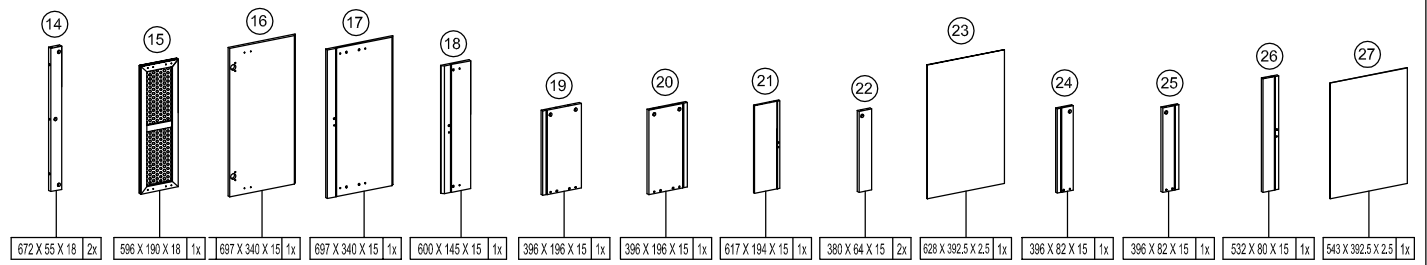

A X 32	B X 28	BLACK C X 24	D X 46	6 x 8 mm E X 16	10 x 33,5 mm F X 26	G X 2
H X 2	4 x 13 mm I X 8	J X 16	4 x 15 mm K X 24	L X 4	M X 4	N X 4
4 x 10 mm O X 42	P X 2	Q X 4	R X 1	S X 4	T X 2	U X 4
V X 4	W X 6	X X 4	Y X 4	Z X 4	AA X 4	AB X 4

Arisit intends to make this manual accurate and complete. However, Arisit makes no claim that the information contained herein covers all details, conditions, or variations. Nor does it provide for every possible contingency in connection with the installation or use of this product. The information contained in this document is subject to change without notice or obligation of any kind. Arisit makes no representation of warranty, expressed or implied, regarding the information contained herein. Arisit assumes no responsibility for accuracy, completeness or sufficiency of the information contained in this document.