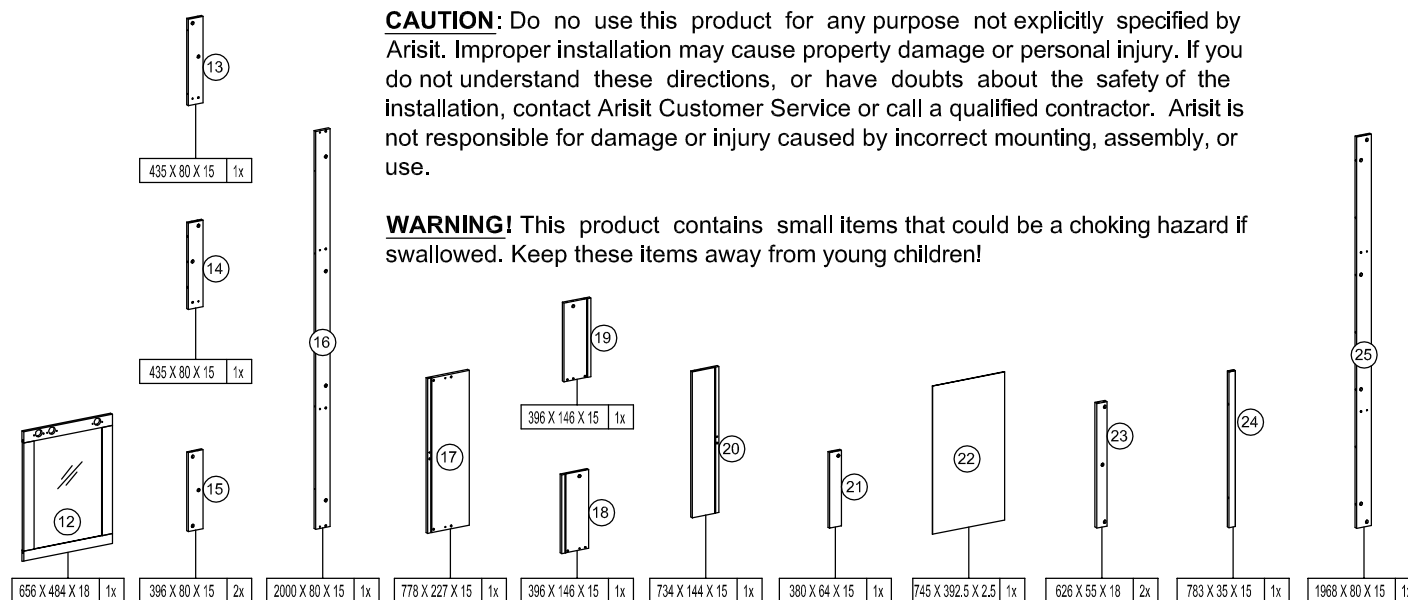

CAUTION: Do not use this product for any purpose not explicitly specified by Arisit. Improper installation may cause property damage or personal injury. If you do not understand these directions, or have doubts about the safety of the installation, contact Arisit Customer Service or call a qualified contractor. Arisit is not responsible for damage or injury caused by incorrect mounting, assembly, or use.

WARNING! This product contains small items that could be a choking hazard if swallowed. Keep these items away from young children!