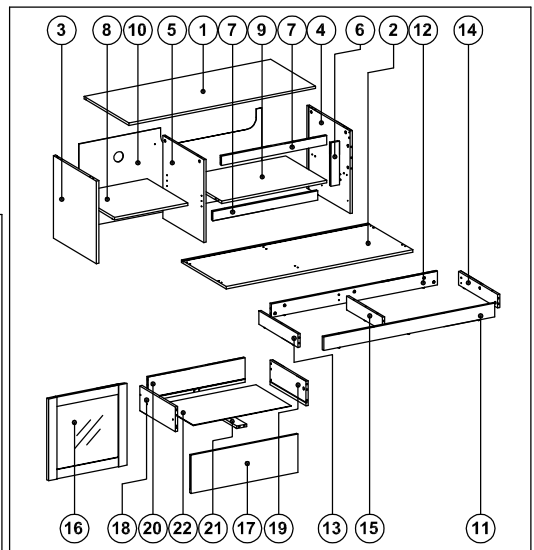

The cabinet top supports up to 50 kg (110 lbs.)

PRODUCT CARE: Care for your furniture by cleaning with glass cleaner and a disposable paper towel, do NOT use abrasive chemical products to clean your AVS furniture