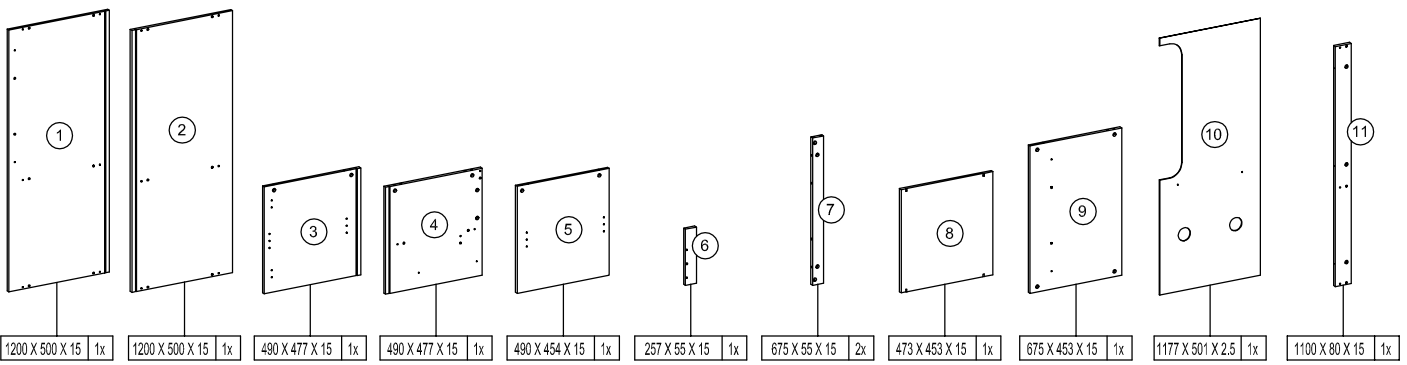

CAUTION: Do not use this product for any purpose not explicitly specified by AVS. Improper installation may cause property damage or personal injury. If you do not understand these directions, or have doubts about the safety of the installation, contact AVS Customer Service or call a qualified contractor. AVS is not responsible for damage or injury caused by incorrect mounting, assembly, or use.

WARNING! This product contains small items that could be a choking hazard if swallowed. Keep these items away from young children!