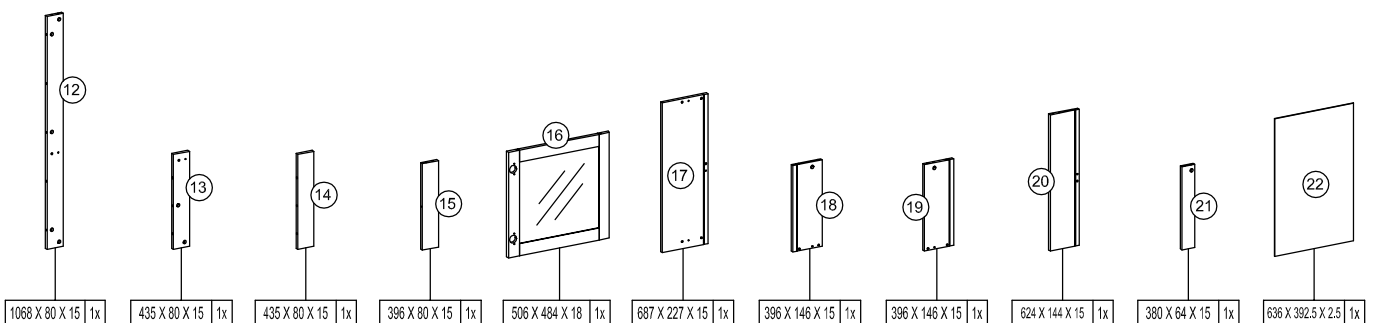

A X 38	B X 38	OAK SOL C X 25	D X 51	E X 8
F X 1SET	10 x 33.5 mm G X 9	H X 10	4 x 19 mm I X 10	4 x 12 mm J X 3
4 x 10 mm K X 4	L X 2	M X 4	WHITE NX 12	OX 8

Arisit intends to make this manual accurate and complete. However, Arisit makes no claim that the information contained herein covers all details, conditions, or variations. Nor does it provide for every possible contingency in connection with the installation or use of this product. The information contained in this document is subject to change without notice or obligation of any kind. Arisit makes no representation of warranty, expressed or implied, regarding the information contained herein. Arisit assumes no responsibility for accuracy, completeness or sufficiency of the information contained in this document.