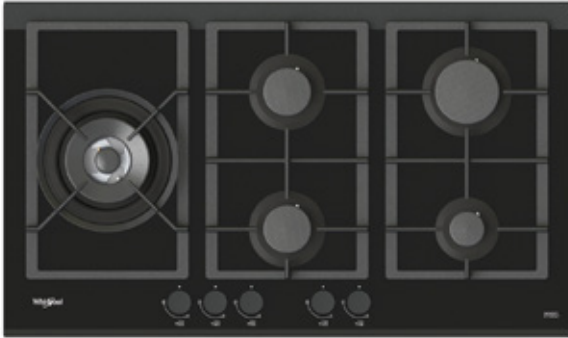

GGW870NBAUS

90cm 5 Burner Built-In Hob

FEATURES & BENEFITS

WHIRLPOOL BLACK RANGE

Sleek in black, gas cooktop on glass is classy with front beveled finish, and black knobs, to fit any kitchen design.

SCHOTT CERAN GLASS

More durability with high quality Schott Ceran cooktop glass, that is resistant to scratches, hard knocks and high temperature. Cleaning up is also exceptionally easy.

ULTRA RAPID BURNER

14.5MJ/h of power, for faster and better cooking results.

CAST IRON GRID & WOK STAND

With cast iron grid and wok stand, you can now cook with ease. Cast iron is durable, has better heat conduction and is non-slip on cookwares. Wok stand also facilitates various styles of cooking and flexibility to accommodate a wider range of cooking utensils.

SAFETY AUTO LOCK

A safety system that automatically stops gas flow in a flame out situation.

TECHNICAL SPECIFICATIONS

MAIN COLOUR FINISH	Black Glass
PRODUCT DIMENSIONS	870mm (W) x 510mm (D)
CUT OUT DIMENSIONS	833mm (W) x 55mm (H) x 475mm (D)
PACKAGE DIMENSIONS	580mm (W) x 145mm (H) x 990mm (D)
EAN	9320921078430
BURNERS	5, Black
CONTROLS	5 Front Knobs
TRIVETS	Cast Iron
IGNITION	Electric
SAFETY	Auto Lock
ELECTRICAL RATING	10Amp
ELECTRICAL CONNECTION	Plug Supplied
INSTALLATION	Built-in
NET WEIGHT	18.6kg
WARRANTY	5 Year Warranty
ACCESSORIES INCLUDED	ULPG Conversion Kit, Cast Iron Wok Stand
ORIGIN	Made in Europe