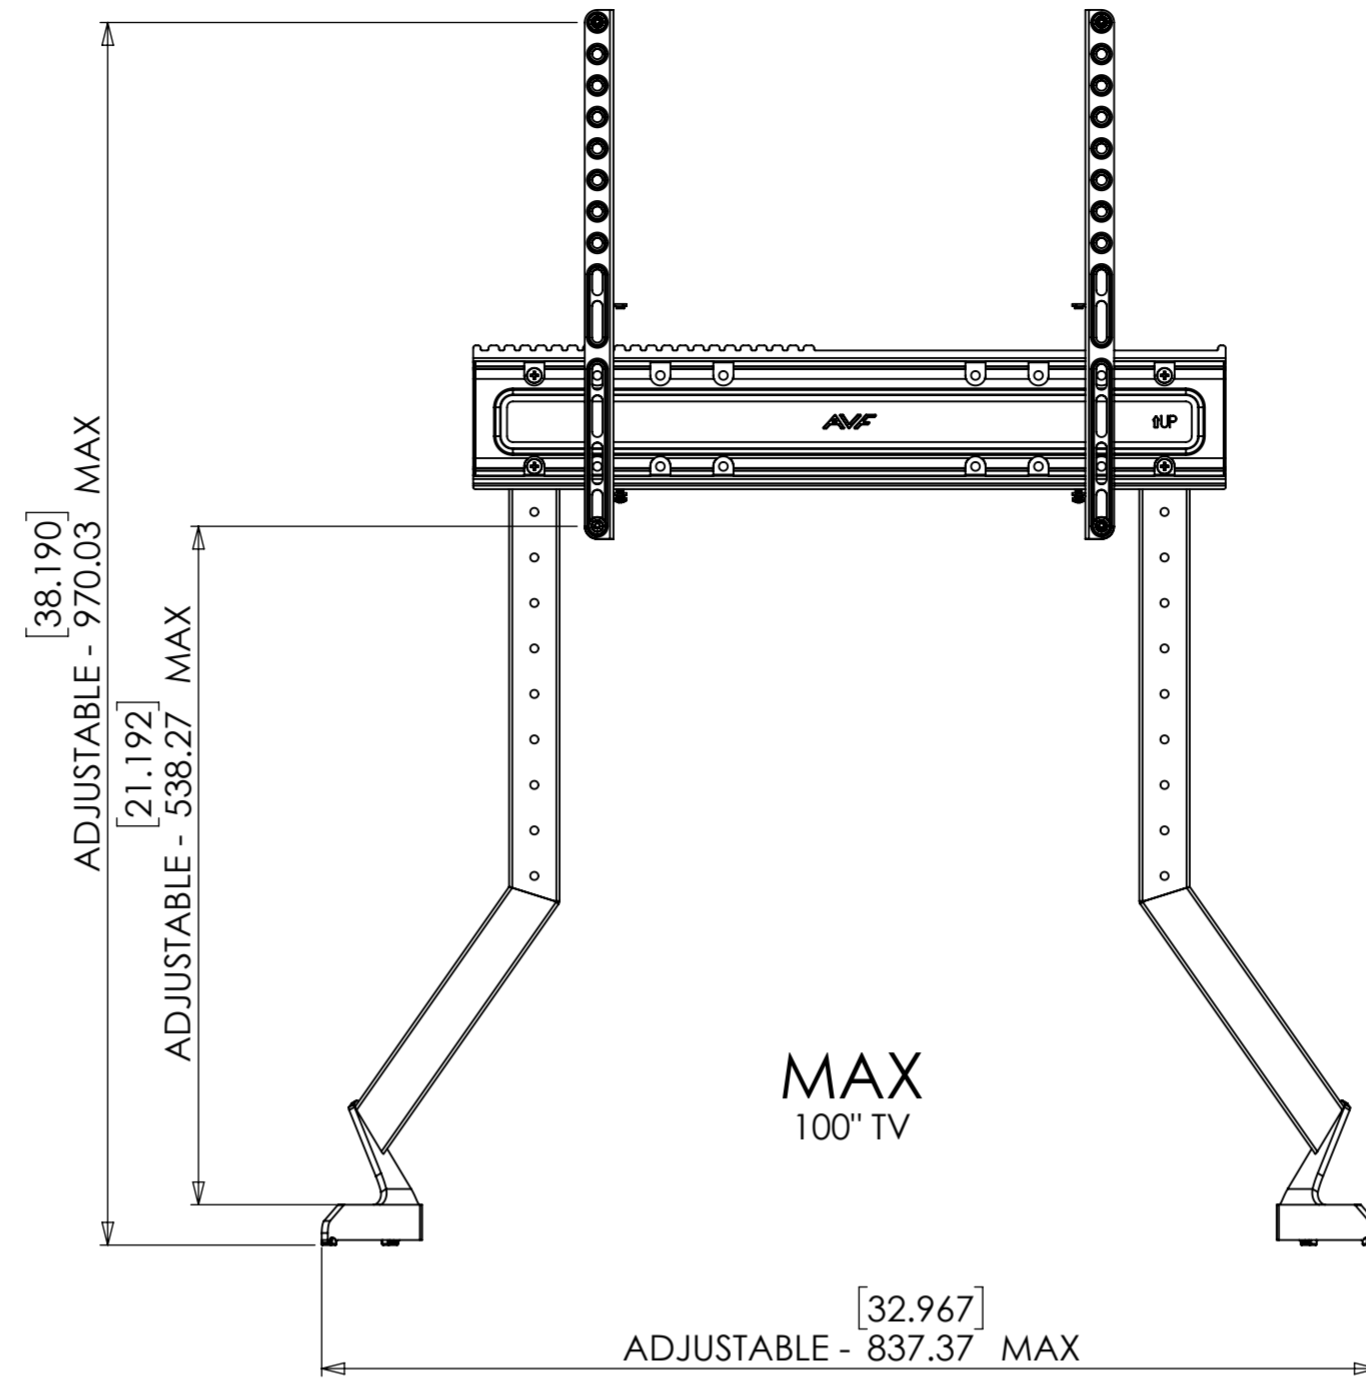

[23.504]  
597

PRODUCT WEIGHT 4489.34g  
 WITHOUT TV OR PACKAGING