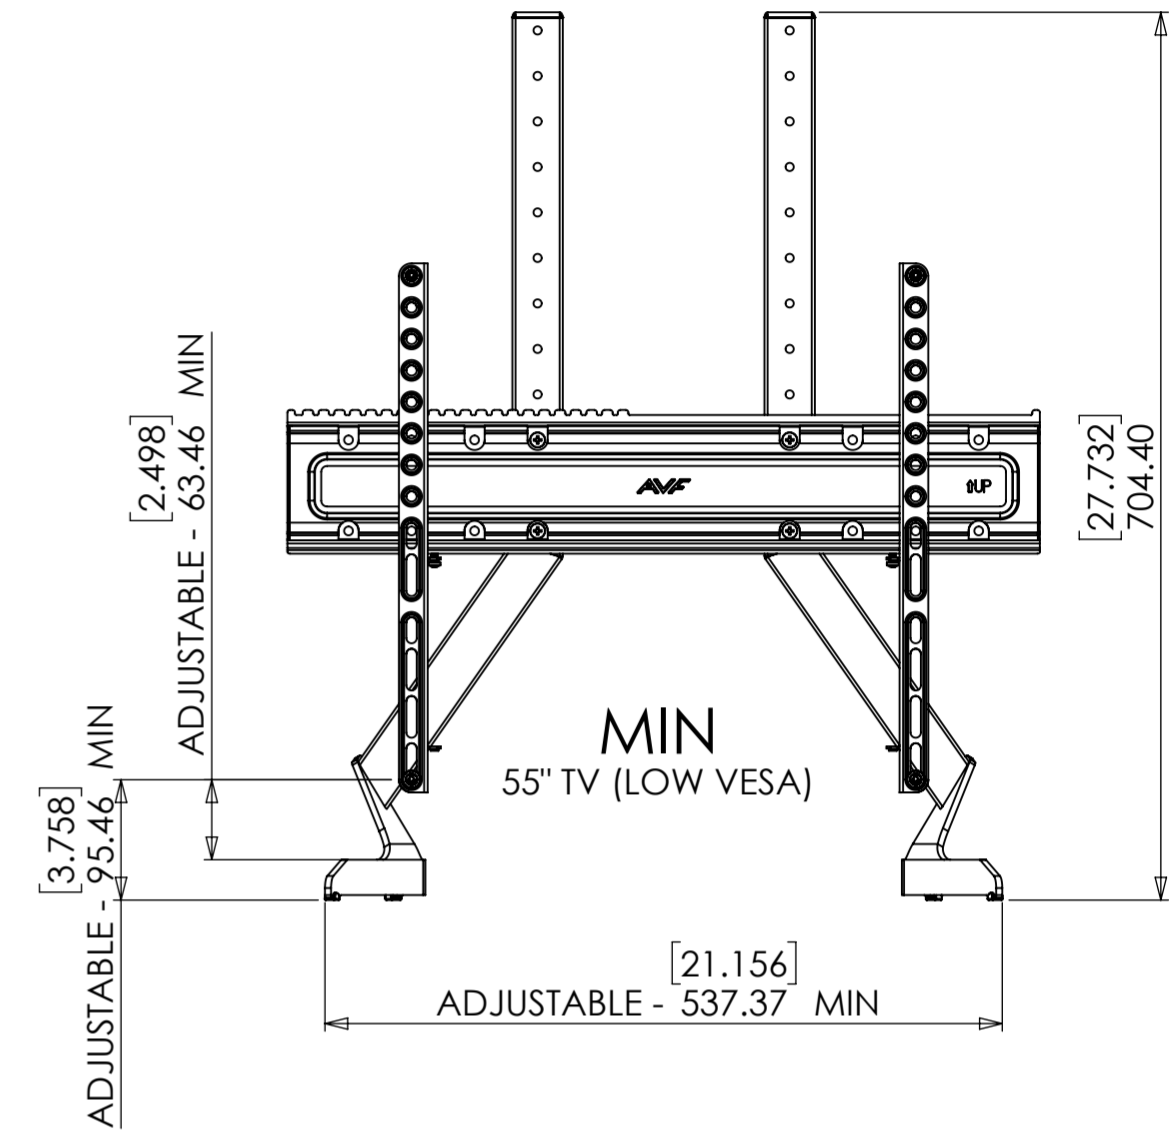

[23.504]  
597

PRODUCT WEIGHT 4489.34g  
 WITHOUT TV OR PACKAGING