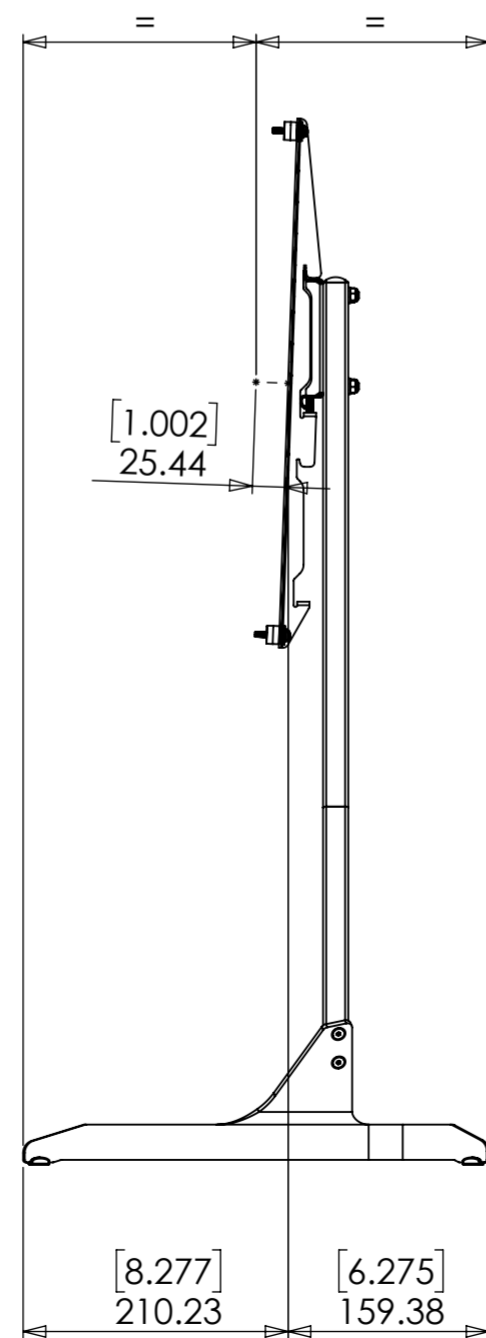

[23.504]  
597

PRODUCT WEIGHT 4489.34g  
 WITHOUT TV OR PACKAGING