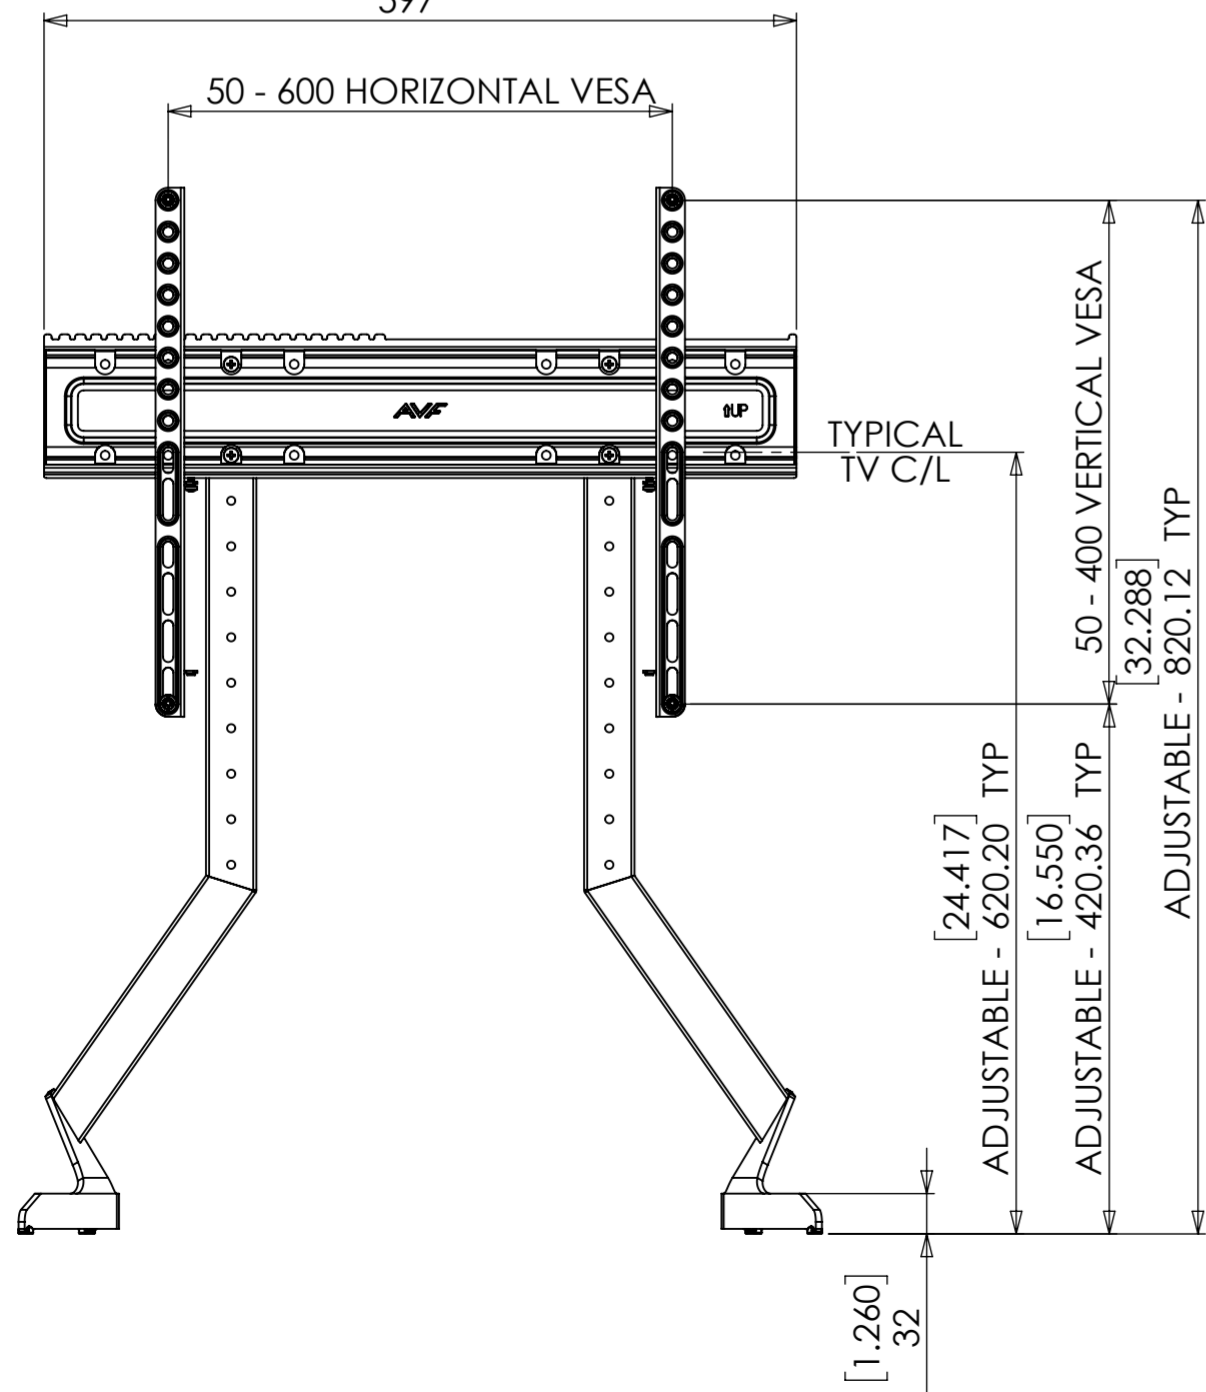

[23.504]  
597

PRODUCT WEIGHT 4489.34g  
 WITHOUT TV OR PACKAGING