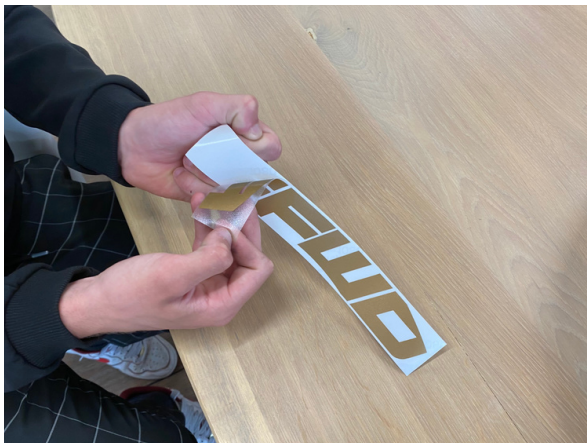

**GET CONFIDENT.
GO FAST.**

FFWD

HOW TO APPLY CUSTOM DECALS

Step 1:
Separate the white foil from
the decal foil.

Step 2:
Start lining out the FFWD D on your
decal with the D on the rim.

Step 3:
Line out the decal with the rest of
the logo.

Step 4:
Press the decal gently but firmly on
the rim.

Step 5:
Remove the remaining foil.

**Check our How To video by scanning
above QR code!**

FFWD

COLORS OPTIONS

GOLD

BLUE MATT

CAMO