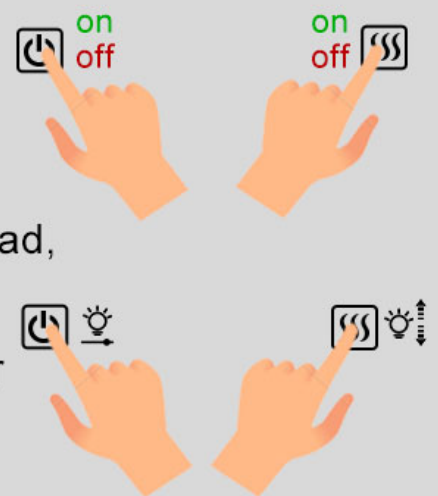

INYOUTH S

User Manual of the Touch Switch / IR Switch

Follow us! #Inyouths

 INYOUTH S

 inyouths

 @INYOUTH S

 @inyouths

TOUCH SWITCH

Singel Button Touch Switch

1. Short press the icon  to turn the lighting on or off.
2. Press and hold the icon  to change the color temperature.
3. Press and hold the icon  again to adjust the brightness.

Double Buttons Touch Switch

1. Short press the icon  to control the lighting, turning it on or off.
2. Short press the icon  to control the heating pad, turning it on or off.
3. Press and hold the icon  to change the color temperature.
3. Press and hold the icon  to adjust the brightness of the task light.

Double Buttons Touch Switch

1. Short press the icon  to control the on/off function of both the lighting and heating pad.

TOUCH SWITCH

Double Buttons Touch Switch

2. Press and hold the icon  to change the color temperature.