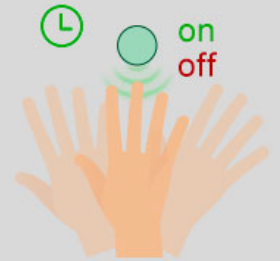

3. Press and hold the icon  again to adjust the brightness.

4. Short press the icon  to control the on/off function of the backlight.

5. Press and hold the icon  to dim or brighten the backlight.

RGB 3-Button Touch Switch

1. Short press the icon  to control the on/off function of the lighting and heating pad.

2. Press and hold the icon  to adjust the dimmer light.

3. Short press the icon  to change the LED color between White and Yellow.

4. Press and hold the icon  to change the color temperature.

5. Short press the icon  to control the on/off function of the RGB backlight.

IR SENSOR SWITCH

IR Sensor with Dimmer Function

1. To turn the illumination on or off, simply wave your hand over the IR sensor switch located at the bottom of the mirror.

2. To adjust the color temperature, hover your hand over the IR sensor. The sensor will detect your hand movement and allow you to change the color temperature accordingly.

INYOUTH S

INYOUTH S_MIRROR

Download the technical guide at
www.inyouths.com