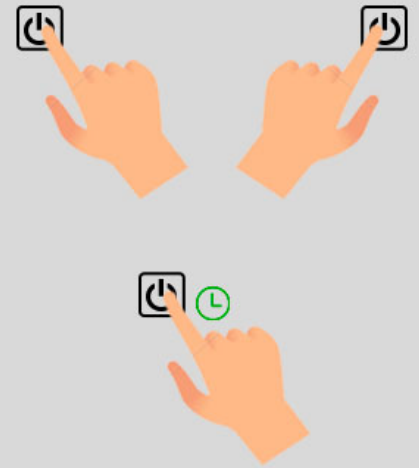

INYOUTH S

User Manual of the Touch Switch / IR Switch

Follow us! #Inyouths

 INYOUTH S

 inyouths

 @INYOUTH S

 @inyouths

TOUCH SWITCH

Singel Button Touch Switch

1. Short press the icon  to turn the lighting on or off.
2. Press and hold the icon  to change the color temperature.
3. Press and hold the icon  again to adjust the brightness.

Double Buttons Touch Switch

1. Short press the icon  to control the lighting, turning it on or off.
2. Short press the icon  to control the heating pad, turning it on or off.
3. Press and hold the icon  to change the color temperature.
3. Press and hold the icon  to adjust the brightness of the task light.

Double Buttons Touch Switch

1. Short press the icon  to control the on/off function of both the lighting and heating pad.

TOUCH SWITCH

Double Buttons Touch Switch

2. Press and hold the icon  to change the color temperature.