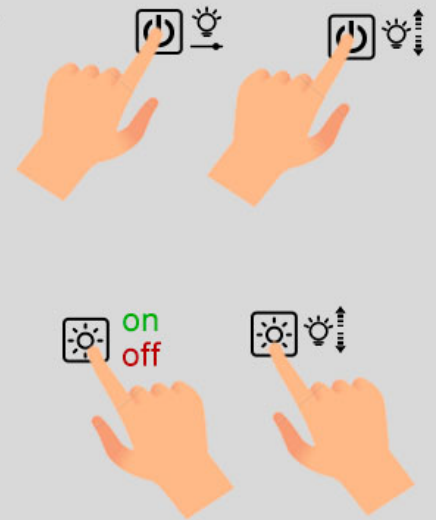

Singel Button Touch Switch

1. Short press the icon  to turn the lighting on or off.
2. Press and hold the icon  to change the color temperature.
3. Press and hold the icon  again to adjust the brightness.

Double Buttons Touch Switch

1. Short press the icon  to control the lighting, turning it on or off.
2. Short press the icon  to control the heating pad, turning it on or off.
3. Press and hold the icon  to change the color temperature.
3. Press and hold the icon  to adjust the brightness of the task light.

Double Buttons Touch Switch

1. Short press the icon  to control the on/off function of both the lighting and heating pad.

TOUCH SWITCH

Double Buttons Touch Switch

2. Press and hold the icon  to change the color temperature.

3. Press and hold the icon  again to adjust the brightness.

4. Short press the icon  to control the on/off function of the backlight.

5. Press and hold the icon  to dim or brighten the backlight.

RGB 3-Button Touch Switch