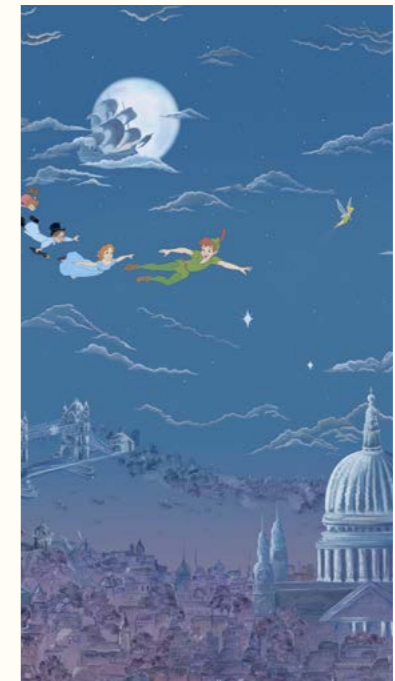

PETER PAN

217293