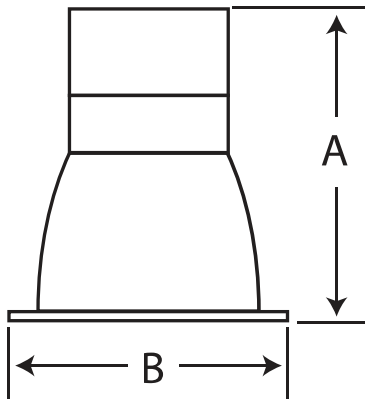

Venture 40W LED 8" Downlight

Diam. Type	A (in)	B (in)
8"	6.38"	9.29"