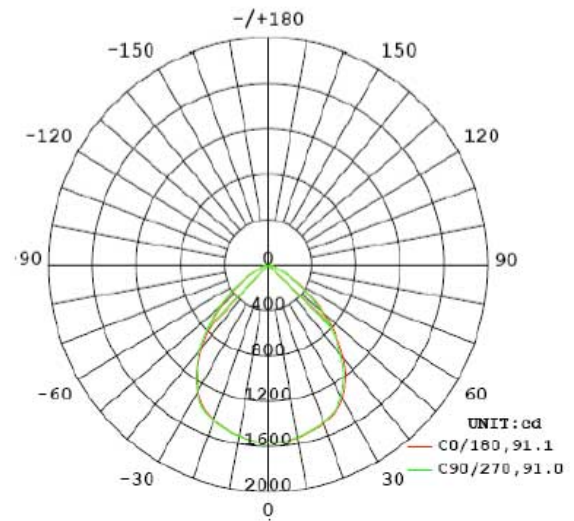

Venture 40W LED 8" Downlight

Diam. Type	A (in)	B (in)
8"	6.38"	9.29"

Accessories (Order as separate line items)

- ☐ KT65235 New construction kits for 8" downlight

(800) 451-2606
Fax: (800) 451-2605
7905 Cochran Rd, Suite 300
Glenwillow, Ohio 44139
E-mail: Venture_Lighting@VentureLighting.com
VentureLighting.com