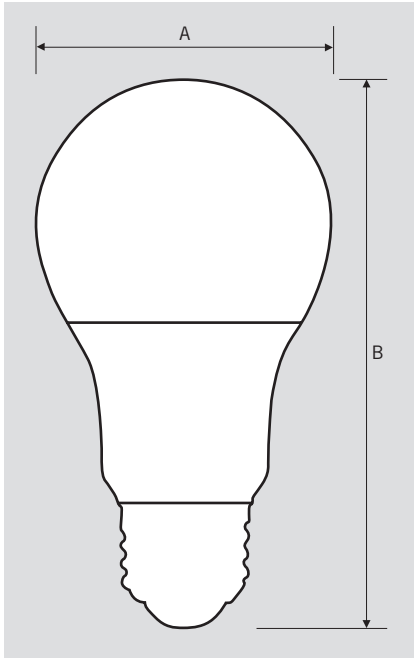

ESSENTIAL SERIES

GENERAL PURPOSE LED BULBS

KT-LED6A19-0-8XX

REPLACEMENT LAMP

DESCRIPTION

6W A19 Lamp | 2700–5000K | >80 CRI | Omni-Directional

LAMP TYPE: A19
BASE TYPE: E26 (Medium)
WATTAGE: 6W
COLOR TEMPERATURE: 2700–5000K
COLOR RENDERING INDEX (CRI): >80
WARRANTY: 3 Years
RATED LIFE: L70 (15,000 Hours)

TYPICAL APPLICATIONS

- Table, desk, and floor lamps
- Wall sconces
- Surface-mount ceiling fixtures
- General lighting
- Pendant lights

PRODUCT FEATURES

- Energy efficient, 80%+ energy savings over legacy equivalents
- Lower heat generation than legacy equivalents
- Smooth, diffused lens for comfortable glare-free performance
- Durable plastic housing lowers the risk for breakage
- Long life minimizes replacement and maintenance costs
- Smooth, uniform dimming
- Suitable for use in damp locations
- UL enclosed rated, suitable for use in totally enclosed luminaires
- Operating temperature range –4°F/–20°C to 95°F/35°C
- PF >0.90
- ANSI compliant construction ensures fitment for intended applications
- Meets Energy Star requirements
- UL Listed
- Complies with Part 15 of FCC

ELECTRICAL AND PERFORMANCE SPECIFICATIONS

Keystone Catalog Number	Description	Color Temp	Input Voltage	Rated Lamp Wattage	Legacy Equivalent Wattage	Base Type	Lumens	CRI	Beam Angle	Dimmable	Efficacy
KT-LED6A19-0-827	A19 bulb; Omni-directional; Dimmable	2700K	120V	6W	40W halogen	E26	450 lm	>80	230°	Yes	75 lm/W
KT-LED6A19-0-830	A19 bulb; Omni-directional; Dimmable	3000K	120V	6W	40W halogen	E26	450 lm	>80	230°	Yes	75 lm/W
KT-LED6A19-0-850	A19 bulb; Omni-directional; Dimmable	5000K	120V	6W	40W halogen	E26	450 lm	>80	230°	Yes	75 lm/W

KT-LED6A19-0-8XX

REPLACEMENT LAMP

PHYSICAL CHARACTERISTICS

LAMP DIMENSIONS

A (Diameter)	2.36"
B (Length)	4.33"

BASE TYPE: E26 (Medium)

PACKAGING

Carton Quantity	60 pcs
Carton Dimensions	15.55" × 13.07" × 10"
Carton Weight	10.6 lbs