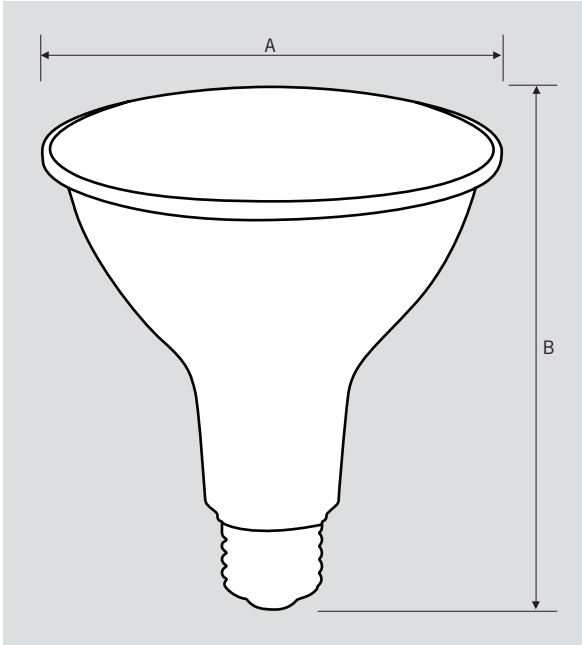

ESSENTIAL SERIES

GENERAL PURPOSE LED BULBS

KT-LED11.5PAR38-F-9XX REPLACEMENT LAMP

DESCRIPTION

11.5W PAR38 Lamp | 2700–5000K |
>90 CRI | Standard Flood

Enclosed
Fixture Rated

RoHS
Compliant

3 YEAR
WARRANTY

LAMP TYPE: PAR38
BASE TYPE: E26 (Medium)
WATTAGE: 11.5W
COLOR TEMPERATURE: 2700–5000K
COLOR RENDERING INDEX (CRI): >90
WARRANTY: 3 Years
RATED LIFE: L70 (25,000 Hours)

TYPICAL APPLICATIONS

- Track Lighting
- Display
- Flood and Spot Lighting
- Outdoor fixtures (with suitable protection from the elements)

PRODUCT FEATURES

- Energy efficient, 80%+ energy savings over legacy equivalents
- Lower heat generation than legacy equivalents
- HiCRI LED's offer enhanced color rendering vs 80 CRI LED's, providing ideal clarity, representation, and uniformity of illuminated area/objects
- PF >0.90
- Complies with Part 15 of FCC
- Title 24 JA8 compliant (excluding 5000K lamps)
- Title 20 Compliant
- Operating temperature range –4°F/–20°C to 113°F/45°C
- Long Life minimizes replacement and maintenance costs
- ANSI compliant construction ensures fitment for intended applications
- Meets Energy Star requirements
- UL Listed
- Rated for use in damp and wet locations
- Smooth, uniform dimming
- Precision crafted full face optics for precise beam angle control
- Durable Plastic housing lowers the risk for breakage
- Suitable for use in open, enclosed, and recessed fixtures

KT-LED11.5PAR38-F-9XX REPLACEMENT LAMP

PHYSICAL CHARACTERISTICS

LAMP DIMENSIONS

A (Diameter)	4.80"
B (Length)	5.20"

BASE TYPE: E26 (Medium)

PACKAGING

Carton Quantity	24 pcs
Carton Dimensions	21.06" × 15.75" × 13.58"
Carton Weight	18.1 lbs